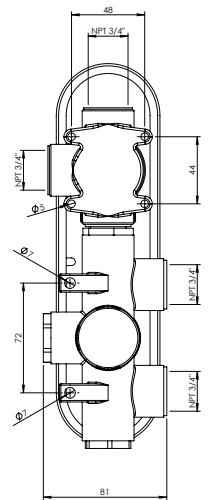

CaBano

Specs Sheet
Fiche technique

SMART #27SD32C

Round Shower Design – 2 outlets
Système de douche design rond – 2 sorties

 .99 Chrome

#om021

3/4" Thermostatic with 2 way diverter

Can add independent flow control
Integrated service stops, filters & back-flow preventers
Rough-in can be mounted horizontally or vertically
12 GPM (45.4 L/min.)

Smart #27021RT

Trim for rough-in om021

Order om021 rough-in separately
2⁵/₈" x 9⁷/₈"

Finish: Chrome (#99)

#6006

6" ceiling arm with round flange

1/2" Male NPT inlet
Sliding flange

Finish: Chrome (#99)

Kuky #6063

Square with rounded corners rain head

15 mm in thickness
Easy clean nozzles
ABS chrome plated
2.5 GPM (9.5 L/min.)

Finish: Chrome (#99)

#75118

Shower rail kit

Includes bar, hose and hand shower
2 position spray
Easy clean nozzles
2.5 GPM (9.5 L/min.)

Finish: Chrome (#99)

#6032

Round wall supply elbow

1/2" female inlet

Finish: Chrome (#99)