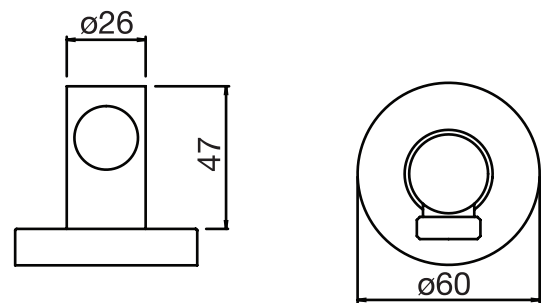

CaBano

Specs Sheet
Fiche technique

SMART #27SD32C

Round Shower Design – 2 outlets
Système de douche design rond – 2 sorties

 .99 Chrome

#om021

3/4" Thermostatic with 2 way diverter

Can add independent flow control
Integrated service stops, filters & back-flow preventers
Rough-in can be mounted horizontally or vertically
12 GPM (45.4 L/min.)

Smart #27021RT

Trim for rough-in om021

Order om021 rough-in separately
2⁵/₈" x 9⁷/₈"

Finish: Chrome (#99)

#6006

6" ceiling arm with round flange

1/2" Male NPT inlet
Sliding flange

Finish: Chrome (#99)

Kuky #6063

Square with rounded corners rain head

15 mm in thickness
Easy clean nozzles
ABS chrome plated
2.5 GPM (9.5 L/min.)

Finish: Chrome (#99)

#75118

Shower rail kit

Includes bar, hose and hand shower
2 position spray
Easy clean nozzles
2.5 GPM (9.5 L/min.)

Finish: Chrome (#99)

#6032

Round wall supply elbow

1/2" female inlet

Finish: Chrome (#99)