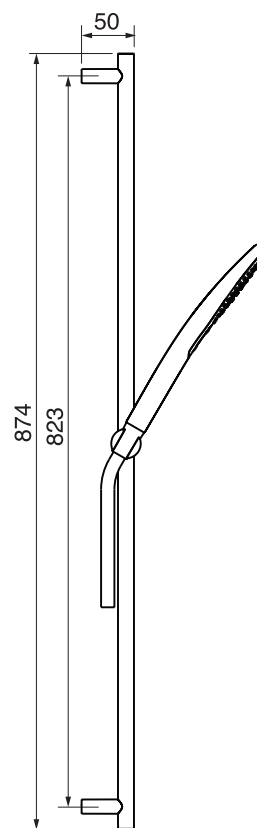

CaBano

Specs Sheet
Fiche technique

SMART #27SD32C

Round Shower Design – 2 outlets
Système de douche design rond – 2 sorties

 .99 Chrome

#om021

3/4" Thermostatic with 2 way diverter

Can add independent flow control
Integrated service stops, filters & back-flow preventers
Rough-in can be mounted horizontally or vertically
12 GPM (45.4 L/min.)

Smart #27021RT

Trim for rough-in om021

Order om021 rough-in separately
2⁵/₈" x 9⁷/₈"

Finish: Chrome (#99)

#6006

6" ceiling arm with round flange

1/2" Male NPT inlet
Sliding flange

Finish: Chrome (#99)

Kuky #6063

Square with rounded corners rain head

15 mm in thickness
Easy clean nozzles
ABS chrome plated
2.5 GPM (9.5 L/min.)

Finish: Chrome (#99)

#75118

Shower rail kit

Includes bar, hose and hand shower
2 position spray
Easy clean nozzles
2.5 GPM (9.5 L/min.)

Finish: Chrome (#99)

#6032

Round wall supply elbow

1/2" female inlet

Finish: Chrome (#99)