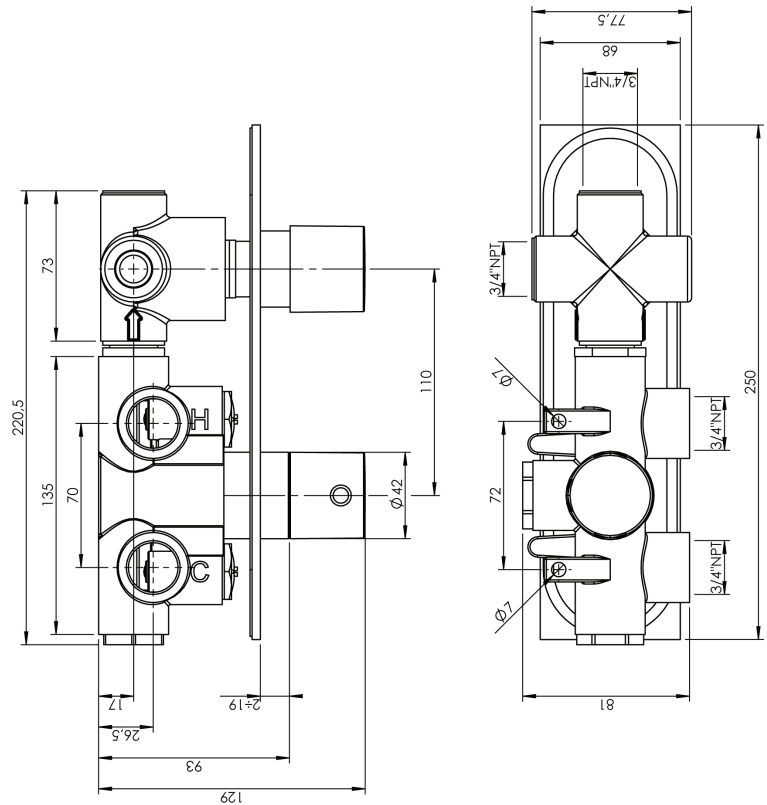

CaBano

Specs Sheet
Fiche technique

SMART #27SD32C

Round Shower Design – 2 outlets
Système de douche design rond – 2 sorties

 .99 Chrome

#om021

3/4" Thermostatic with 2 way diverter

Can add independent flow control
Integrated service stops, filters & back-flow preventers
Rough-in can be mounted horizontally or vertically
12 GPM (45.4 L/min.)

Smart #27021RT

Trim for rough-in om021

Order om021 rough-in separately
2⁵/₈" x 9⁷/₈"

Finish: Chrome (#99)

#6006

6" ceiling arm with round flange

1/2" Male NPT inlet
Sliding flange

Finish: Chrome (#99)

Kuky #6063

Square with rounded corners rain head

15 mm in thickness
Easy clean nozzles
ABS chrome plated
2.5 GPM (9.5 L/min.)

Finish: Chrome (#99)

#75118

Shower rail kit

Includes bar, hose and hand shower
2 position spray
Easy clean nozzles
2.5 GPM (9.5 L/min.)

Finish: Chrome (#99)

#6032

Round wall supply elbow

1/2" female inlet

Finish: Chrome (#99)