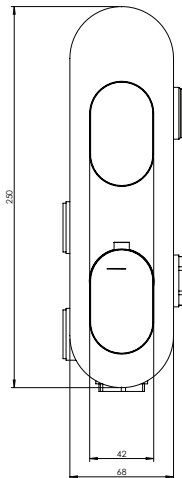

CaBano

Specs Sheet
Fiche technique

SMART #27SD32C

Round Shower Design – 2 outlets
Système de douche design rond – 2 sorties

 .99 Chrome

#om021

3/4" Thermostatic with 2 way diverter

Can add independent flow control
Integrated service stops, filters & back-flow preventers
Rough-in can be mounted horizontally or vertically
12 GPM (45.4 L/min.)

Smart #27021RT

Trim for rough-in om021

Order om021 rough-in separately
2⁵/₈" x 9⁷/₈"

Finish: Chrome (#99)

#6006

6" ceiling arm with round flange

1/2" Male NPT inlet
Sliding flange

Finish: Chrome (#99)

Kuky #6063

Square with rounded corners rain head

15 mm in thickness
Easy clean nozzles
ABS chrome plated
2.5 GPM (9.5 L/min.)

Finish: Chrome (#99)

#75118

Shower rail kit

Includes bar, hose and hand shower
2 position spray
Easy clean nozzles
2.5 GPM (9.5 L/min.)

Finish: Chrome (#99)

#6032

Round wall supply elbow

1/2" female inlet

Finish: Chrome (#99)