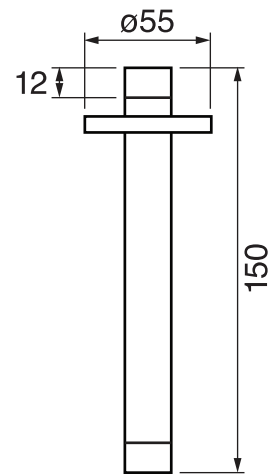

CaBano

Specs Sheet
Fiche technique

SMART #27SD32C

Round Shower Design – 2 outlets
Système de douche design rond – 2 sorties

 .99 Chrome

#om021

3/4" Thermostatic with 2 way diverter

Can add independent flow control
Integrated service stops, filters & back-flow preventers
Rough-in can be mounted horizontally or vertically
12 GPM (45.4 L/min.)

Smart #27021RT

Trim for rough-in om021

Order om021 rough-in separately
2⁵/₈" x 9⁷/₈"

Finish: Chrome (#99)

#6006

6" ceiling arm with round flange

1/2" Male NPT inlet
Sliding flange

Finish: Chrome (#99)

Kuky #6063

Square with rounded corners rain head

15 mm in thickness
Easy clean nozzles
ABS chrome plated
2.5 GPM (9.5 L/min.)

Finish: Chrome (#99)

#75118

Shower rail kit

Includes bar, hose and hand shower
2 position spray
Easy clean nozzles
2.5 GPM (9.5 L/min.)

Finish: Chrome (#99)

#6032

Round wall supply elbow

1/2" female inlet

Finish: Chrome (#99)