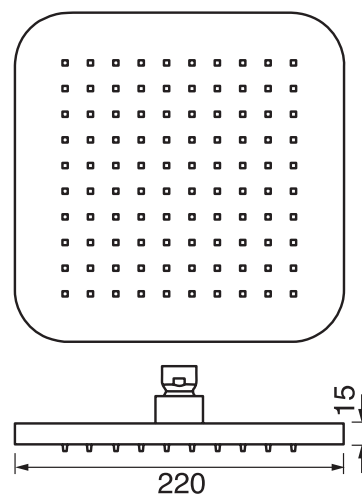

CaBano

Specs Sheet
Fiche technique

SMART #27SD32C

Round Shower Design – 2 outlets
Système de douche design rond – 2 sorties

 .99 Chrome

#om021

3/4" Thermostatic with 2 way diverter

Can add independent flow control
Integrated service stops, filters & back-flow preventers
Rough-in can be mounted horizontally or vertically
12 GPM (45.4 L/min.)

Smart #27021RT

Trim for rough-in om021

Order om021 rough-in separately
2⁵/₈" x 9⁷/₈"

Finish: Chrome (#99)

#6006

6" ceiling arm with round flange

1/2" Male NPT inlet
Sliding flange

Finish: Chrome (#99)

Kuky #6063

Square with rounded corners rain head

15 mm in thickness
Easy clean nozzles
ABS chrome plated
2.5 GPM (9.5 L/min.)

Finish: Chrome (#99)

#75118

Shower rail kit

Includes bar, hose and hand shower
2 position spray
Easy clean nozzles
2.5 GPM (9.5 L/min.)