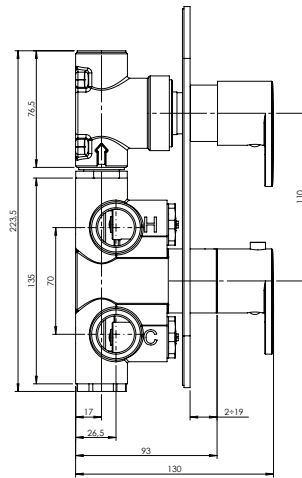

CaBano

Specs Sheet
Fiche technique

SMART #27SD32C

Round Shower Design – 2 outlets
Système de douche design rond – 2 sorties

 .99 Chrome

#om021

3/4" Thermostatic with 2 way diverter

Can add independent flow control
Integrated service stops, filters & back-flow preventers
Rough-in can be mounted horizontally or vertically
12 GPM (45.4 L/min.)

Smart #27021RT

Trim for rough-in om021

Order om021 rough-in separately
2⁵/₈" x 9⁷/₈"

Finish: Chrome (#99)

#6006

6" ceiling arm with round flange

1/2" Male NPT inlet
Sliding flange

Finish: Chrome (#99)

Kuky #6063

Square with rounded corners rain head

15 mm in thickness
Easy clean nozzles
ABS chrome plated
2.5 GPM (9.5 L/min.)

Finish: Chrome (#99)

#75118

Shower rail kit

Includes bar, hose and hand shower
2 position spray
Easy clean nozzles
2.5 GPM (9.5 L/min.)

Finish: Chrome (#99)

#6032

Round wall supply elbow

1/2" female inlet

Finish: Chrome (#99)