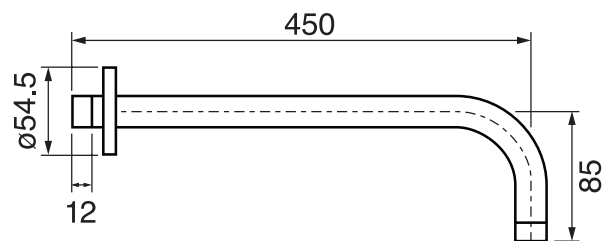

CaBano

Specs Sheet
Fiche technique

SMART #27SD32

Round Shower Design – 2 outlets
Système de douche design rond – 2 sorties

 .99 Chrome

#om021

3/4" Thermostatic with 2 way diverter

Can add independent flow control
Integrated service stops, filters & back-flow preventers
Rough-in can be mounted horizontally or vertically
12 GPM (45.4 L/min.)

Smart #27021RT

Trim for rough-in om021

Order om021 rough-in separately
2⁵/₈" x 9⁷/₈"

Finish: Chrome (#99)

#6018

18" shower arm with round flange

1/2" Male NPT inlet
Sliding flange

Finish: Chrome (#99)

Kuky #6063

Square with rounded corners rain head

15 mm in thickness
Easy clean nozzles
ABS chrome plated
2.5 GPM (9.5 L/min.)

Finish: Chrome (#99)

#75118

Shower rail kit

Includes bar, hose and hand shower
2 position spray
Easy clean nozzles
2.5 GPM (9.5 L/min.)