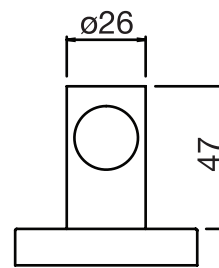

CaBano

Specs Sheet
Fiche technique

SMART #27SD32

Round Shower Design – 2 outlets
Système de douche design rond – 2 sorties

 .99 Chrome

#om021

3/4" Thermostatic with 2 way diverter

Can add independent flow control
Integrated service stops, filters & back-flow preventers
Rough-in can be mounted horizontally or vertically
12 GPM (45.4 L/min.)

Smart #27021RT

Trim for rough-in om021

Order om021 rough-in separately
2⁵/₈" x 9⁷/₈"

Finish: Chrome (#99)

#6018

18" shower arm with round flange

1/2" Male NPT inlet
Sliding flange

Finish: Chrome (#99)

Kuky #6063

Square with rounded corners rain head

15 mm in thickness
Easy clean nozzles
ABS chrome plated
2.5 GPM (9.5 L/min.)

Finish: Chrome (#99)

#75118

Shower rail kit

Includes bar, hose and hand shower
2 position spray
Easy clean nozzles
2.5 GPM (9.5 L/min.)

Finish: Chrome (#99)

#6032

Round wall supply elbow

1/2" female inlet

Finish: Chrome (#99)