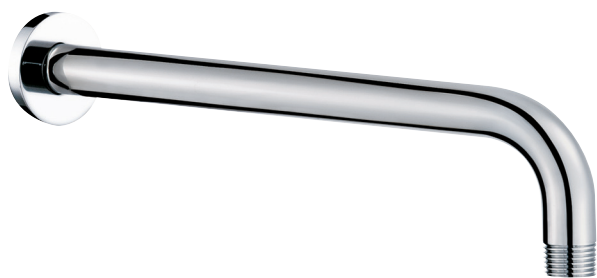

CaBano

Specs Sheet
Fiche technique

SMART #27SD32

Round Shower Design – 2 outlets
Système de douche design rond – 2 sorties

 .99 Chrome

#om021

3/4" Thermostatic with 2 way diverter

Can add independent flow control
Integrated service stops, filters & back-flow preventers
Rough-in can be mounted horizontally or vertically
12 GPM (45.4 L/min.)

Smart #27021RT

Trim for rough-in om021

Order om021 rough-in separately
2⁵/₈" x 9⁷/₈"

Finish: Chrome (#99)

#6018

18" shower arm with round flange

1/2" Male NPT inlet
Sliding flange

Finish: Chrome (#99)

Kuky #6063

Square with rounded corners rain head

15 mm in thickness
Easy clean nozzles
ABS chrome plated
2.5 GPM (9.5 L/min.)

Finish: Chrome (#99)

#75118

Shower rail kit

Includes bar, hose and hand shower
2 position spray
Easy clean nozzles
2.5 GPM (9.5 L/min.)

Finish: Chrome (#99)

#6032

Round wall supply elbow

1/2" female inlet

Finish: Chrome (#99)