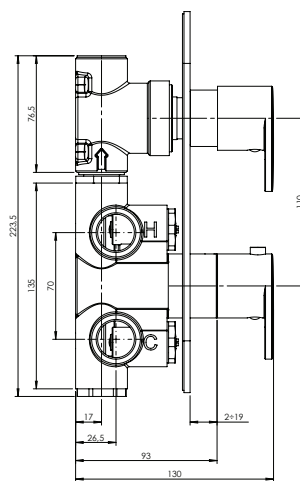

CaBano

Specs Sheet
Fiche technique

SMART #27SD32

Round Shower Design – 2 outlets
Système de douche design rond – 2 sorties

 .99 Chrome

#om021

3/4" Thermostatic with 2 way diverter

Can add independent flow control
Integrated service stops, filters & back-flow preventers
Rough-in can be mounted horizontally or vertically
12 GPM (45.4 L/min.)

Smart #27021RT

Trim for rough-in om021

Order om021 rough-in separately
2⁵/₈" x 9⁷/₈"

Finish: Chrome (#99)

#6018

18" shower arm with round flange

1/2" Male NPT inlet
Sliding flange

Finish: Chrome (#99)

Kuky #6063

Square with rounded corners rain head

15 mm in thickness
Easy clean nozzles
ABS chrome plated
2.5 GPM (9.5 L/min.)

Finish: Chrome (#99)

#75118

Shower rail kit

Includes bar, hose and hand shower
2 position spray
Easy clean nozzles
2.5 GPM (9.5 L/min.)

Finish: Chrome (#99)

#6032

Round wall supply elbow

1/2" female inlet

Finish: Chrome (#99)