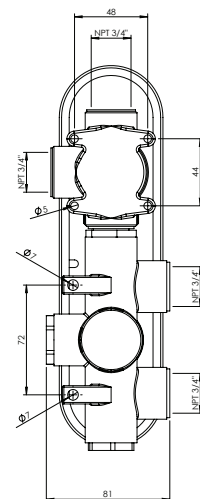

CaBano

Specs Sheet
Fiche technique

SMART #27SD32

Round Shower Design – 2 outlets
Système de douche design rond – 2 sorties

 .99 Chrome

#om021

3/4" Thermostatic with 2 way diverter

Can add independent flow control
Integrated service stops, filters & back-flow preventers
Rough-in can be mounted horizontally or vertically
12 GPM (45.4 L/min.)

Smart #27021RT

Trim for rough-in om021

Order om021 rough-in separately
2⁵/₈" x 9⁷/₈"

Finish: Chrome (#99)

#6018

18" shower arm with round flange

1/2" Male NPT inlet
Sliding flange

Finish: Chrome (#99)

Kuky #6063

Square with rounded corners rain head

15 mm in thickness
Easy clean nozzles
ABS chrome plated
2.5 GPM (9.5 L/min.)

Finish: Chrome (#99)

#75118

Shower rail kit

Includes bar, hose and hand shower
2 position spray
Easy clean nozzles
2.5 GPM (9.5 L/min.)

Finish: Chrome (#99)

#6032

Round wall supply elbow

1/2" female inlet

Finish: Chrome (#99)