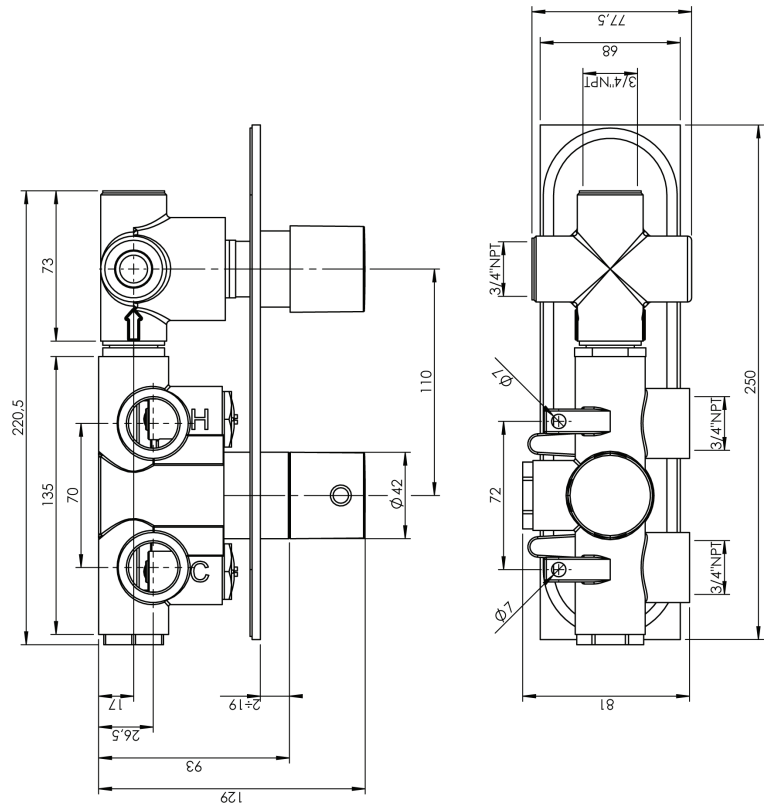

CaBano

Specs Sheet
Fiche technique

SMART #27SD32

Round Shower Design – 2 outlets
Système de douche design rond – 2 sorties

 .99 Chrome

#om021

3/4" Thermostatic with 2 way diverter

Can add independent flow control
Integrated service stops, filters & back-flow preventers
Rough-in can be mounted horizontally or vertically
12 GPM (45.4 L/min.)

Smart #27021RT

Trim for rough-in om021

Order om021 rough-in separately
2⁵/₈" x 9⁷/₈"

Finish: Chrome (#99)

#6018

18" shower arm with round flange

1/2" Male NPT inlet
Sliding flange

Finish: Chrome (#99)

Kuky #6063

Square with rounded corners rain head

15 mm in thickness
Easy clean nozzles
ABS chrome plated
2.5 GPM (9.5 L/min.)

Finish: Chrome (#99)

#75118

Shower rail kit

Includes bar, hose and hand shower
2 position spray
Easy clean nozzles
2.5 GPM (9.5 L/min.)

Finish: Chrome (#99)

#6032

Round wall supply elbow

1/2" female inlet

Finish: Chrome (#99)