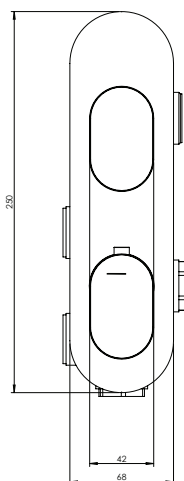

CaBano

Specs Sheet
Fiche technique

SMART #27SD32

Round Shower Design – 2 outlets
Système de douche design rond – 2 sorties

 .99 Chrome

#om021

3/4" Thermostatic with 2 way diverter

Can add independent flow control
Integrated service stops, filters & back-flow preventers
Rough-in can be mounted horizontally or vertically
12 GPM (45.4 L/min.)

Smart #27021RT

Trim for rough-in om021

Order om021 rough-in separately
2⁵/₈" x 9⁷/₈"

Finish: Chrome (#99)

#6018

18" shower arm with round flange

1/2" Male NPT inlet
Sliding flange

Finish: Chrome (#99)

Kuky #6063

Square with rounded corners rain head

15 mm in thickness
Easy clean nozzles
ABS chrome plated
2.5 GPM (9.5 L/min.)

Finish: Chrome (#99)

#75118

Shower rail kit

Includes bar, hose and hand shower
2 position spray
Easy clean nozzles
2.5 GPM (9.5 L/min.)

Finish: Chrome (#99)

#6032

Round wall supply elbow

1/2" female inlet

Finish: Chrome (#99)