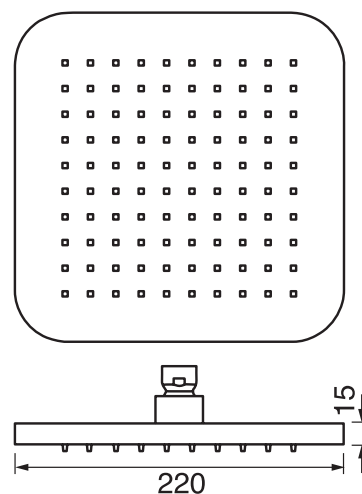

CaBano

Specs Sheet
Fiche technique

SMART #27SD32

Round Shower Design – 2 outlets
Système de douche design rond – 2 sorties

 .99 Chrome

#om021

3/4" Thermostatic with 2 way diverter

Can add independent flow control
Integrated service stops, filters & back-flow preventers
Rough-in can be mounted horizontally or vertically
12 GPM (45.4 L/min.)

Smart #27021RT

Trim for rough-in om021

Order om021 rough-in separately
2⁵/₈" x 9⁷/₈"

Finish: Chrome (#99)

#6018

18" shower arm with round flange

1/2" Male NPT inlet
Sliding flange

Finish: Chrome (#99)

Kuky #6063

Square with rounded corners rain head

15 mm in thickness
Easy clean nozzles
ABS chrome plated
2.5 GPM (9.5 L/min.)

Finish: Chrome (#99)

#75118

Shower rail kit

Includes bar, hose and hand shower
2 position spray
Easy clean nozzles
2.5 GPM (9.5 L/min.)