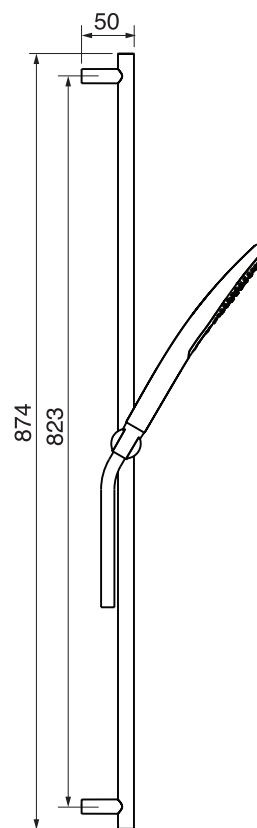

CaBano

Specs Sheet
Fiche technique

SMART #27SD32

Round Shower Design – 2 outlets
Système de douche design rond – 2 sorties

 .99 Chrome

#om021

3/4" Thermostatic with 2 way diverter

Can add independent flow control
Integrated service stops, filters & back-flow preventers
Rough-in can be mounted horizontally or vertically
12 GPM (45.4 L/min.)

Smart #27021RT

Trim for rough-in om021

Order om021 rough-in separately
2⁵/₈" x 9⁷/₈"

Finish: Chrome (#99)

#6018

18" shower arm with round flange

1/2" Male NPT inlet
Sliding flange

Finish: Chrome (#99)

Kuky #6063

Square with rounded corners rain head

15 mm in thickness
Easy clean nozzles
ABS chrome plated
2.5 GPM (9.5 L/min.)

Finish: Chrome (#99)

#75118

Shower rail kit

Includes bar, hose and hand shower
2 position spray
Easy clean nozzles
2.5 GPM (9.5 L/min.)

Finish: Chrome (#99)

#6032

Round wall supply elbow

1/2" female inlet

Finish: Chrome (#99)