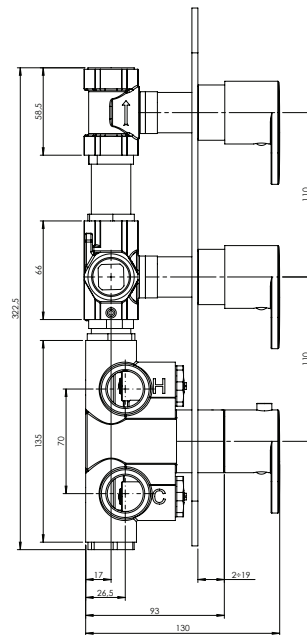

## #om013

3/4" Thermostatic with 2 flow controls

Can add independent flow control  
Integrated service stops, filters & back-flow preventers  
Rough-in can be mounted horizontally or vertically  
13 GPM (49.2 L/min.)

## Smart #27013RT

Trim for rough-in om013

Order om013 rough-in separately  
2<sup>3</sup>/<sub>8</sub>" x 14<sup>1</sup>/<sub>8</sub>"

Finish: Chrome (#99)

## Kuky #6063

Square with rounded corners rain head

15 mm in thickness  
Easy clean nozzles  
ABS chrome plated  
2.5 GPM (9.5 L/min.)

Finish: Chrome (#99)