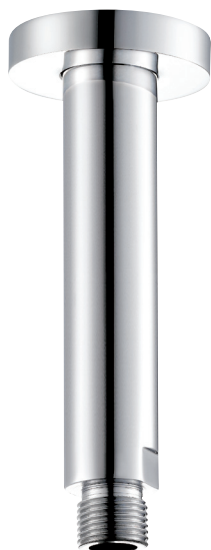

## SMART #27SD30C

Round Shower Design – 2 outlets  
Système de douche design rond – 2 sorties

 .99 Chrome

## Smart #27013RT

Trim for rough-in om013

Order om013 rough-in separately  
2<sup>3</sup>/<sub>8</sub>" x 14<sup>1</sup>/<sub>8</sub>"

Finish: Chrome (#99)

## #6006

6" ceiling arm with round flange

1/2" Male NPT inlet  
Sliding flange

Finish: Chrome (#99)

## Kuky #6063

Square with rounded corners rain head

15 mm in thickness  
Easy clean nozzles  
ABS chrome plated  
2.5 GPM (9.5 L/min.)

Finish: Chrome (#99)