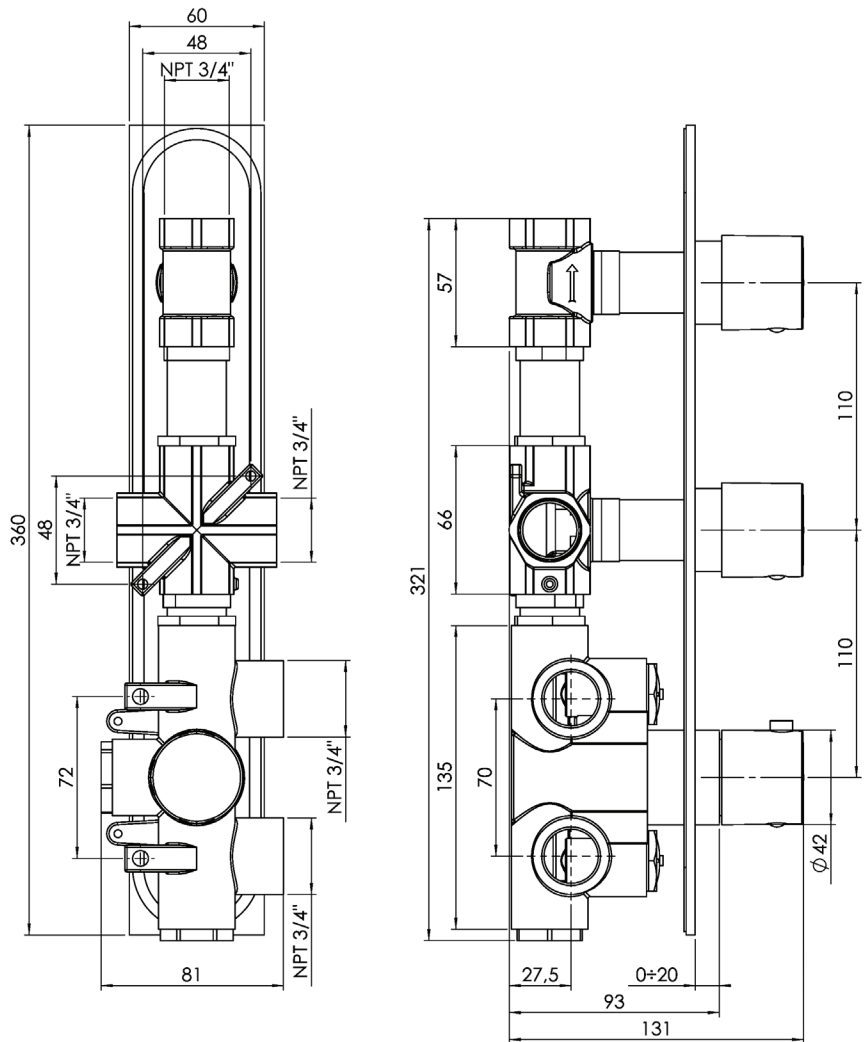

## SMART #27SD30C

Round Shower Design – 2 outlets  
Système de douche design rond – 2 sorties

 .99 Chrome

## #om013

3/4" Thermostatic with 2 flow controls

Can add independent flow control  
Integrated service stops, filters & back-flow preventers  
Rough-in can be mounted horizontally or vertically  
13 GPM (49.2 L/min.)

## Smart #27013RT

Trim for rough-in om013

Order om013 rough-in separately  
2<sup>3</sup>/<sub>8</sub>" x 14<sup>1</sup>/<sub>8</sub>"

Finish: Chrome (#99)

## Kuky #6063

Square with rounded corners rain head

15 mm in thickness  
Easy clean nozzles  
ABS chrome plated  
2.5 GPM (9.5 L/min.)

Finish: Chrome (#99)