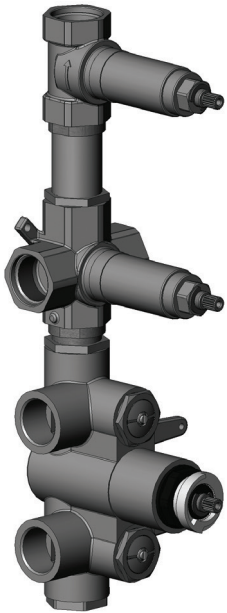

# CaBano

Specs Sheet  
Fiche technique

## SMART #27SD30C

Round Shower Design – 2 outlets  
Système de douche design rond – 2 sorties

 .99 Chrome

## #om013

3/4" Thermostatic with 2 flow controls

Can add independent flow control  
Integrated service stops, filters & back-flow preventers  
Rough-in can be mounted horizontally or vertically  
13 GPM (49.2 L/min.)

## Kuky #6063

Square with rounded corners rain head

15 mm in thickness  
Easy clean nozzles  
ABS chrome plated  
2.5 GPM (9.5 L/min.)

Finish: Chrome (#99)