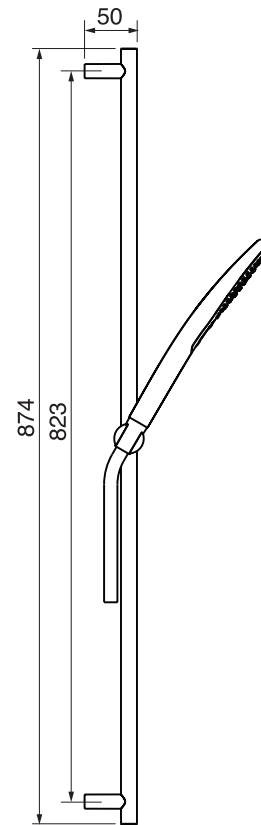

## #6006

6" ceiling arm with round flange

1/2" Male NPT inlet  
Sliding flange

Finish: Chrome (#99)

## Kuky #6063

Square with rounded corners rain head

15 mm in thickness  
Easy clean nozzles  
ABS chrome plated  
2.5 GPM (9.5 L/min.)

Finish: Chrome (#99)

## #75118

Shower rail kit

Includes bar, hose and hand shower  
2 position spray  
Easy clean nozzles  
2.5 GPM (9.5 L/min.)

Finish: Chrome (#99)

## #6032

Round wall supply elbow

1/2" female inlet

Finish: Chrome (#99)