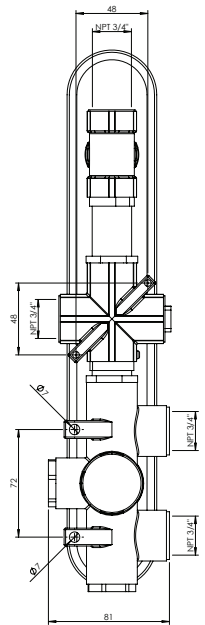

# CaBano

Specs Sheet  
Fiche technique

## #om013

3/4" Thermostatic with 2 flow controls

Can add independent flow control  
Integrated service stops, filters & back-flow preventers  
Rough-in can be mounted horizontally or vertically  
13 GPM (49.2 L/min.)

## Smart #27013RT

Trim for rough-in om013

Order om013 rough-in separately  
2<sup>3</sup>/<sub>8</sub>" x 14<sup>1</sup>/<sub>8</sub>"

Finish: Chrome (#99)

## Kuky #6063

Square with rounded corners rain head

15 mm in thickness  
Easy clean nozzles  
ABS chrome plated  
2.5 GPM (9.5 L/min.)

Finish: Chrome (#99)