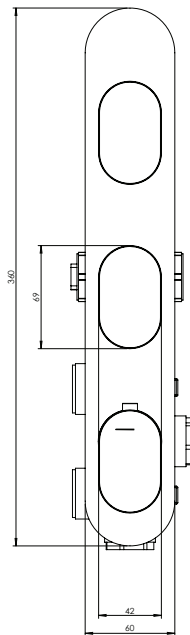

# CaBano

Specs Sheet  
Fiche technique

## SMART #27SD30C

Round Shower Design – 2 outlets  
Système de douche design rond – 2 sorties

 .99 Chrome

## #om013

3/4" Thermostatic with 2 flow controls

Can add independent flow control  
Integrated service stops, filters & back-flow preventers  
Rough-in can be mounted horizontally or vertically  
13 GPM (49.2 L/min.)

## Smart #27013RT

Trim for rough-in om013

Order om013 rough-in separately  
2<sup>3</sup>/<sub>8</sub>" x 14<sup>1</sup>/<sub>8</sub>"

Finish: Chrome (#99)