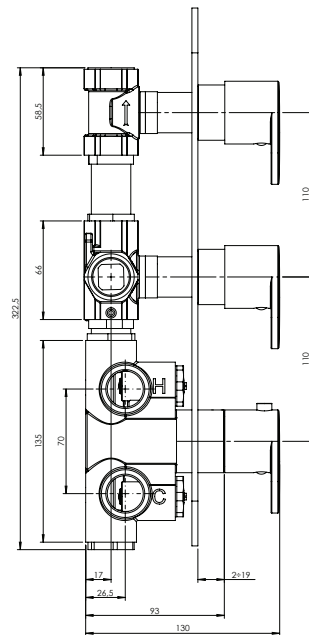

## #om013

3/4" Thermostatic with 2 flow controls

Can add independent flow control  
Integrated service stops, filters & back-flow preventers  
Rough-in can be mounted horizontally or vertically  
13 GPM (49.2 L/min.)

## Smart #27013RT

Trim for rough-in om013

Order om013 rough-in separately  
2<sup>3</sup>/<sub>8</sub>" x 14<sup>1</sup>/<sub>8</sub>"

Finish: Chrome (#99)

## #6018

18" shower arm with round flange

1/2" Male NPT inlet  
Sliding flange

Finish: Chrome (#99)

## Kuky #6063

Square with rounded corners rain head

15 mm in thickness  
Easy clean nozzles  
ABS chrome plated  
2.5 GPM (9.5 L/min.)

Finish: Chrome (#99)