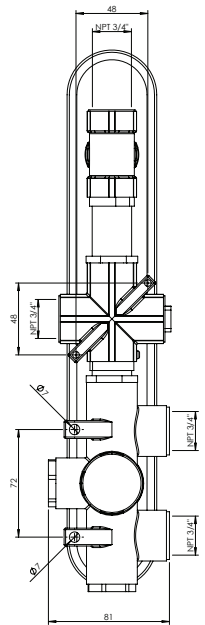

## #om013

3/4" Thermostatic with 2 flow controls

Can add independent flow control  
Integrated service stops, filters & back-flow preventers  
Rough-in can be mounted horizontally or vertically  
13 GPM (49.2 L/min.)

## Smart #27013RT

Trim for rough-in om013

Order om013 rough-in separately  
2<sup>3</sup>/<sub>8</sub>" x 14<sup>1</sup>/<sub>8</sub>"

Finish: Chrome (#99)

## #6018

18" shower arm with round flange

1/2" Male NPT inlet  
Sliding flange

Finish: Chrome (#99)

## Kuky #6063

Square with rounded corners rain head

15 mm in thickness  
Easy clean nozzles  
ABS chrome plated  
2.5 GPM (9.5 L/min.)

Finish: Chrome (#99)