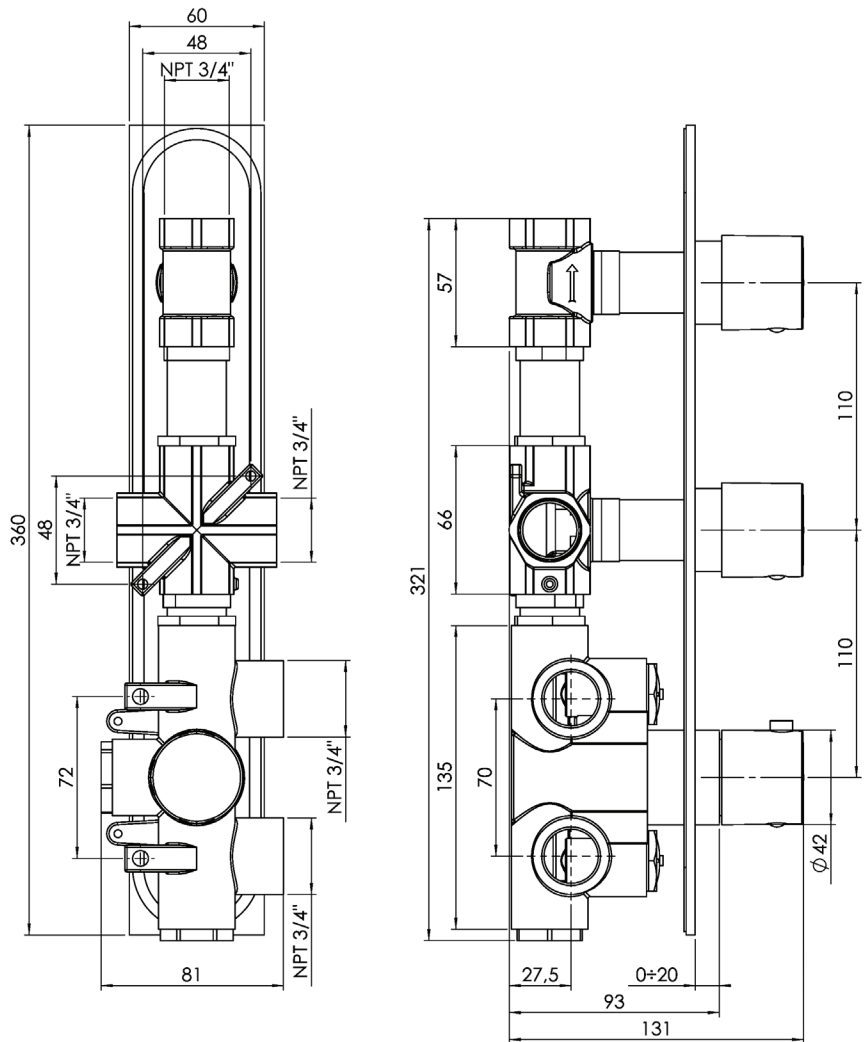

## SMART #27SD30

Round Shower Design – 2 outlets  
Système de douche design rond – 2 sorties

 .99 Chrome

## #om013

3/4" Thermostatic with 2 flow controls

Can add independent flow control  
Integrated service stops, filters & back-flow preventers  
Rough-in can be mounted horizontally or vertically  
13 GPM (49.2 L/min.)

## Smart #27013RT

Trim for rough-in om013

Order om013 rough-in separately  
2<sup>3</sup>/<sub>8</sub>" x 14<sup>1</sup>/<sub>8</sub>"

Finish: Chrome (#99)

## #6018

18" shower arm with round flange

1/2" Male NPT inlet  
Sliding flange

Finish: Chrome (#99)