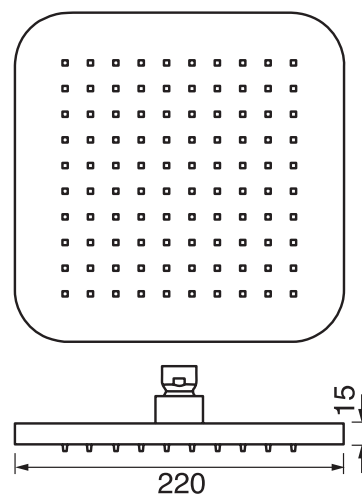

Kuky #6063

Square with rounded corners rain head

15 mm in thickness
Easy clean nozzles
ABS chrome plated
2.5 GPM (9.5 L/min.)

Finish: Chrome (#99)