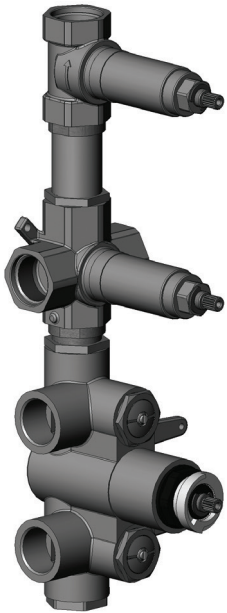

## SMART #27SD30

Round Shower Design – 2 outlets  
Système de douche design rond – 2 sorties

 .99 Chrome

## #om013

3/4" Thermostatic with 2 flow controls

Can add independent flow control  
Integrated service stops, filters & back-flow preventers  
Rough-in can be mounted horizontally or vertically  
13 GPM (49.2 L/min.)

## #6018

18" shower arm with round flange

1/2" Male NPT inlet  
Sliding flange

Finish: Chrome (#99)

## Kuky #6063

Square with rounded corners rain head

15 mm in thickness  
Easy clean nozzles  
ABS chrome plated  
2.5 GPM (9.5 L/min.)

Finish: Chrome (#99)