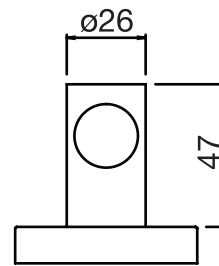

#6032

Round wall supply elbow

1/2" female inlet

Finish: Chrome (#99)