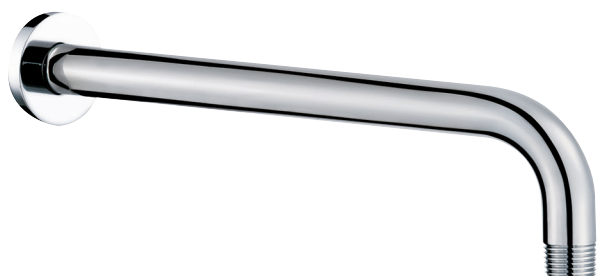

## SMART #27SD30

Round Shower Design – 2 outlets  
Système de douche design rond – 2 sorties

 .99 Chrome

## Smart #27013RT

Trim for rough-in om013

Order om013 rough-in separately  
2<sup>3</sup>/<sub>8</sub>" x 14<sup>1</sup>/<sub>8</sub>"

Finish: Chrome (#99)

## #6018

18" shower arm with round flange

1/2" Male NPT inlet  
Sliding flange

Finish: Chrome (#99)

## Kuky #6063

Square with rounded corners rain head

15 mm in thickness  
Easy clean nozzles  
ABS chrome plated  
2.5 GPM (9.5 L/min.)

Finish: Chrome (#99)