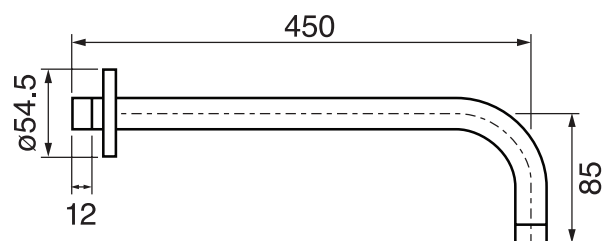

#6018

18" shower arm with round flange

1/2" Male NPT inlet
Sliding flange

Finish: Chrome (#99)