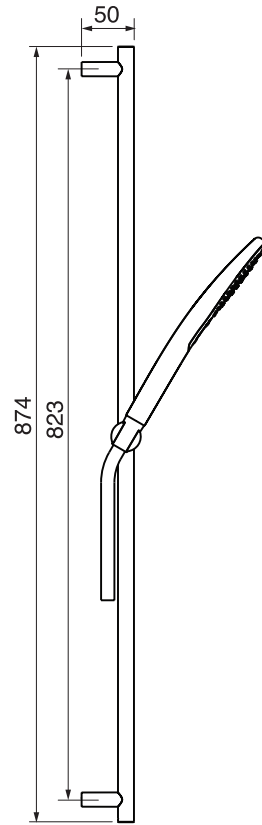

## #6018

18" shower arm with round flange

1/2" Male NPT inlet  
Sliding flange

Finish: Chrome (#99)

## Kuky #6063

Square with rounded corners rain head

15 mm in thickness  
Easy clean nozzles  
ABS chrome plated  
2.5 GPM (9.5 L/min.)

Finish: Chrome (#99)

## #75118

Shower rail kit

Includes bar, hose and hand shower  
2 position spray  
Easy clean nozzles  
2.5 GPM (9.5 L/min.)

Finish: Chrome (#99)

## #6032

Round wall supply elbow

1/2" female inlet

Finish: Chrome (#99)