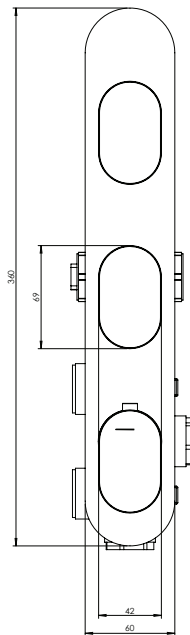

## SMART #27SD30

Round Shower Design – 2 outlets  
Système de douche design rond – 2 sorties

 .99 Chrome

## #om013

3/4" Thermostatic with 2 flow controls

Can add independent flow control  
Integrated service stops, filters & back-flow preventers  
Rough-in can be mounted horizontally or vertically  
13 GPM (49.2 L/min.)

## Smart #27013RT

Trim for rough-in om013

Order om013 rough-in separately  
2<sup>3</sup>/<sub>8</sub>" x 14<sup>1</sup>/<sub>8</sub>"

Finish: Chrome (#99)

## #6018

18" shower arm with round flange

1/2" Male NPT inlet  
Sliding flange

Finish: Chrome (#99)