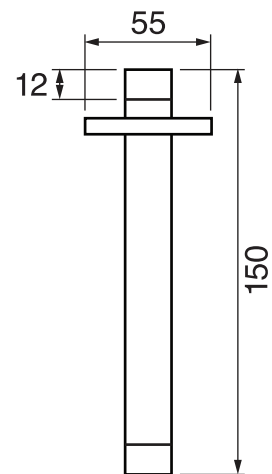

#6007

6" ceiling arm with square flange

1/2" Male NPT inlet
Sliding flange

Finish: Chrome (#99)