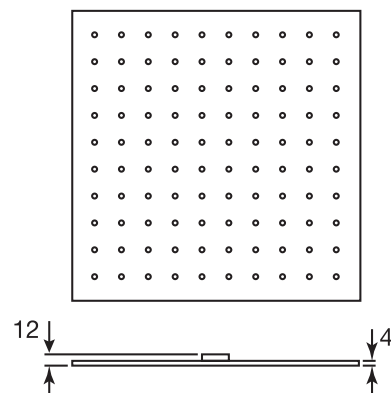

## #6076

8" square thin rain head

4 mm in thickness  
Easy clean nozzles  
High polished stainless steel  
2.5 GPM (9.5 L/min.)

Finish: Chrome (#99)