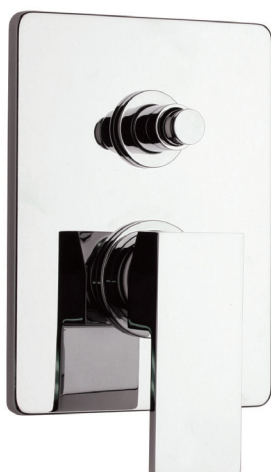

## QUADRATO #21SD57C

Square Shower Design – 2 outlets  
Système de douche design carré – 2 sorties

 .99 Chrome

## #PBD50CC888

Pressure balance valve with push button diverter

- Integrated service stops, filters & back-flow preventers
- Easy control handle with temperature & flow control
- Can support two shower functions
- 5.6 GPM (21.2 L/min.)
- Extension kit available

## Quadrato #39154ST

Trim for rough-in PBD50CC888

Order PBD50CC888 rough-in separately  
5<sup>7</sup>/<sub>8</sub>" x 7<sup>7</sup>/<sub>8</sub>"

Finish: Chrome (#99)

## #6007

6" ceiling arm with square flange

1/2" Male NPT inlet  
Sliding flange

Finish: Chrome (#99)