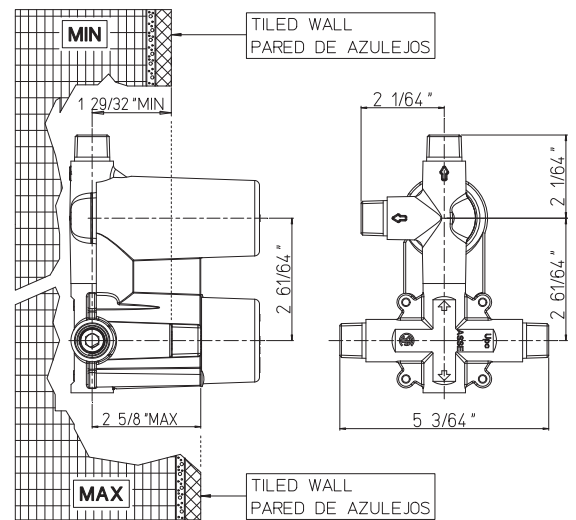

## QUADRATO #21SD57C

Square Shower Design – 2 outlets  
Système de douche design carré – 2 sorties

 .99 Chrome

## #PBD50CC888

Pressure balance valve with push button diverter

- Integrated service stops, filters & back-flow preventers
- Easy control handle with temperature & flow control
- Can support two shower functions
- 5.6 GPM (21.2 L/min.)
- Extension kit available

## Quadrato #39154ST

Trim for rough-in PBD50CC888

Order PBD50CC888 rough-in separately  
5<sup>7</sup>/<sub>8</sub>" x 7<sup>7</sup>/<sub>8</sub>"

Finish: Chrome (#99)

## #6076

8" square thin rain head

4 mm in thickness  
Easy clean nozzles  
High polished stainless steel  
2.5 GPM (9.5 L/min.)

Finish: Chrome (#99)