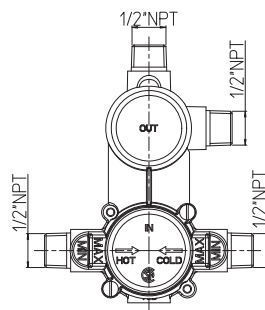

## QUADRATO #21SD57C

Square Shower Design – 2 outlets  
Système de douche design carré – 2 sorties

 .99 Chrome

## #PBD50CC888

Pressure balance valve with push button diverter

- Integrated service stops, filters & back-flow preventers
- Easy control handle with temperature & flow control
- Can support two shower functions
- 5.6 GPM (21.2 L/min.)
- Extension kit available

## Quadrato #39154ST

Trim for rough-in PBD50CC888

Order PBD50CC888 rough-in separately  
5<sup>7</sup>/<sub>8</sub>" x 7<sup>7</sup>/<sub>8</sub>"

Finish: Chrome (#99)

## #6076

8" square thin rain head

4 mm in thickness  
Easy clean nozzles  
High polished stainless steel  
2.5 GPM (9.5 L/min.)

Finish: Chrome (#99)