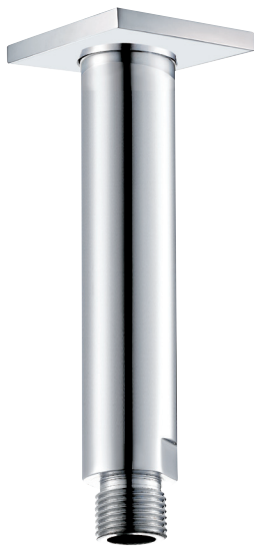

## QUADRATO #21SD57C

Square Shower Design – 2 outlets  
Système de douche design carré – 2 sorties

 .99 Chrome

## #PBD50CC888

Pressure balance valve with push button diverter

- Integrated service stops, filters & back-flow preventers
- Easy control handle with temperature & flow control
- Can support two shower functions
- 5.6 GPM (21.2 L/min.)
- Extension kit available

## Quadrato #39154ST

Trim for rough-in PBD50CC888

Order PBD50CC888 rough-in separately  
5<sup>7</sup>/<sub>8</sub>" x 7<sup>7</sup>/<sub>8</sub>"

Finish: Chrome (#99)

## #6007

6" ceiling arm with square flange

1/2" Male NPT inlet  
Sliding flange

Finish: Chrome (#99)