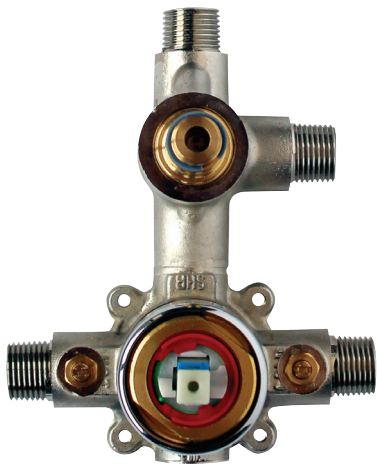

## QUADRATO #21SD57C

Square Shower Design – 2 outlets  
Système de douche design carré – 2 sorties

 .99 Chrome

## #PBD50CC888

Pressure balance valve with push button diverter

- Integrated service stops, filters & back-flow preventers
- Easy control handle with temperature & flow control
- Can support two shower functions
- 5.6 GPM (21.2 L/min.)
- Extension kit available

## Quadrato #39154ST

Trim for rough-in PBD50CC888

Order PBD50CC888 rough-in separately  
5<sup>7</sup>/<sub>8</sub>" x 7<sup>7</sup>/<sub>8</sub>"

Finish: Chrome (#99)

## #6076

8" square thin rain head

4 mm in thickness  
Easy clean nozzles  
High polished stainless steel  
2.5 GPM (9.5 L/min.)

Finish: Chrome (#99)