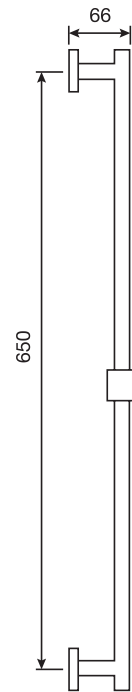

Kuba #75112

Shower rail kit

Includes bar, hose and hand shower
Easy clean nozzles
Flow restricted to 1.5 GPM (5.7 L/min.)

Finish: Chrome (#99)