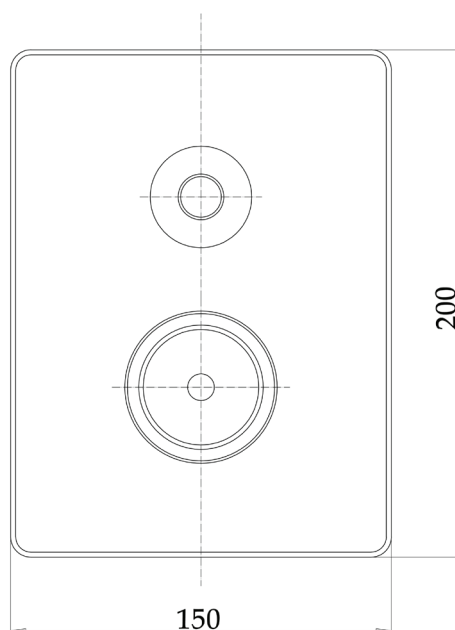

## QUADRATO #21SD57C

Square Shower Design – 2 outlets  
Système de douche design carré – 2 sorties

 .99 Chrome

## #PBD50CC888

Pressure balance valve with push button diverter

- Integrated service stops, filters & back-flow preventers
- Easy control handle with temperature & flow control
- Can support two shower functions
- 5.6 GPM (21.2 L/min.)
- Extension kit available

## Quadrato #39154ST

Trim for rough-in PBD50CC888

Order PBD50CC888 rough-in separately  
5<sup>7</sup>/<sub>8</sub>" x 7<sup>7</sup>/<sub>8</sub>"

Finish: Chrome (#99)

## #6076

8" square thin rain head

4 mm in thickness  
Easy clean nozzles  
High polished stainless steel  
2.5 GPM (9.5 L/min.)

Finish: Chrome (#99)