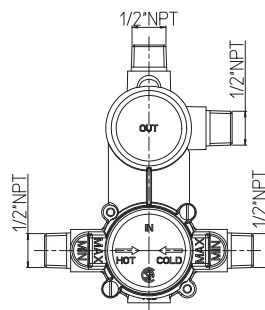

## QUADRATO #21SD57

Square Shower Design – 2 outlets  
Système de douche design carré – 2 sorties

 .99 Chrome

## #PBD50CC888

Pressure balance valve with push button diverter

- Integrated service stops, filters & back-flow preventers
- Easy control handle with temperature & flow control
- Can support two shower functions
- 5.6 GPM (21.2 L/min.)
- Extension kit available

## Quadrato #39154ST

Trim for rough-in PBD50CC888

Order PBD50CC888 rough-in separately  
5<sup>7</sup>/<sub>8</sub>" x 7<sup>7</sup>/<sub>8</sub>"

Finish: Chrome (#99)

## #6076

8" square thin rain head

4 mm in thickness  
Easy clean nozzles  
High polished stainless steel  
2.5 GPM (9.5 L/min.)

Finish: Chrome (#99)