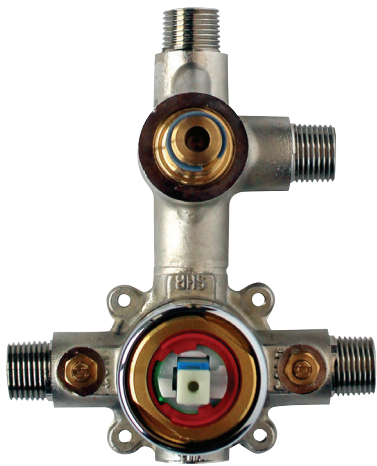

## #PBD50CC888

Pressure balance valve with push button diverter

- Integrated service stops, filters & back-flow preventers
- Easy control handle with temperature & flow control
- Can support two shower functions
- 5.6 GPM (21.2 L/min.)
- Extension kit available

## Quadrato #39154ST

Trim for rough-in PBD50CC888

Order PBD50CC888 rough-in separately  
5<sup>7</sup>/<sub>8</sub>" x 7<sup>7</sup>/<sub>8</sub>"

Finish: Chrome (#99)

## #6019

18" shower arm with square flange

1/2" Male NPT inlet  
Sliding flange

Finish: Chrome (#99)

## #6076

8" square thin rain head

4 mm in thickness  
Easy clean nozzles  
High polished stainless steel  
2.5 GPM (9.5 L/min.)

Finish: Chrome (#99)