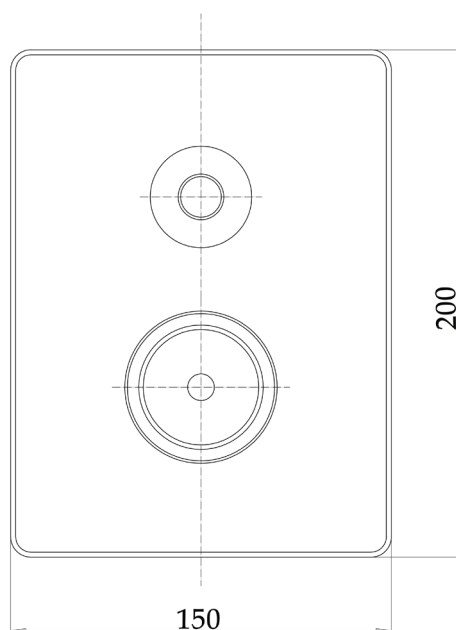

## QUADRATO #21SD57

Square Shower Design – 2 outlets  
Système de douche design carré – 2 sorties

 .99 Chrome

## #PBD50CC888

Pressure balance valve with push button diverter

- Integrated service stops, filters & back-flow preventers
- Easy control handle with temperature & flow control
- Can support two shower functions
- 5.6 GPM (21.2 L/min.)
- Extension kit available

## Quadrato #39154ST

Trim for rough-in PBD50CC888

Order PBD50CC888 rough-in separately  
5<sup>7</sup>/<sub>8</sub>" x 7<sup>7</sup>/<sub>8</sub>"

Finish: Chrome (#99)

## #6076

8" square thin rain head

4 mm in thickness  
Easy clean nozzles  
High polished stainless steel  
2.5 GPM (9.5 L/min.)

Finish: Chrome (#99)