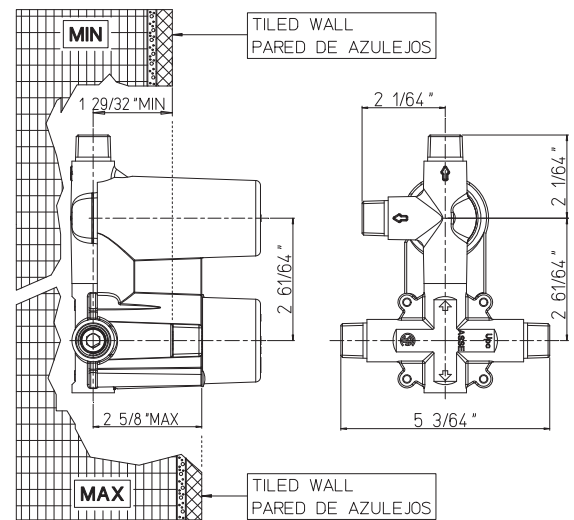

## QUADRATO #21SD57

Square Shower Design – 2 outlets  
Système de douche design carré – 2 sorties

 .99 Chrome

## #PBD50CC888

Pressure balance valve with push button diverter

- Integrated service stops, filters & back-flow preventers
- Easy control handle with temperature & flow control
- Can support two shower functions
- 5.6 GPM (21.2 L/min.)
- Extension kit available

## Quadrato #39154ST

Trim for rough-in PBD50CC888

Order PBD50CC888 rough-in separately  
5<sup>7</sup>/<sub>8</sub>" x 7<sup>7</sup>/<sub>8</sub>"

Finish: Chrome (#99)

## #6076

8" square thin rain head

4 mm in thickness  
Easy clean nozzles  
High polished stainless steel  
2.5 GPM (9.5 L/min.)

Finish: Chrome (#99)