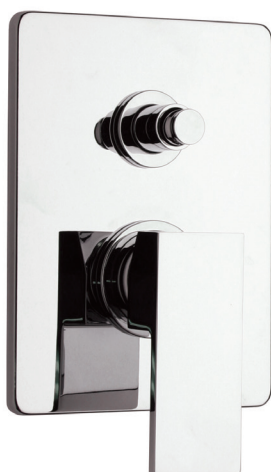

## QUADRATO #21SD57

Square Shower Design – 2 outlets  
Système de douche design carré – 2 sorties

 .99 Chrome

## #PBD50CC888

Pressure balance valve with push button diverter

- Integrated service stops, filters & back-flow preventers
- Easy control handle with temperature & flow control
- Can support two shower functions
- 5.6 GPM (21.2 L/min.)
- Extension kit available

## Quadrato #39154ST

Trim for rough-in PBD50CC888

Order PBD50CC888 rough-in separately  
5<sup>7</sup>/<sub>8</sub>" x 7<sup>7</sup>/<sub>8</sub>"

Finish: Chrome (#99)

## #6019

18" shower arm with square flange

1/2" Male NPT inlet  
Sliding flange

Finish: Chrome (#99)