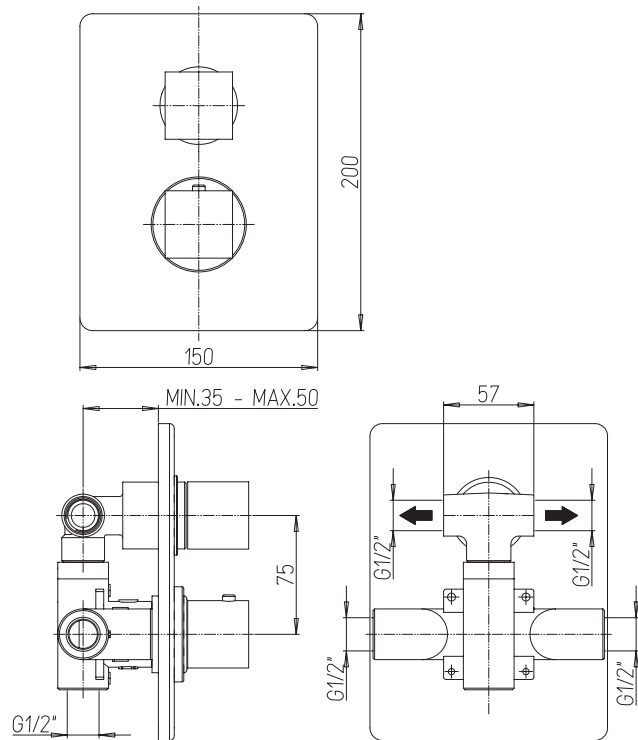

CaBano

Specs Sheet
Fiche technique

QUADRATO #21SD45

Square Shower Design – 3 outlets
Système de douche design carré – 3 sorties

 .99 Chrome

#pa042

Thermostatic rough-in with 2 way diverter

Operates one function at a time
5.6 GPM (21.2 L/min.)
Extension kit available

Quadrato #21042TH

Trim for rough-in pa042

Order pa042 rough-in separately
5⁷/₈" x 7⁷/₈"

Finish: Chrome (#99)

#6019

18" shower arm with square flange

1/2" Male NPT inlet
Sliding flange

Finish: Chrome (#99)

#6076

8" square thin rain head

4 mm in thickness
Easy clean nozzles
High polished stainless steel
2.5 GPM (9.5 L/min.)

Finish: Chrome (#99)

Kuba #75112

Shower rail kit

Includes bar, hose and hand shower
Easy clean nozzles
Flow restricted to 1.5 GPM (5.7 L/min.)

Finish: Chrome (#99)

#6128S

Square supply elbow with shut off

Square flange
Brass, chrome plated
1/2" male NPT inlet
Sliding flange

Finish: Chrome (#99)

#4914

8" square tub spout

25mm diameter spout
1/2" male NPT inlet
Sliding flange