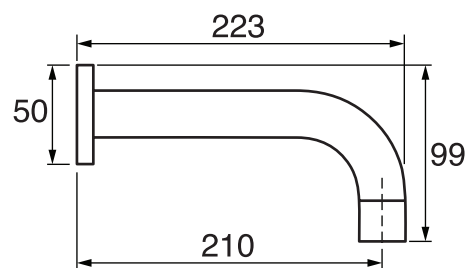

Quadrato #21042TH

Trim for rough-in pa042

Order pa042 rough-in separately
5⁷/₈" x 7⁷/₈"

Finish: Chrome (#99)

#6019

18" shower arm with square flange

1/2" Male NPT inlet
Sliding flange

Finish: Chrome (#99)

Finish: Chrome (#99)

#6128S

Square supply elbow with shut off

Square flange
Brass, chrome plated
1/2" male NPT inlet
Sliding flange

Finish: Chrome (#99)

#4914

8" square tub spout

25mm diameter spout
1/2" male NPT inlet
Sliding flange