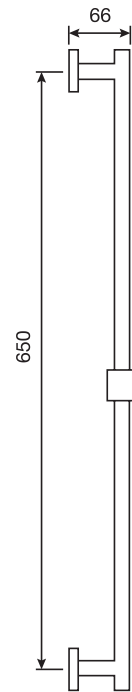

CaBano

Specs Sheet
Fiche technique

QUADRATO #21SD45

Square Shower Design – 3 outlets
Système de douche design carré – 3 sorties

 .99 Chrome

#pa042

Thermostatic rough-in with 2 way diverter

Operates one function at a time
5.6 GPM (21.2 L/min.)
Extension kit available

Quadrato #21042TH

Trim for rough-in pa042

Order pa042 rough-in separately
5⁷/₈" x 7⁷/₈"

Finish: Chrome (#99)

#6019

18" shower arm with square flange

1/2" Male NPT inlet
Sliding flange

Finish: Chrome (#99)

#6076

8" square thin rain head

4 mm in thickness
Easy clean nozzles
High polished stainless steel
2.5 GPM (9.5 L/min.)

Finish: Chrome (#99)

Kuba #75112

Shower rail kit

Includes bar, hose and hand shower
Easy clean nozzles
Flow restricted to 1.5 GPM (5.7 L/min.)

Finish: Chrome (#99)

#6128S

Square supply elbow with shut off

Square flange
Brass, chrome plated
1/2" male NPT inlet
Sliding flange

Finish: Chrome (#99)

#4914

8" square tub spout

25mm diameter spout
1/2" male NPT inlet
Sliding flange