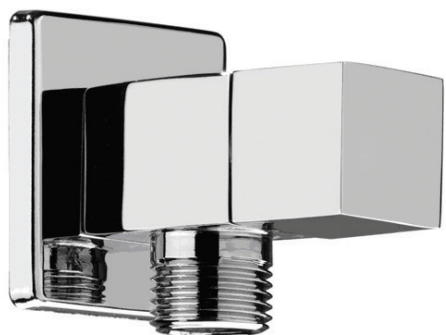

CaBano

Specs Sheet
Fiche technique

QUADRATO #21SD45

Square Shower Design – 3 outlets
Système de douche design carré – 3 sorties

 .99 Chrome

#pa042

Thermostatic rough-in with 2 way diverter

Operates one function at a time
5.6 GPM (21.2 L/min.)
Extension kit available

Quadrato #21042TH

Trim for rough-in pa042

Order pa042 rough-in separately
5⁷/₈" x 7⁷/₈"

Finish: Chrome (#99)

#6019

18" shower arm with square flange

1/2" Male NPT inlet
Sliding flange

Finish: Chrome (#99)

#6076

8" square thin rain head

4 mm in thickness
Easy clean nozzles
High polished stainless steel
2.5 GPM (9.5 L/min.)

Finish: Chrome (#99)

Kuba #75112

Shower rail kit

Includes bar, hose and hand shower
Easy clean nozzles
Flow restricted to 1.5 GPM (5.7 L/min.)

Finish: Chrome (#99)

#6128S

Square supply elbow with shut off

Square flange
Brass, chrome plated
1/2" male NPT inlet
Sliding flange

Finish: Chrome (#99)

#4914

8" square tub spout

25mm diameter spout
1/2" male NPT inlet
Sliding flange