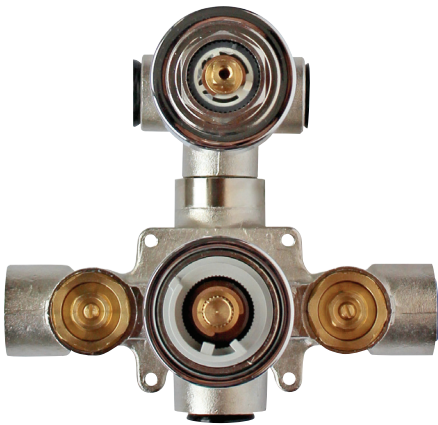

CaBano

Specs Sheet
Fiche technique

QUADRATO #21SD45

Square Shower Design – 3 outlets
Système de douche design carré – 3 sorties

 .99 Chrome

#pa042

Thermostatic rough-in with 2 way diverter

Operates one function at a time
5.6 GPM (21.2 L/min.)
Extension kit available

Quadrato #21042TH

Trim for rough-in pa042

Order pa042 rough-in separately
5⁷/₈" x 7⁷/₈"

Finish: Chrome (#99)

#6019

18" shower arm with square flange

1/2" Male NPT inlet
Sliding flange

Finish: Chrome (#99)

#6076

8" square thin rain head

4 mm in thickness
Easy clean nozzles
High polished stainless steel
2.5 GPM (9.5 L/min.)

Finish: Chrome (#99)

Kuba #75112

Shower rail kit

Includes bar, hose and hand shower
Easy clean nozzles
Flow restricted to 1.5 GPM (5.7 L/min.)

Finish: Chrome (#99)

#6128S

Square supply elbow with shut off

Square flange
Brass, chrome plated
1/2" male NPT inlet
Sliding flange

Finish: Chrome (#99)

#4914

8" square tub spout

25mm diameter spout
1/2" male NPT inlet
Sliding flange