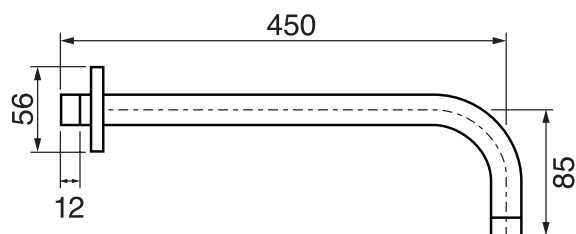

CaBano

Specs Sheet
Fiche technique

QUADRATO #21SD45

Square Shower Design – 3 outlets
Système de douche design carré – 3 sorties

 .99 Chrome

#pa042

Thermostatic rough-in with 2 way diverter

Operates one function at a time
5.6 GPM (21.2 L/min.)
Extension kit available

Quadrato #21042TH

Trim for rough-in pa042

Order pa042 rough-in separately
5⁷/₈" x 7⁷/₈"

Finish: Chrome (#99)

#6019

18" shower arm with square flange

1/2" Male NPT inlet
Sliding flange

Finish: Chrome (#99)

#6076

8" square thin rain head

4 mm in thickness
Easy clean nozzles
High polished stainless steel
2.5 GPM (9.5 L/min.)

Finish: Chrome (#99)

Kuba #75112

Shower rail kit

Includes bar, hose and hand shower
Easy clean nozzles
Flow restricted to 1.5 GPM (5.7 L/min.)

Finish: Chrome (#99)

#6128S

Square supply elbow with shut off

Square flange
Brass, chrome plated
1/2" male NPT inlet
Sliding flange

Finish: Chrome (#99)

#4914

8" square tub spout

25mm diameter spout
1/2" male NPT inlet
Sliding flange