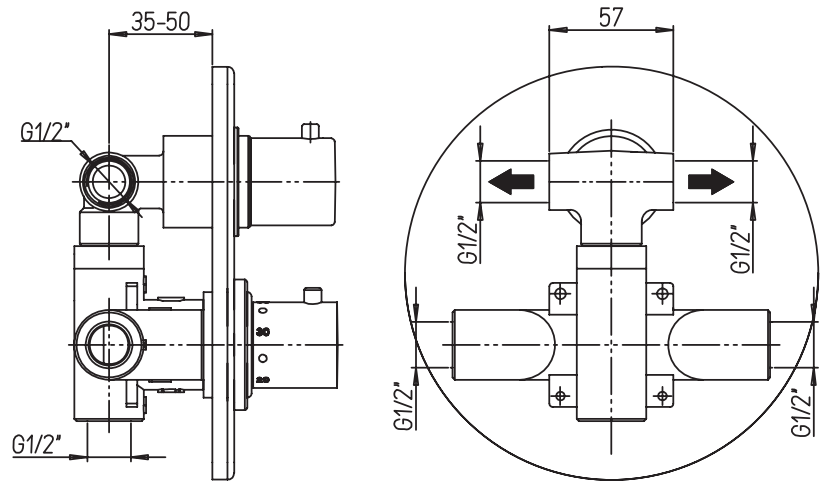

CaBano

Specs Sheet
Fiche technique

QUADRATO #21SD45

Square Shower Design – 3 outlets
Système de douche design carré – 3 sorties

 .99 Chrome

#pa042

Thermostatic rough-in with 2 way diverter

Operates one function at a time
5.6 GPM (21.2 L/min.)
Extension kit available

Quadrato #21042TH

Trim for rough-in pa042

Order pa042 rough-in separately
5⁷/₈" x 7⁷/₈"

Finish: Chrome (#99)

#6019

18" shower arm with square flange

1/2" Male NPT inlet
Sliding flange

Finish: Chrome (#99)

#6076

8" square thin rain head

4 mm in thickness
Easy clean nozzles
High polished stainless steel
2.5 GPM (9.5 L/min.)

Finish: Chrome (#99)

Kuba #75112

Shower rail kit

Includes bar, hose and hand shower
Easy clean nozzles
Flow restricted to 1.5 GPM (5.7 L/min.)

Finish: Chrome (#99)

#6128S

Square supply elbow with shut off

Square flange
Brass, chrome plated
1/2" male NPT inlet
Sliding flange

Finish: Chrome (#99)

#4914

8" square tub spout

25mm diameter spout
1/2" male NPT inlet
Sliding flange