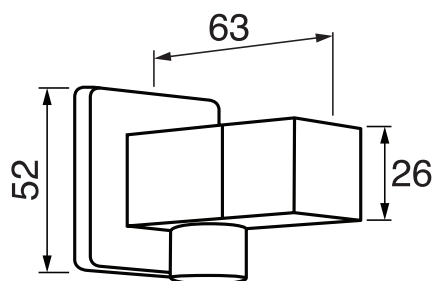

CaBano

Specs Sheet
Fiche technique

QUADRATO #21SD45

Square Shower Design – 3 outlets
Système de douche design carré – 3 sorties

 .99 Chrome

#pa042

Thermostatic rough-in with 2 way diverter

Operates one function at a time
5.6 GPM (21.2 L/min.)
Extension kit available

Quadrato #21042TH

Trim for rough-in pa042

Order pa042 rough-in separately
5⁷/₈" x 7⁷/₈"

Finish: Chrome (#99)

#6019

18" shower arm with square flange

1/2" Male NPT inlet
Sliding flange

Finish: Chrome (#99)

#6076

8" square thin rain head

4 mm in thickness
Easy clean nozzles
High polished stainless steel
2.5 GPM (9.5 L/min.)

Finish: Chrome (#99)

Kuba #75112

Shower rail kit

Includes bar, hose and hand shower
Easy clean nozzles
Flow restricted to 1.5 GPM (5.7 L/min.)

Finish: Chrome (#99)

#6128S

Square supply elbow with shut off

Square flange
Brass, chrome plated
1/2" male NPT inlet
Sliding flange

Finish: Chrome (#99)

#4914

8" square tub spout

25mm diameter spout
1/2" male NPT inlet
Sliding flange