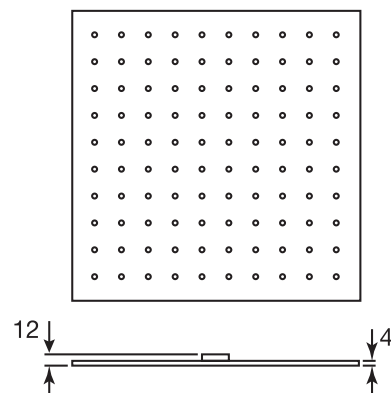

CaBano

Specs Sheet
Fiche technique

QUADRATO #21SD45

Square Shower Design – 3 outlets
Système de douche design carré – 3 sorties

 .99 Chrome

#pa042

Thermostatic rough-in with 2 way diverter

Operates one function at a time
5.6 GPM (21.2 L/min.)
Extension kit available

Quadrato #21042TH

Trim for rough-in pa042

Order pa042 rough-in separately
5⁷/₈" x 7⁷/₈"

Finish: Chrome (#99)

#6019

18" shower arm with square flange

1/2" Male NPT inlet
Sliding flange

Finish: Chrome (#99)

#6076

8" square thin rain head

4 mm in thickness
Easy clean nozzles
High polished stainless steel
2.5 GPM (9.5 L/min.)

Finish: Chrome (#99)

Kuba #75112

Shower rail kit

Includes bar, hose and hand shower
Easy clean nozzles
Flow restricted to 1.5 GPM (5.7 L/min.)

Finish: Chrome (#99)

#6128S

Square supply elbow with shut off

Square flange
Brass, chrome plated
1/2" male NPT inlet
Sliding flange

Finish: Chrome (#99)

#4914

8" square tub spout

25mm diameter spout
1/2" male NPT inlet
Sliding flange