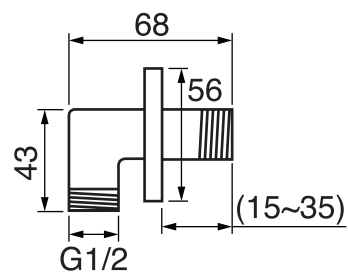

CaBano

Specs Sheet
Fiche technique

QUADRATO #21SD44

Square Shower Design – 2 outlets
Système de douche design carré – 2 sorties

 .99 Chrome

#pa042

Thermostatic rough-in with 2 way diverter

Operates one function at a time
5.6 GPM (21.2 L/min.)
Extension kit available

Quadrato #21042TH

Trim for rough-in pa042

Order pa042 rough-in separately
5⁷/₈" x 7⁷/₈"

Finish: Chrome (#99)

Kuba #75112

Shower rail kit

Includes bar, hose and hand shower
Easy clean nozzles
Flow restricted to 1.5 GPM (5.7 L/min.)

Finish: Chrome (#99)

360 #6038

Square wall supply elbow

1/2" male NPT inlet
Sliding flange

Finish: Chrome (#99)

#4914

8" square tub spout

25mm diameter spout
1/2" male NPT inlet
Sliding flange