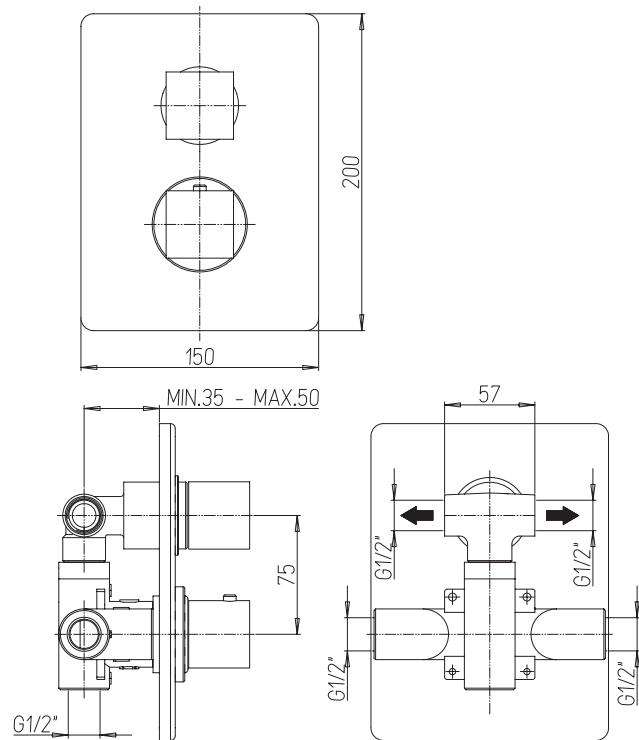

CaBano

Specs Sheet
Fiche technique

QUADRATO #21SD44

Square Shower Design – 2 outlets
Système de douche design carré – 2 sorties

 .99 Chrome

#pa042

Thermostatic rough-in with 2 way diverter

Operates one function at a time
5.6 GPM (21.2 L/min.)
Extension kit available

Quadrato #21042TH

Trim for rough-in pa042

Order pa042 rough-in separately
5⁷/₈" x 7⁷/₈"

Finish: Chrome (#99)

Kuba #75112

Shower rail kit

Includes bar, hose and hand shower
Easy clean nozzles
Flow restricted to 1.5 GPM (5.7 L/min.)

Finish: Chrome (#99)

360 #6038

Square wall supply elbow

1/2" male NPT inlet
Sliding flange

Finish: Chrome (#99)

#4914

8" square tub spout

25mm diameter spout
1/2" male NPT inlet
Sliding flange