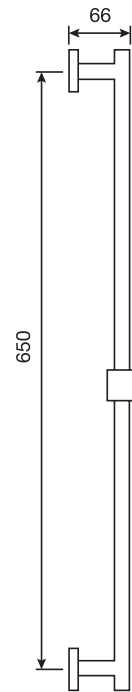

CaBano

Specs Sheet
Fiche technique

QUADRATO #21SD44

Square Shower Design – 2 outlets
Système de douche design carré – 2 sorties

 .99 Chrome

#pa042

Thermostatic rough-in with 2 way diverter

Operates one function at a time
5.6 GPM (21.2 L/min.)
Extension kit available

Quadrato #21042TH

Trim for rough-in pa042

Order pa042 rough-in separately
5⁷/₈" x 7⁷/₈"

Finish: Chrome (#99)

Kuba #75112

Shower rail kit

Includes bar, hose and hand shower
Easy clean nozzles
Flow restricted to 1.5 GPM (5.7 L/min.)

Finish: Chrome (#99)

360 #6038

Square wall supply elbow

1/2" male NPT inlet
Sliding flange

Finish: Chrome (#99)

#4914

8" square tub spout

25mm diameter spout
1/2" male NPT inlet
Sliding flange