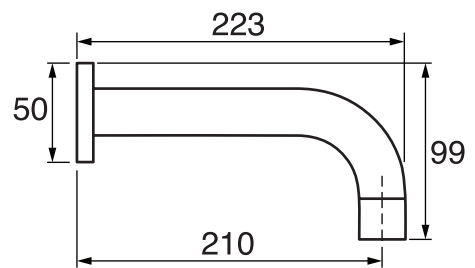

CaBano

Specs Sheet
Fiche technique

QUADRATO #21SD44

Square Shower Design – 2 outlets
Système de douche design carré – 2 sorties

 .99 Chrome

#pa042

Thermostatic rough-in with 2 way diverter

Operates one function at a time
5.6 GPM (21.2 L/min.)
Extension kit available

Quadrato #21042TH

Trim for rough-in pa042

Order pa042 rough-in separately
5⁷/₈" x 7⁷/₈"

Finish: Chrome (#99)

Kuba #75112

Shower rail kit

Includes bar, hose and hand shower
Easy clean nozzles
Flow restricted to 1.5 GPM (5.7 L/min.)

Finish: Chrome (#99)

360 #6038

Square wall supply elbow

1/2" male NPT inlet
Sliding flange

Finish: Chrome (#99)

#4914

8" square tub spout

25mm diameter spout
1/2" male NPT inlet
Sliding flange