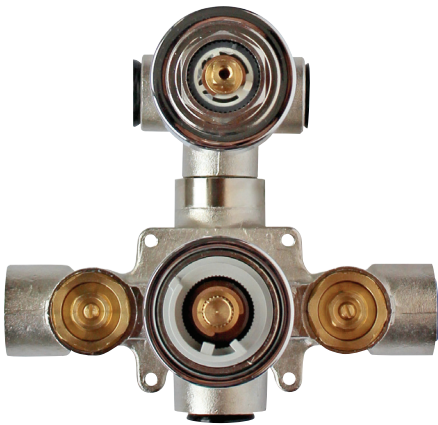

CaBano

Specs Sheet
Fiche technique

QUADRATO #21SD44

Square Shower Design – 2 outlets
Système de douche design carré – 2 sorties

 .99 Chrome

#pa042

Thermostatic rough-in with 2 way diverter

Operates one function at a time
5.6 GPM (21.2 L/min.)
Extension kit available

Quadrato #21042TH

Trim for rough-in pa042

Order pa042 rough-in separately
5⁷/₈" x 7⁷/₈"

Finish: Chrome (#99)

Kuba #75112

Shower rail kit

Includes bar, hose and hand shower
Easy clean nozzles
Flow restricted to 1.5 GPM (5.7 L/min.)

Finish: Chrome (#99)

360 #6038

Square wall supply elbow

1/2" male NPT inlet
Sliding flange

Finish: Chrome (#99)

#4914

8" square tub spout

25mm diameter spout
1/2" male NPT inlet
Sliding flange

Finish: Chrome (#99)