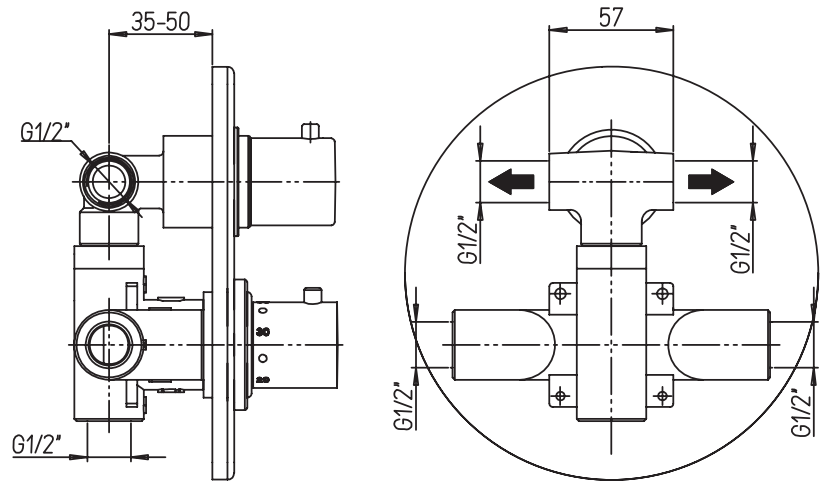

CaBano

Specs Sheet
Fiche technique

QUADRATO #21SD44

Square Shower Design – 2 outlets
Système de douche design carré – 2 sorties

 .99 Chrome

#pa042

Thermostatic rough-in with 2 way diverter

Operates one function at a time
5.6 GPM (21.2 L/min.)
Extension kit available

Quadrato #21042TH

Trim for rough-in pa042

Order pa042 rough-in separately
5⁷/₈" x 7⁷/₈"

Finish: Chrome (#99)

Kuba #75112

Shower rail kit

Includes bar, hose and hand shower
Easy clean nozzles
Flow restricted to 1.5 GPM (5.7 L/min.)

Finish: Chrome (#99)

360 #6038

Square wall supply elbow

1/2" male NPT inlet
Sliding flange

Finish: Chrome (#99)

#4914

8" square tub spout

25mm diameter spout
1/2" male NPT inlet
Sliding flange