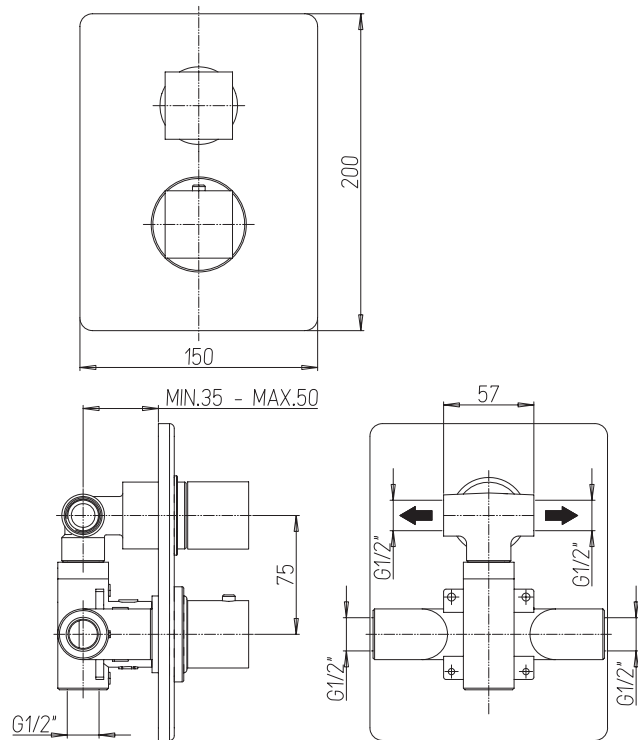

QUADRATO #21SD42C

Square Shower Design – 2 outlets
Système de douche design carré – 2 sorties

 .99 Chrome

#pa042

Thermostatic rough-in with 2 way diverter

Operates one function at a time
5.6 GPM (21.2 L/min.)
Extension kit available

Quadrato #21042TH

Trim for rough-in pa042

Order pa042 rough-in separately
5⁷/₈" x 7⁷/₈"

Finish: Chrome (#99)

#6007

6" ceiling arm with square flange

1/2" Male NPT inlet
Sliding flange

Finish: Chrome (#99)

#6076

8" square thin rain head

4 mm in thickness
Easy clean nozzles
High polished stainless steel
2.5 GPM (9.5 L/min.)

Finish: Chrome (#99)

Kuba #75112

Shower rail kit

Includes bar, hose and hand shower
Easy clean nozzles
Flow restricted to 1.5 GPM (5.7 L/min.)

Finish: Chrome (#99)

360 #6038

Square wall supply elbow

1/2" male NPT inlet
Sliding flange

Finish: Chrome (#99)