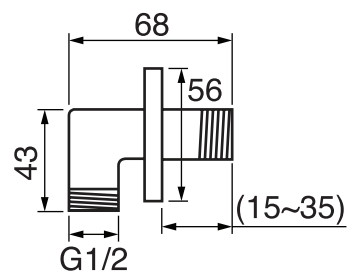

QUADRATO #21SD42C

Square Shower Design – 2 outlets
Système de douche design carré – 2 sorties

 .99 Chrome

#pa042

Thermostatic rough-in with 2 way diverter

Operates one function at a time
5.6 GPM (21.2 L/min.)
Extension kit available

Quadrato #21042TH

Trim for rough-in pa042

Order pa042 rough-in separately
5⁷/₈" x 7⁷/₈"

Finish: Chrome (#99)

#6007

6" ceiling arm with square flange

1/2" Male NPT inlet
Sliding flange

Finish: Chrome (#99)

#6076

8" square thin rain head

4 mm in thickness
Easy clean nozzles
High polished stainless steel
2.5 GPM (9.5 L/min.)

Finish: Chrome (#99)

Kuba #75112

Shower rail kit

Includes bar, hose and hand shower
Easy clean nozzles
Flow restricted to 1.5 GPM (5.7 L/min.)

Finish: Chrome (#99)

360 #6038

Square wall supply elbow

1/2" male NPT inlet
Sliding flange

Finish: Chrome (#99)