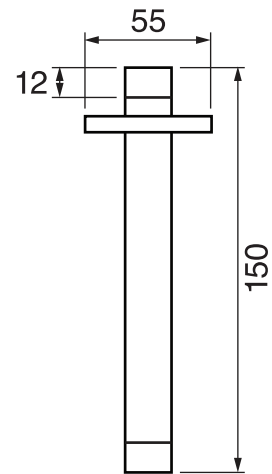

QUADRATO #21SD42C

Square Shower Design – 2 outlets
Système de douche design carré – 2 sorties

 .99 Chrome

#pa042

Thermostatic rough-in with 2 way diverter

Operates one function at a time
5.6 GPM (21.2 L/min.)
Extension kit available

Quadrato #21042TH

Trim for rough-in pa042

Order pa042 rough-in separately
5⁷/₈" x 7⁷/₈"

Finish: Chrome (#99)

#6007

6" ceiling arm with square flange

1/2" Male NPT inlet
Sliding flange

Finish: Chrome (#99)

#6076

8" square thin rain head

4 mm in thickness
Easy clean nozzles
High polished stainless steel
2.5 GPM (9.5 L/min.)

Finish: Chrome (#99)

Kuba #75112

Shower rail kit

Includes bar, hose and hand shower
Easy clean nozzles
Flow restricted to 1.5 GPM (5.7 L/min.)

Finish: Chrome (#99)

360 #6038

Square wall supply elbow

1/2" male NPT inlet
Sliding flange

Finish: Chrome (#99)