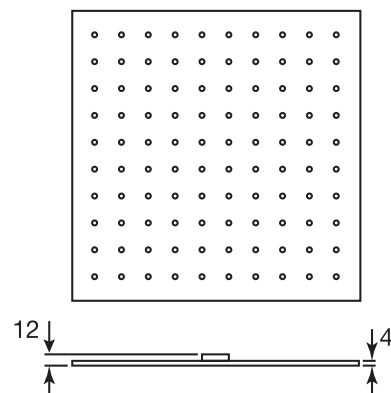

QUADRATO #21SD42C

Square Shower Design – 2 outlets
Système de douche design carré – 2 sorties

 .99 Chrome

#pa042

Thermostatic rough-in with 2 way diverter

Operates one function at a time
5.6 GPM (21.2 L/min.)
Extension kit available

Quadrato #21042TH

Trim for rough-in pa042

Order pa042 rough-in separately
5⁷/₈" x 7⁷/₈"

Finish: Chrome (#99)

#6007

6" ceiling arm with square flange

1/2" Male NPT inlet
Sliding flange

Finish: Chrome (#99)

#6076

8" square thin rain head

4 mm in thickness
Easy clean nozzles
High polished stainless steel
2.5 GPM (9.5 L/min.)

Finish: Chrome (#99)

Kuba #75112

Shower rail kit

Includes bar, hose and hand shower
Easy clean nozzles
Flow restricted to 1.5 GPM (5.7 L/min.)