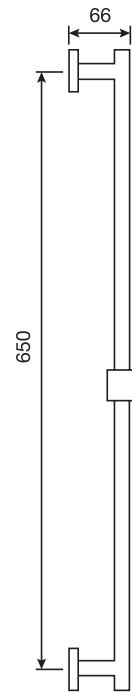

QUADRATO #21SD42C

Square Shower Design – 2 outlets
Système de douche design carré – 2 sorties

 .99 Chrome

#pa042

Thermostatic rough-in with 2 way diverter

Operates one function at a time
5.6 GPM (21.2 L/min.)
Extension kit available

Quadrato #21042TH

Trim for rough-in pa042

Order pa042 rough-in separately
5⁷/₈" x 7⁷/₈"

Finish: Chrome (#99)

#6007

6" ceiling arm with square flange

1/2" Male NPT inlet
Sliding flange

Finish: Chrome (#99)

#6076

8" square thin rain head

4 mm in thickness
Easy clean nozzles
High polished stainless steel
2.5 GPM (9.5 L/min.)

Finish: Chrome (#99)

Kuba #75112

Shower rail kit

Includes bar, hose and hand shower
Easy clean nozzles
Flow restricted to 1.5 GPM (5.7 L/min.)

Finish: Chrome (#99)

360 #6038

Square wall supply elbow

1/2" male NPT inlet
Sliding flange

Finish: Chrome (#99)