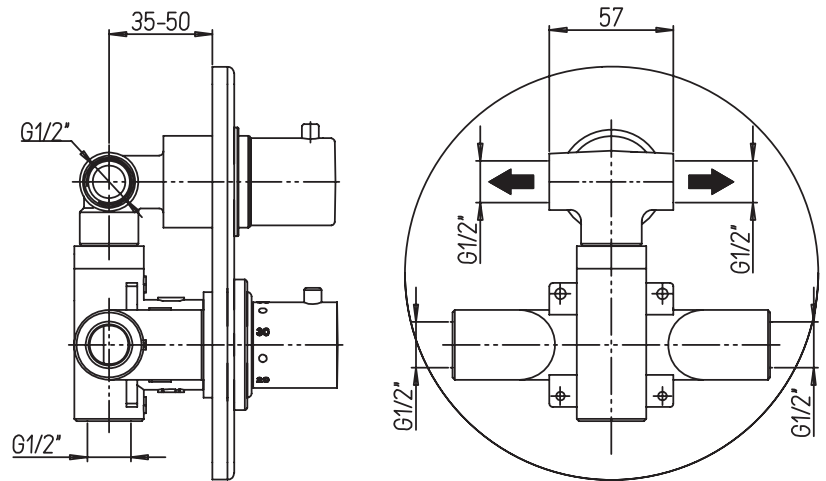

QUADRATO #21SD42C

Square Shower Design – 2 outlets
Système de douche design carré – 2 sorties

 .99 Chrome

#pa042

Thermostatic rough-in with 2 way diverter

Operates one function at a time
5.6 GPM (21.2 L/min.)
Extension kit available

Quadrato #21042TH

Trim for rough-in pa042

Order pa042 rough-in separately
5⁷/₈" x 7⁷/₈"

Finish: Chrome (#99)

#6007

6" ceiling arm with square flange

1/2" Male NPT inlet
Sliding flange

Finish: Chrome (#99)

#6076

8" square thin rain head

4 mm in thickness
Easy clean nozzles
High polished stainless steel
2.5 GPM (9.5 L/min.)

Finish: Chrome (#99)

Kuba #75112

Shower rail kit

Includes bar, hose and hand shower
Easy clean nozzles
Flow restricted to 1.5 GPM (5.7 L/min.)

Finish: Chrome (#99)

360 #6038

Square wall supply elbow

1/2" male NPT inlet
Sliding flange

Finish: Chrome (#99)