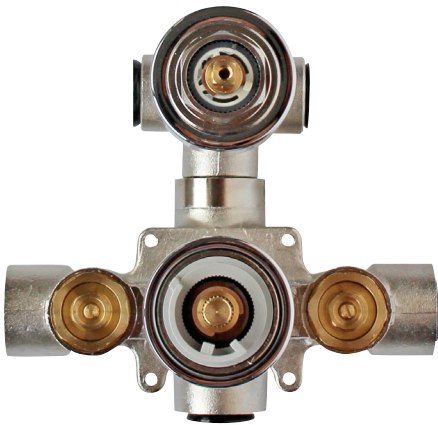

QUADRATO #21SD42C

Square Shower Design – 2 outlets
Système de douche design carré – 2 sorties

 .99 Chrome

#pa042

Thermostatic rough-in with 2 way diverter

Operates one function at a time
5.6 GPM (21.2 L/min.)
Extension kit available

Quadrato #21042TH

Trim for rough-in pa042

Order pa042 rough-in separately
5⁷/₈" x 7⁷/₈"

Finish: Chrome (#99)

#6007

6" ceiling arm with square flange

1/2" Male NPT inlet
Sliding flange

Finish: Chrome (#99)

#6076

8" square thin rain head

4 mm in thickness
Easy clean nozzles
High polished stainless steel
2.5 GPM (9.5 L/min.)

Finish: Chrome (#99)

Kuba #75112

Shower rail kit

Includes bar, hose and hand shower
Easy clean nozzles
Flow restricted to 1.5 GPM (5.7 L/min.)

Finish: Chrome (#99)

360 #6038

Square wall supply elbow

1/2" male NPT inlet
Sliding flange

Finish: Chrome (#99)