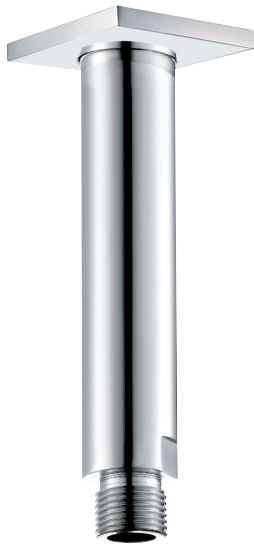

QUADRATO #21SD42C

Square Shower Design – 2 outlets
Système de douche design carré – 2 sorties

 .99 Chrome

#pa042

Thermostatic rough-in with 2 way diverter

Operates one function at a time
5.6 GPM (21.2 L/min.)
Extension kit available

Quadrato #21042TH

Trim for rough-in pa042

Order pa042 rough-in separately
5⁷/₈" x 7⁷/₈"

Finish: Chrome (#99)

#6007

6" ceiling arm with square flange

1/2" Male NPT inlet
Sliding flange

Finish: Chrome (#99)

#6076

8" square thin rain head

4 mm in thickness
Easy clean nozzles
High polished stainless steel
2.5 GPM (9.5 L/min.)

Finish: Chrome (#99)

Kuba #75112

Shower rail kit

Includes bar, hose and hand shower
Easy clean nozzles
Flow restricted to 1.5 GPM (5.7 L/min.)

Finish: Chrome (#99)

360 #6038

Square wall supply elbow

1/2" male NPT inlet
Sliding flange

Finish: Chrome (#99)