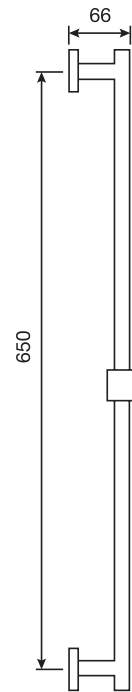

## QUADRATO #21SD42

Square Shower Design – 2 outlets  
Système de douche design carré – 2 sorties

 .99 Chrome

## #6019

18" shower arm with square flange

1/2" Male NPT inlet  
Sliding flange

Finish: Chrome (#99)

## #6076

8" square thin rain head

4 mm in thickness  
Easy clean nozzles  
High polished stainless steel  
2.5 GPM (9.5 L/min.)

Finish: Chrome (#99)

## Kuba #75112

Shower rail kit

Includes bar, hose and hand shower  
Easy clean nozzles  
Flow restricted to 1.5 GPM (5.7 L/min.)

Finish: Chrome (#99)