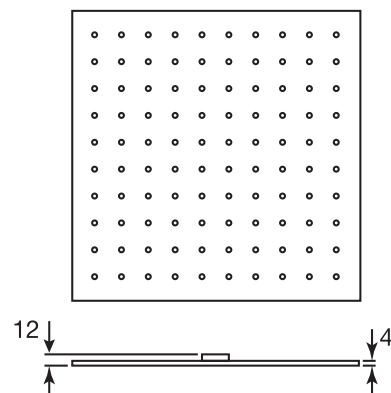

## #6019

18" shower arm with square flange

1/2" Male NPT inlet  
Sliding flange

Finish: Chrome (#99)

## #6076

8" square thin rain head

4 mm in thickness  
Easy clean nozzles  
High polished stainless steel  
2.5 GPM (9.5 L/min.)

Finish: Chrome (#99)