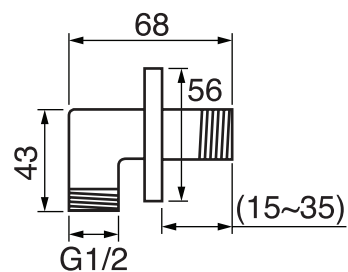

## Kuba #75112

Shower rail kit

Includes bar, hose and hand shower  
Easy clean nozzles  
Flow restricted to 1.5 GPM (5.7 L/min.)

Finish: Chrome (#99)

## 360 #6038

Square wall supply elbow

1/2" male NPT inlet  
Sliding flange

Finish: Chrome (#99)