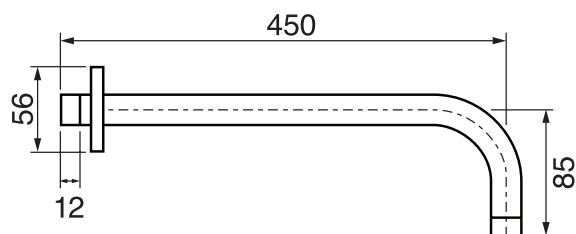

## QUADRATO #21SD42

Square Shower Design – 2 outlets  
Système de douche design carré – 2 sorties

 .99 Chrome

## #6019

18" shower arm with square flange

1/2" Male NPT inlet  
Sliding flange

Finish: Chrome (#99)

## #6076

8" square thin rain head

4 mm in thickness  
Easy clean nozzles  
High polished stainless steel  
2.5 GPM (9.5 L/min.)

Finish: Chrome (#99)