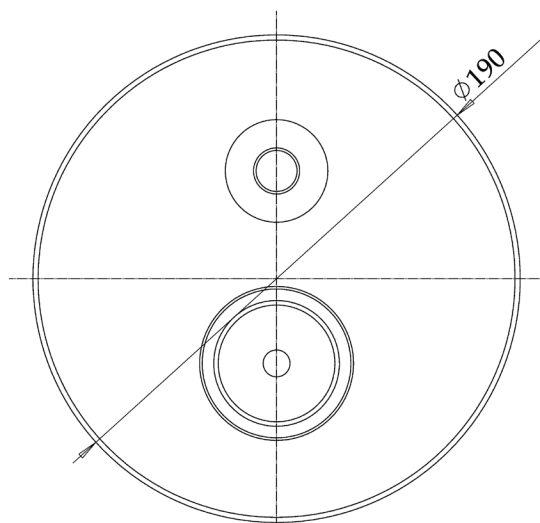

CaBano

Specs Sheet
Fiche technique

TECH 2.0 #20SD57C

Round Shower Design – 2 outlets
Système de douche design rond – 2 sorties

 .99 Chrome

#PBD50CC888

Pressure balance valve with push button diverter

Integrated service stops, filters & back-flow preventers
Easy control handle with temperature & flow control
Can support two shower functions
5.6 GPM (21.2 L/min.)
Extension kit available

Tech 2.0 #20154T

Trim for rough-in PBD50CC888

Order PBD50CC888 rough-in separately
7¹/₂" diameter

Finish: Chrome (#99)

#6006

6" ceiling arm with round flange

1/2" Male NPT inlet
Sliding flange

Finish: Chrome (#99)

#6026

8" round thin rain head

4 mm in thickness
Easy clean nozzles
High polished stainless steel
2.5 GPM (9.5 L/min.)

Finish: Chrome (#99)

Razz #75147

Shower rail kit

Includes bar, hose and hand shower
3 position spray with massage
Easy clean nozzles
Flow restricted to 1.5 GPM (5.7 L/min.)