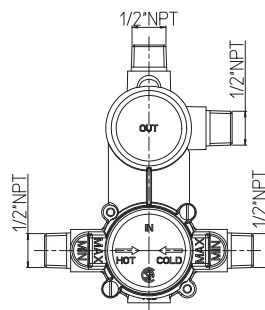

CaBano

Specs Sheet
Fiche technique

TECH 2.0 #20SD57C

Round Shower Design – 2 outlets
Système de douche design rond – 2 sorties

 .99 Chrome

#PBD50CC888

Pressure balance valve with push button diverter

Integrated service stops, filters & back-flow preventers
Easy control handle with temperature & flow control
Can support two shower functions
5.6 GPM (21.2 L/min.)
Extension kit available

Tech 2.0 #20154T

Trim for rough-in PBD50CC888

Order PBD50CC888 rough-in separately
7¹/₂" diameter

Finish: Chrome (#99)

#6006

6" ceiling arm with round flange

1/2" Male NPT inlet
Sliding flange

Finish: Chrome (#99)

#6026

8" round thin rain head

4 mm in thickness
Easy clean nozzles
High polished stainless steel
2.5 GPM (9.5 L/min.)

Finish: Chrome (#99)

Razz #75147

Shower rail kit

Includes bar, hose and hand shower
3 position spray with massage
Easy clean nozzles
Flow restricted to 1.5 GPM (5.7 L/min.)

Finish: Matt Black (#175)

360 #6037

Round wall supply elbow

1/2" male NPT inlet
Sliding flange

Finish: Chrome (#99)