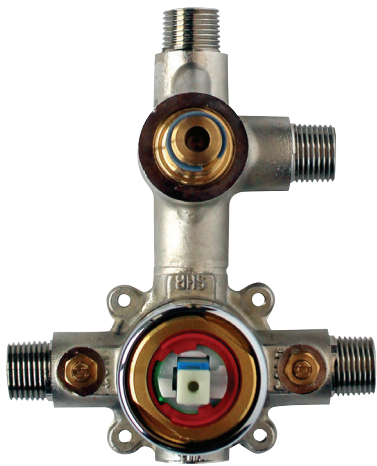

CaBano

Specs Sheet
Fiche technique

TECH 2.0 #20SD57C

Round Shower Design – 2 outlets
Système de douche design rond – 2 sorties

 .99 Chrome

#PBD50CC888

Pressure balance valve with push button diverter

Integrated service stops, filters & back-flow preventers
Easy control handle with temperature & flow control
Can support two shower functions
5.6 GPM (21.2 L/min.)
Extension kit available

Tech 2.0 #20154T

Trim for rough-in PBD50CC888

Order PBD50CC888 rough-in separately
7¹/₂" diameter

Finish: Chrome (#99)

#6006

6" ceiling arm with round flange

1/2" Male NPT inlet
Sliding flange

Finish: Chrome (#99)

#6026

8" round thin rain head

4 mm in thickness
Easy clean nozzles
High polished stainless steel
2.5 GPM (9.5 L/min.)

Finish: Chrome (#99)

Razz #75147

Shower rail kit

Includes bar, hose and hand shower
3 position spray with massage
Easy clean nozzles
Flow restricted to 1.5 GPM (5.7 L/min.)

Finish: Matt Black (#175)

360 #6037

Round wall supply elbow

1/2" male NPT inlet
Sliding flange

Finish: Chrome (#99)