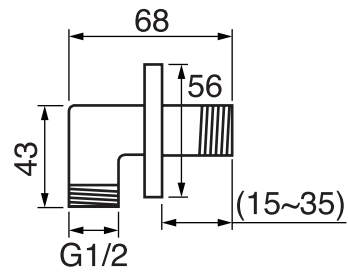

360 #6037

Round wall supply elbow

1/2" male NPT inlet
Sliding flange

Finish: Chrome (#99)