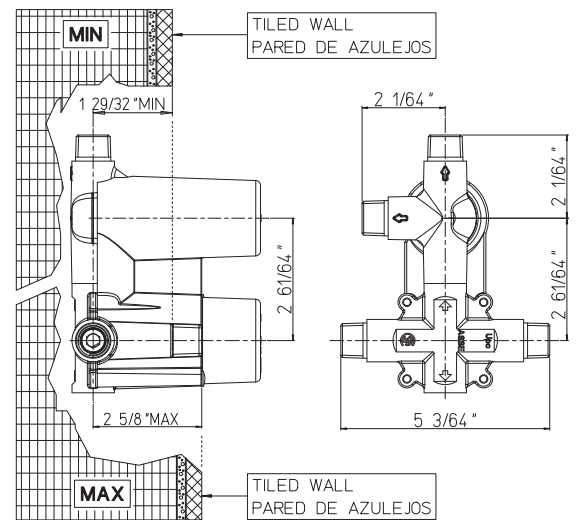

CaBano

Specs Sheet
Fiche technique

TECH 2.0 #20SD57C

Round Shower Design – 2 outlets
Système de douche design rond – 2 sorties

 .99 Chrome

#PBD50CC888

Pressure balance valve with push button diverter

Integrated service stops, filters & back-flow preventers
Easy control handle with temperature & flow control
Can support two shower functions
5.6 GPM (21.2 L/min.)
Extension kit available

Tech 2.0 #20154T

Trim for rough-in PBD50CC888

Order PBD50CC888 rough-in separately
7¹/₂" diameter

Finish: Chrome (#99)

#6006

6" ceiling arm with round flange

1/2" Male NPT inlet
Sliding flange

Finish: Chrome (#99)

#6026

8" round thin rain head

4 mm in thickness
Easy clean nozzles
High polished stainless steel
2.5 GPM (9.5 L/min.)

Finish: Chrome (#99)

Razz #75147

Shower rail kit

Includes bar, hose and hand shower
3 position spray with massage
Easy clean nozzles
Flow restricted to 1.5 GPM (5.7 L/min.)

Finish: Matt Black (#175)

360 #6037

Round wall supply elbow

1/2" male NPT inlet
Sliding flange

Finish: Chrome (#99)