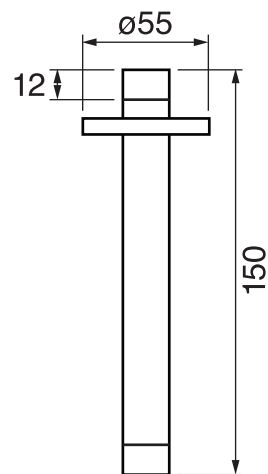

CaBano

Specs Sheet
Fiche technique

TECH 2.0 #20SD57C

Round Shower Design – 2 outlets
Système de douche design rond – 2 sorties

 .99 Chrome

#PBD50CC888

Pressure balance valve with push button diverter

Integrated service stops, filters & back-flow preventers
Easy control handle with temperature & flow control
Can support two shower functions
5.6 GPM (21.2 L/min.)
Extension kit available

Tech 2.0 #20154T

Trim for rough-in PBD50CC888

Order PBD50CC888 rough-in separately
7¹/₂" diameter

Finish: Chrome (#99)

#6006

6" ceiling arm with round flange

1/2" Male NPT inlet
Sliding flange

Finish: Chrome (#99)

#6026

8" round thin rain head

4 mm in thickness
Easy clean nozzles
High polished stainless steel
2.5 GPM (9.5 L/min.)

Finish: Chrome (#99)

Razz #75147

Shower rail kit

Includes bar, hose and hand shower
3 position spray with massage
Easy clean nozzles
Flow restricted to 1.5 GPM (5.7 L/min.)