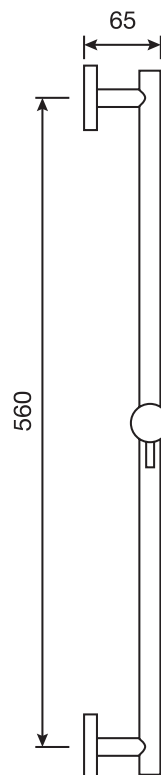

CaBano

Specs Sheet
Fiche technique

TECH 2.0 #20SD57C

Round Shower Design – 2 outlets
Système de douche design rond – 2 sorties

 .99 Chrome

#PBD50CC888

Pressure balance valve with push button diverter

Integrated service stops, filters & back-flow preventers
Easy control handle with temperature & flow control
Can support two shower functions
5.6 GPM (21.2 L/min.)
Extension kit available

Tech 2.0 #20154T

Trim for rough-in PBD50CC888

Order PBD50CC888 rough-in separately
7¹/₂" diameter

Finish: Chrome (#99)

#6006

6" ceiling arm with round flange

1/2" Male NPT inlet
Sliding flange

Finish: Chrome (#99)

#6026

8" round thin rain head

4 mm in thickness
Easy clean nozzles
High polished stainless steel
2.5 GPM (9.5 L/min.)

Finish: Chrome (#99)

Razz #75147

Shower rail kit

Includes bar, hose and hand shower
3 position spray with massage
Easy clean nozzles
Flow restricted to 1.5 GPM (5.7 L/min.)

Finish: Matt Black (#175)

360 #6037

Round wall supply elbow

1/2" male NPT inlet
Sliding flange

Finish: Chrome (#99)