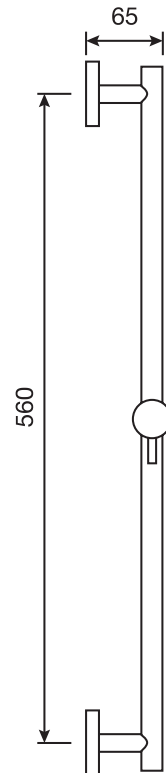

## TECH 2.0 #20SD57C

Round Shower Design – 2 outlets  
Système de douche design rond – 2 sorties

 .99 Chrome

## #6006

6" ceiling arm with round flange

1/2" Male NPT inlet  
Sliding flange

Finish: Chrome (#99)

## #6026

8" round thin rain head

4 mm in thickness  
Easy clean nozzles  
High polished stainless steel  
2.5 GPM (9.5 L/min.)

Finish: Chrome (#99)

## Razz #75147

Shower rail kit

Includes bar, hose and hand shower  
3 position spray with massage  
Easy clean nozzles  
Flow restricted to 1.5 GPM (5.7 L/min.)

Finish: Matt Black (#175)