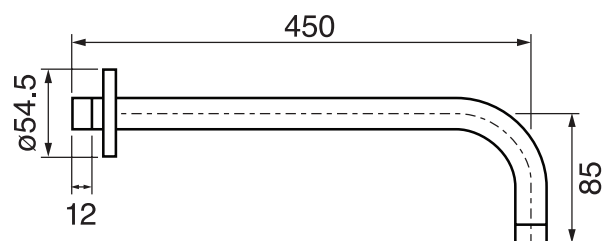

CaBano

Specs Sheet
Fiche technique

TECH 2.0 #20SD57

Round Shower Design – 2 outlets
Système de douche design rond – 2 sorties

 .99 Chrome

#PBD50CC888

Pressure balance valve with push button diverter

- Integrated service stops, filters & back-flow preventers
- Easy control handle with temperature & flow control
- Can support two shower functions
- 5.6 GPM (21.2 L/min.)
- Extension kit available

Tech 2.0 #20154T

Trim for rough-in PBD50CC888

Order PBD50CC888 rough-in separately
7¹/₂" diameter

Finish: Chrome (#99)

#6018

18" shower arm with round flange

1/2" Male NPT inlet
Sliding flange

Finish: Chrome (#99)

#6026

8" round thin rain head

4 mm in thickness
Easy clean nozzles
High polished stainless steel
2.5 GPM (9.5 L/min.)

Finish: Chrome (#99)

Razz #75147

Shower rail kit

Includes bar, hose and hand shower
3 position spray with massage
Easy clean nozzles
Flow restricted to 1.5 GPM (5.7 L/min.)