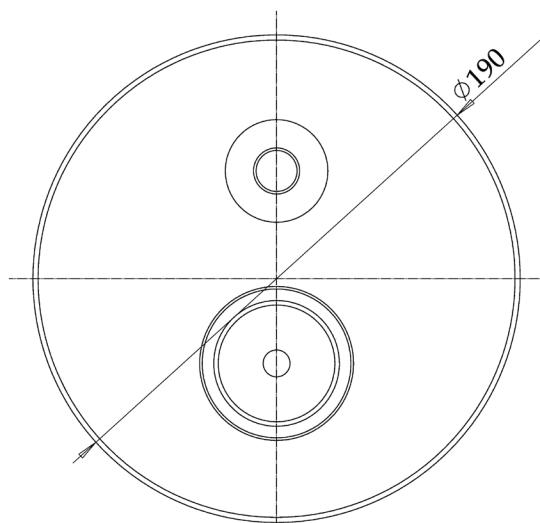

CaBano

Specs Sheet
Fiche technique

TECH 2.0 #20SD57

Round Shower Design – 2 outlets
Système de douche design rond – 2 sorties

 .99 Chrome

#PBD50CC888

Pressure balance valve with push button diverter

- Integrated service stops, filters & back-flow preventers
- Easy control handle with temperature & flow control
- Can support two shower functions
- 5.6 GPM (21.2 L/min.)
- Extension kit available

Tech 2.0 #20154T

Trim for rough-in PBD50CC888

Order PBD50CC888 rough-in separately
7¹/₂" diameter

Finish: Chrome (#99)

#6018

18" shower arm with round flange

1/2" Male NPT inlet
Sliding flange

Finish: Chrome (#99)

#6026

8" round thin rain head

4 mm in thickness
Easy clean nozzles
High polished stainless steel
2.5 GPM (9.5 L/min.)

Finish: Chrome (#99)

Razz #75147

Shower rail kit

Includes bar, hose and hand shower
3 position spray with massage
Easy clean nozzles
Flow restricted to 1.5 GPM (5.7 L/min.)