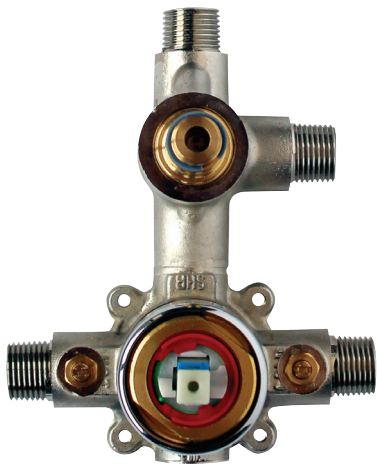

CaBano

Specs Sheet
Fiche technique

TECH 2.0 #20SD57

Round Shower Design – 2 outlets
Système de douche design rond – 2 sorties

 .99 Chrome

#PBD50CC888

Pressure balance valve with push button diverter

- Integrated service stops, filters & back-flow preventers
- Easy control handle with temperature & flow control
- Can support two shower functions
- 5.6 GPM (21.2 L/min.)
- Extension kit available

Tech 2.0 #20154T

Trim for rough-in PBD50CC888

Order PBD50CC888 rough-in separately
7¹/₂" diameter

Finish: Chrome (#99)

#6018

18" shower arm with round flange

1/2" Male NPT inlet
Sliding flange

Finish: Chrome (#99)

#6026

8" round thin rain head

4 mm in thickness
Easy clean nozzles
High polished stainless steel
2.5 GPM (9.5 L/min.)

Finish: Chrome (#99)

Razz #75147

Shower rail kit

Includes bar, hose and hand shower
3 position spray with massage
Easy clean nozzles
Flow restricted to 1.5 GPM (5.7 L/min.)

Finish: Matt Black (#175)

360 #6037

Round wall supply elbow

1/2" male NPT inlet
Sliding flange

Finish: Chrome (#99)