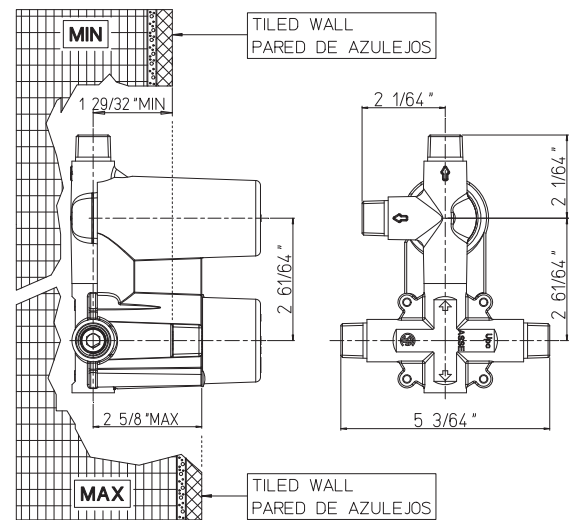

CaBano

Specs Sheet
Fiche technique

TECH 2.0 #20SD57

Round Shower Design – 2 outlets
Système de douche design rond – 2 sorties

 .99 Chrome

#PBD50CC888

Pressure balance valve with push button diverter

- Integrated service stops, filters & back-flow preventers
- Easy control handle with temperature & flow control
- Can support two shower functions
- 5.6 GPM (21.2 L/min.)
- Extension kit available

Tech 2.0 #20154T

Trim for rough-in PBD50CC888

Order PBD50CC888 rough-in separately
7¹/₂" diameter

Finish: Chrome (#99)

#6018

18" shower arm with round flange

1/2" Male NPT inlet
Sliding flange

Finish: Chrome (#99)

#6026

8" round thin rain head

4 mm in thickness
Easy clean nozzles
High polished stainless steel
2.5 GPM (9.5 L/min.)

Finish: Chrome (#99)

Razz #75147

Shower rail kit

Includes bar, hose and hand shower
3 position spray with massage
Easy clean nozzles
Flow restricted to 1.5 GPM (5.7 L/min.)

Finish: Matt Black (#175)

360 #6037

Round wall supply elbow

1/2" male NPT inlet
Sliding flange

Finish: Chrome (#99)