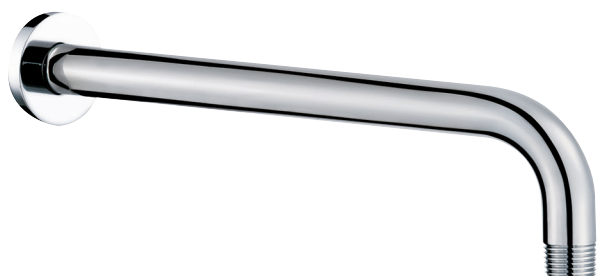

CaBano

Specs Sheet
Fiche technique

TECH 2.0 #20SD57

Round Shower Design – 2 outlets
Système de douche design rond – 2 sorties

 .99 Chrome

#PBD50CC888

Pressure balance valve with push button diverter

- Integrated service stops, filters & back-flow preventers
- Easy control handle with temperature & flow control
- Can support two shower functions
- 5.6 GPM (21.2 L/min.)
- Extension kit available

Tech 2.0 #20154T

Trim for rough-in PBD50CC888

Order PBD50CC888 rough-in separately
7¹/₂" diameter

Finish: Chrome (#99)

#6018

18" shower arm with round flange

1/2" Male NPT inlet
Sliding flange

Finish: Chrome (#99)

#6026

8" round thin rain head

4 mm in thickness
Easy clean nozzles
High polished stainless steel
2.5 GPM (9.5 L/min.)

Finish: Chrome (#99)

Razz #75147

Shower rail kit

Includes bar, hose and hand shower
3 position spray with massage
Easy clean nozzles
Flow restricted to 1.5 GPM (5.7 L/min.)

Finish: Matt Black (#175)

360 #6037

Round wall supply elbow

1/2" male NPT inlet
Sliding flange

Finish: Chrome (#99)