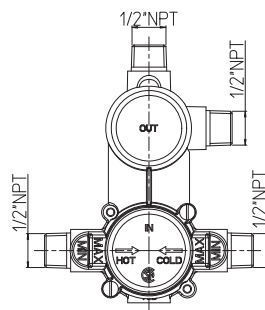

CaBano

Specs Sheet
Fiche technique

TECH 2.0 #20SD57

Round Shower Design – 2 outlets
Système de douche design rond – 2 sorties

 .99 Chrome

#PBD50CC888

Pressure balance valve with push button diverter

- Integrated service stops, filters & back-flow preventers
- Easy control handle with temperature & flow control
- Can support two shower functions
- 5.6 GPM (21.2 L/min.)
- Extension kit available

Tech 2.0 #20154T

Trim for rough-in PBD50CC888

Order PBD50CC888 rough-in separately
7¹/₂" diameter

Finish: Chrome (#99)

#6018

18" shower arm with round flange

1/2" Male NPT inlet
Sliding flange

Finish: Chrome (#99)

#6026

8" round thin rain head

4 mm in thickness
Easy clean nozzles
High polished stainless steel
2.5 GPM (9.5 L/min.)

Finish: Chrome (#99)

Razz #75147

Shower rail kit

Includes bar, hose and hand shower
3 position spray with massage
Easy clean nozzles
Flow restricted to 1.5 GPM (5.7 L/min.)

Finish: Matt Black (#175)

360 #6037

Round wall supply elbow

1/2" male NPT inlet
Sliding flange

Finish: Chrome (#99)