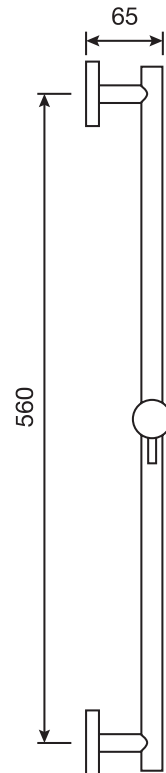

CaBano

Specs Sheet
Fiche technique

TECH 2.0 #20SD57

Round Shower Design – 2 outlets
Système de douche design rond – 2 sorties

 .99 Chrome

#PBD50CC888

Pressure balance valve with push button diverter

- Integrated service stops, filters & back-flow preventers
- Easy control handle with temperature & flow control
- Can support two shower functions
- 5.6 GPM (21.2 L/min.)
- Extension kit available

Tech 2.0 #20154T

Trim for rough-in PBD50CC888

Order PBD50CC888 rough-in separately
7¹/₂" diameter

Finish: Chrome (#99)

#6018

18" shower arm with round flange

1/2" Male NPT inlet
Sliding flange

Finish: Chrome (#99)

#6026

8" round thin rain head

4 mm in thickness
Easy clean nozzles
High polished stainless steel
2.5 GPM (9.5 L/min.)

Finish: Chrome (#99)

Razz #75147

Shower rail kit

Includes bar, hose and hand shower
3 position spray with massage
Easy clean nozzles
Flow restricted to 1.5 GPM (5.7 L/min.)

Finish: Matt Black (#175)

360 #6037

Round wall supply elbow

1/2" male NPT inlet
Sliding flange

Finish: Chrome (#99)