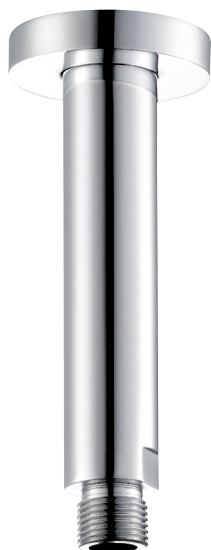

CaBano

Specs Sheet
Fiche technique

TECH 2.0 #20SD35C

Round Shower Design – 2 outlets
Système de douche design rond – 2 sorties

 .99 Chrome

#pa042

Thermostatic rough-in with 2 way diverter

Operates one function at a time
5.6 GPM (21.2 L/min.)
Extension kit available

Tech #20042TH

Trim for rough-in pa042

Order pa042 rough-in separately
7^{1/2}" diameter

Finish: Chrome (#99)

#6006

6" ceiling arm with round flange

1/2" Male NPT inlet
Sliding flange

Finish: Chrome (#99)

#6026

8" round thin rain head

4 mm in thickness
Easy clean nozzles
High polished stainless steel
2.5 GPM (9.5 L/min.)

Finish: Chrome (#99)

Razz #75147

Shower rail kit

Includes bar, hose and hand shower
3 position spray with massage
Easy clean nozzles
Flow restricted to 1.5 GPM (5.7 L/min.)

Finish: Matt Black (#175)

#6128SR

Square supply elbow with shut off

Round flange
Brass, chrome plated
1/2" male NPT inlet
Sliding flange

Finish: Chrome (#99)

#4912

8" round tub spout

25mm diameter
1/2" male NPT inlet
Sliding flange