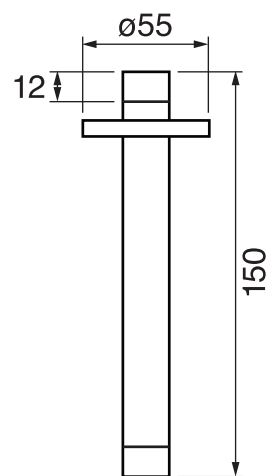

CaBano

Specs Sheet
Fiche technique

TECH 2.0 #20SD35C

Round Shower Design – 2 outlets
Système de douche design rond – 2 sorties

 .99 Chrome

#pa042

Thermostatic rough-in with 2 way diverter

Operates one function at a time
5.6 GPM (21.2 L/min.)
Extension kit available

Tech #20042TH

Trim for rough-in pa042

Order pa042 rough-in separately
7^{1/2}" diameter

Finish: Chrome (#99)

#6006

6" ceiling arm with round flange

1/2" Male NPT inlet
Sliding flange

Finish: Chrome (#99)

#6026

8" round thin rain head

4 mm in thickness
Easy clean nozzles
High polished stainless steel
2.5 GPM (9.5 L/min.)

Finish: Chrome (#99)

Razz #75147

Shower rail kit

Includes bar, hose and hand shower
3 position spray with massage
Easy clean nozzles
Flow restricted to 1.5 GPM (5.7 L/min.)

Finish: Matt Black (#175)

#6128SR

Square supply elbow with shut off

Round flange
Brass, chrome plated
1/2" male NPT inlet
Sliding flange

Finish: Chrome (#99)

#4912

8" round tub spout

25mm diameter
1/2" male NPT inlet
Sliding flange