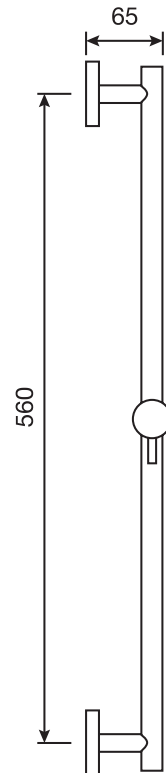

CaBano

Specs Sheet
Fiche technique

TECH 2.0 #20SD35C

Round Shower Design – 2 outlets
Système de douche design rond – 2 sorties

 .99 Chrome

#pa042

Thermostatic rough-in with 2 way diverter

Operates one function at a time
5.6 GPM (21.2 L/min.)
Extension kit available

Tech #20042TH

Trim for rough-in pa042

Order pa042 rough-in separately
7^{1/2}" diameter

Finish: Chrome (#99)

#6006

6" ceiling arm with round flange

1/2" Male NPT inlet
Sliding flange

Finish: Chrome (#99)

#6026

8" round thin rain head

4 mm in thickness
Easy clean nozzles
High polished stainless steel
2.5 GPM (9.5 L/min.)

Finish: Chrome (#99)

Razz #75147

Shower rail kit

Includes bar, hose and hand shower
3 position spray with massage
Easy clean nozzles
Flow restricted to 1.5 GPM (5.7 L/min.)

Finish: Matt Black (#175)

#6128SR

Square supply elbow with shut off

Round flange
Brass, chrome plated
1/2" male NPT inlet
Sliding flange

Finish: Chrome (#99)

#4912

8" round tub spout

25mm diameter
1/2" male NPT inlet
Sliding flange