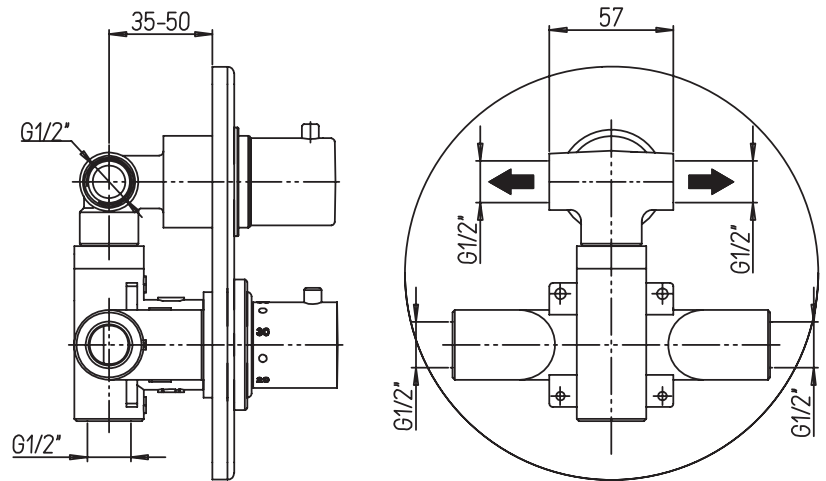

CaBano

Specs Sheet
Fiche technique

TECH 2.0 #20SD35C

Round Shower Design – 2 outlets
Système de douche design rond – 2 sorties

 .99 Chrome

#pa042

Thermostatic rough-in with 2 way diverter

Operates one function at a time
5.6 GPM (21.2 L/min.)
Extension kit available

Tech #20042TH

Trim for rough-in pa042

Order pa042 rough-in separately
7^{1/2}" diameter

Finish: Chrome (#99)

#6006

6" ceiling arm with round flange

1/2" Male NPT inlet
Sliding flange

Finish: Chrome (#99)

#6026

8" round thin rain head

4 mm in thickness
Easy clean nozzles
High polished stainless steel
2.5 GPM (9.5 L/min.)

Finish: Chrome (#99)

Razz #75147

Shower rail kit

Includes bar, hose and hand shower
3 position spray with massage
Easy clean nozzles
Flow restricted to 1.5 GPM (5.7 L/min.)

Finish: Matt Black (#175)

#6128SR

Square supply elbow with shut off

Round flange
Brass, chrome plated
1/2" male NPT inlet
Sliding flange

Finish: Chrome (#99)

#4912

8" round tub spout

25mm diameter
1/2" male NPT inlet
Sliding flange