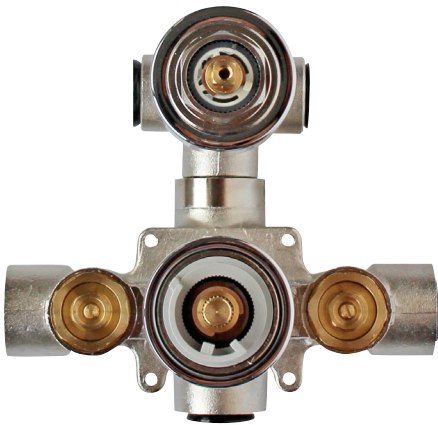

CaBano

Specs Sheet
Fiche technique

TECH 2.0 #20SD35C

Round Shower Design – 2 outlets
Système de douche design rond – 2 sorties

 .99 Chrome

#pa042

Thermostatic rough-in with 2 way diverter

Operates one function at a time
5.6 GPM (21.2 L/min.)
Extension kit available

Tech #20042TH

Trim for rough-in pa042

Order pa042 rough-in separately
7^{1/2}" diameter

Finish: Chrome (#99)

#6006

6" ceiling arm with round flange

1/2" Male NPT inlet
Sliding flange

Finish: Chrome (#99)

#6026

8" round thin rain head

4 mm in thickness
Easy clean nozzles
High polished stainless steel
2.5 GPM (9.5 L/min.)

Finish: Chrome (#99)

Razz #75147

Shower rail kit

Includes bar, hose and hand shower
3 position spray with massage
Easy clean nozzles
Flow restricted to 1.5 GPM (5.7 L/min.)

Finish: Matt Black (#175)

#6128SR

Square supply elbow with shut off

Round flange
Brass, chrome plated
1/2" male NPT inlet
Sliding flange

Finish: Chrome (#99)

#4912

8" round tub spout

25mm diameter
1/2" male NPT inlet
Sliding flange