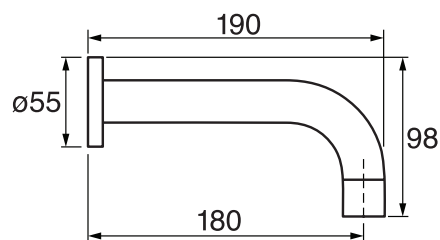

CaBano

Specs Sheet
Fiche technique

TECH 2.0 #20SD35C

Round Shower Design – 2 outlets
Système de douche design rond – 2 sorties

 .99 Chrome

#pa042

Thermostatic rough-in with 2 way diverter

Operates one function at a time
5.6 GPM (21.2 L/min.)
Extension kit available

Finish: Matt Black (#175)

#6128SR

Square supply elbow with shut off

Round flange
Brass, chrome plated
1/2" male NPT inlet
Sliding flange

Finish: Chrome (#99)

#4912

8" round tub spout

25mm diameter
1/2" male NPT inlet
Sliding flange