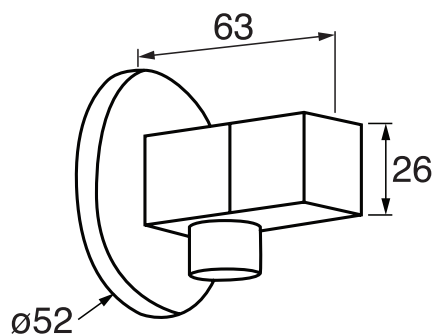

CaBano

Specs Sheet
Fiche technique

TECH 2.0 #20SD35C

Round Shower Design – 2 outlets
Système de douche design rond – 2 sorties

 .99 Chrome

#pa042

Thermostatic rough-in with 2 way diverter

Operates one function at a time
5.6 GPM (21.2 L/min.)
Extension kit available

Tech #20042TH

Trim for rough-in pa042

Order pa042 rough-in separately
7^{1/2}" diameter

Finish: Chrome (#99)

#6006

6" ceiling arm with round flange

1/2" Male NPT inlet
Sliding flange

Finish: Chrome (#99)

#6026

8" round thin rain head

4 mm in thickness
Easy clean nozzles
High polished stainless steel
2.5 GPM (9.5 L/min.)

Finish: Chrome (#99)

Razz #75147

Shower rail kit

Includes bar, hose and hand shower
3 position spray with massage
Easy clean nozzles
Flow restricted to 1.5 GPM (5.7 L/min.)

Finish: Matt Black (#175)

#6128SR

Square supply elbow with shut off

Round flange
Brass, chrome plated
1/2" male NPT inlet
Sliding flange

Finish: Chrome (#99)

#4912

8" round tub spout

25mm diameter
1/2" male NPT inlet
Sliding flange