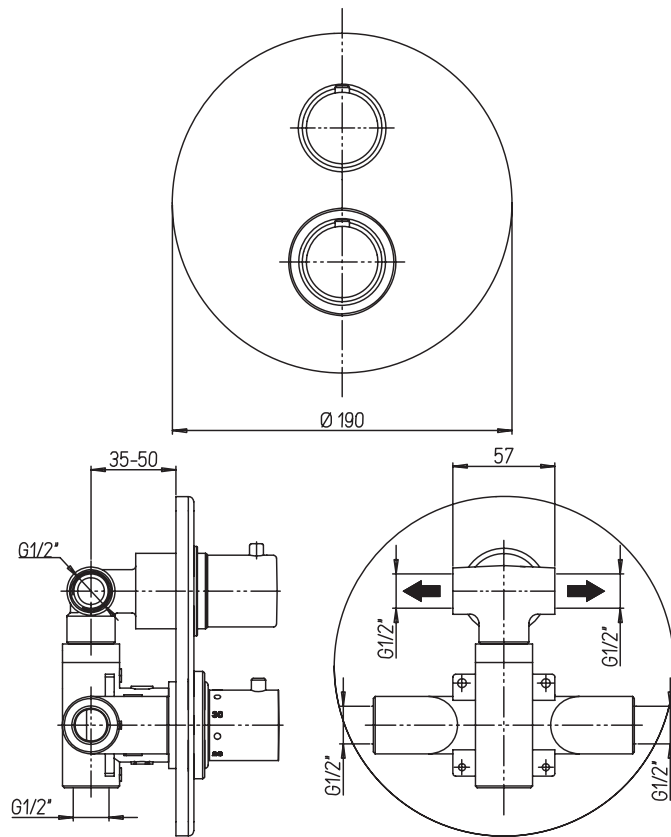

CaBano

Specs Sheet
Fiche technique

TECH 2.0 #20SD35C

Round Shower Design – 2 outlets
Système de douche design rond – 2 sorties

 .99 Chrome

#pa042

Thermostatic rough-in with 2 way diverter

Operates one function at a time
5.6 GPM (21.2 L/min.)
Extension kit available

Tech #20042TH

Trim for rough-in pa042

Order pa042 rough-in separately
7^{1/2}" diameter

Finish: Chrome (#99)

#6006

6" ceiling arm with round flange

1/2" Male NPT inlet
Sliding flange

Finish: Chrome (#99)

#6026

8" round thin rain head

4 mm in thickness
Easy clean nozzles
High polished stainless steel
2.5 GPM (9.5 L/min.)

Finish: Chrome (#99)

Razz #75147

Shower rail kit

Includes bar, hose and hand shower
3 position spray with massage
Easy clean nozzles
Flow restricted to 1.5 GPM (5.7 L/min.)

Finish: Matt Black (#175)

#6128SR

Square supply elbow with shut off

Round flange
Brass, chrome plated
1/2" male NPT inlet
Sliding flange

Finish: Chrome (#99)

#4912

8" round tub spout

25mm diameter
1/2" male NPT inlet
Sliding flange