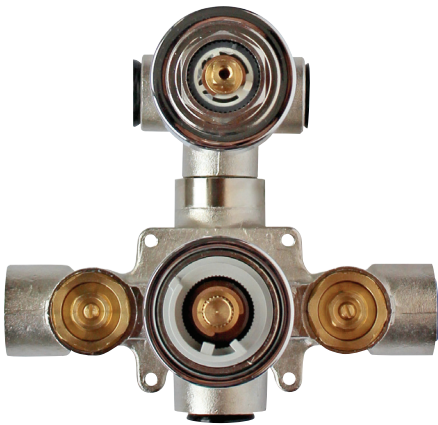

CaBano

Specs Sheet
Fiche technique

TECH 2.0 #20SD35

Round Shower Design – 2 outlets
Système de douche design rond – 2 sorties

 .99 Chrome

#pa042

Thermostatic rough-in with 2 way diverter

Operates one function at a time
5.6 GPM (21.2 L/min.)
Extension kit available

Tech #20042TH

Trim for rough-in pa042

Order pa042 rough-in separately
7^{1/2}" diameter

Finish: Chrome (#99)

#6018

18" shower arm with round flange

1/2" Male NPT inlet
Sliding flange

Finish: Chrome (#99)

#6026

8" round thin rain head

4 mm in thickness
Easy clean nozzles
High polished stainless steel
2.5 GPM (9.5 L/min.)

Finish: Chrome (#99)

Razz #75147

Shower rail kit

Includes bar, hose and hand shower
3 position spray with massage
Easy clean nozzles
Flow restricted to 1.5 GPM (5.7 L/min.)

Finish: Matt Black (#175)

#6128SR

Square supply elbow with shut off

Round flange
Brass, chrome plated
1/2" male NPT inlet
Sliding flange

Finish: Chrome (#99)

#4912

8" round tub spout

25mm diameter
1/2" male NPT inlet
Sliding flange