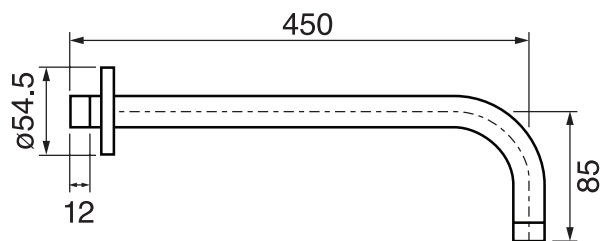

CaBano

Specs Sheet
Fiche technique

TECH 2.0 #20SD35

Round Shower Design – 2 outlets
Système de douche design rond – 2 sorties

 .99 Chrome

#pa042

Thermostatic rough-in with 2 way diverter

Operates one function at a time
5.6 GPM (21.2 L/min.)
Extension kit available

Tech #20042TH

Trim for rough-in pa042

Order pa042 rough-in separately
7^{1/2}" diameter

Finish: Chrome (#99)

#6018

18" shower arm with round flange

1/2" Male NPT inlet
Sliding flange

Finish: Chrome (#99)

#6026

8" round thin rain head

4 mm in thickness
Easy clean nozzles
High polished stainless steel
2.5 GPM (9.5 L/min.)

Finish: Chrome (#99)

Razz #75147

Shower rail kit

Includes bar, hose and hand shower
3 position spray with massage
Easy clean nozzles
Flow restricted to 1.5 GPM (5.7 L/min.)

Finish: Matt Black (#175)

#6128SR

Square supply elbow with shut off

Round flange
Brass, chrome plated
1/2" male NPT inlet
Sliding flange

Finish: Chrome (#99)

#4912

8" round tub spout

25mm diameter
1/2" male NPT inlet
Sliding flange