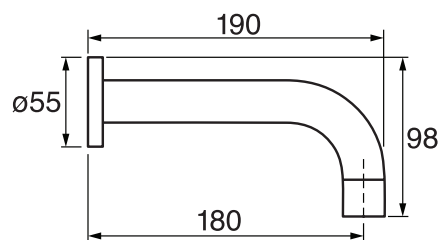

Tech #20042TH

Trim for rough-in pa042

Order pa042 rough-in separately
7^{1/2}" diameter

Finish: Chrome (#99)

#6018

18" shower arm with round flange

1/2" Male NPT inlet
Sliding flange

Finish: Chrome (#99)

Finish: Matt Black (#175)

#6128SR

Square supply elbow with shut off

Round flange
Brass, chrome plated
1/2" male NPT inlet
Sliding flange

Finish: Chrome (#99)

#4912

8" round tub spout

25mm diameter
1/2" male NPT inlet
Sliding flange