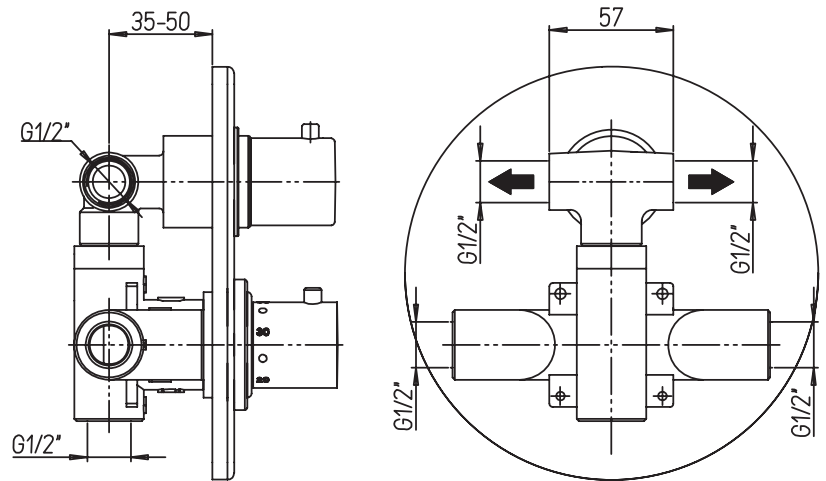

CaBano

Specs Sheet
Fiche technique

TECH 2.0 #20SD35

Round Shower Design – 2 outlets
Système de douche design rond – 2 sorties

 .99 Chrome

#pa042

Thermostatic rough-in with 2 way diverter

Operates one function at a time
5.6 GPM (21.2 L/min.)
Extension kit available

Tech #20042TH

Trim for rough-in pa042

Order pa042 rough-in separately
7^{1/2}" diameter

Finish: Chrome (#99)

#6018

18" shower arm with round flange

1/2" Male NPT inlet
Sliding flange

Finish: Chrome (#99)

#6026

8" round thin rain head

4 mm in thickness
Easy clean nozzles
High polished stainless steel
2.5 GPM (9.5 L/min.)

Finish: Chrome (#99)

Razz #75147

Shower rail kit

Includes bar, hose and hand shower
3 position spray with massage
Easy clean nozzles
Flow restricted to 1.5 GPM (5.7 L/min.)

Finish: Matt Black (#175)

#6128SR

Square supply elbow with shut off

Round flange
Brass, chrome plated
1/2" male NPT inlet
Sliding flange

Finish: Chrome (#99)

#4912

8" round tub spout

25mm diameter
1/2" male NPT inlet
Sliding flange