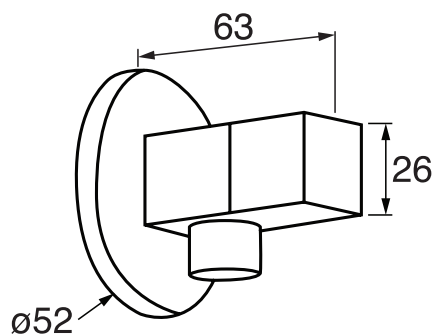

CaBano

Specs Sheet
Fiche technique

TECH 2.0 #20SD35

Round Shower Design – 2 outlets
Système de douche design rond – 2 sorties

 .99 Chrome

#pa042

Thermostatic rough-in with 2 way diverter

Operates one function at a time
5.6 GPM (21.2 L/min.)
Extension kit available

Tech #20042TH

Trim for rough-in pa042

Order pa042 rough-in separately
7^{1/2}" diameter

Finish: Chrome (#99)

#6018

18" shower arm with round flange

1/2" Male NPT inlet
Sliding flange

Finish: Chrome (#99)

#6026

8" round thin rain head

4 mm in thickness
Easy clean nozzles
High polished stainless steel
2.5 GPM (9.5 L/min.)

Finish: Chrome (#99)

Razz #75147

Shower rail kit

Includes bar, hose and hand shower
3 position spray with massage
Easy clean nozzles
Flow restricted to 1.5 GPM (5.7 L/min.)

Finish: Matt Black (#175)

#6128SR

Square supply elbow with shut off

Round flange
Brass, chrome plated
1/2" male NPT inlet
Sliding flange

Finish: Chrome (#99)

#4912

8" round tub spout

25mm diameter
1/2" male NPT inlet
Sliding flange