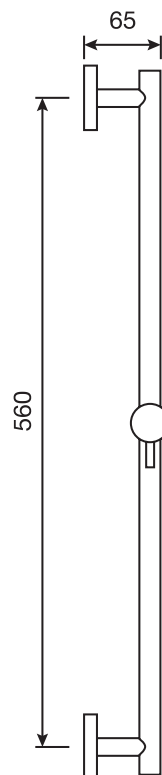

CaBano

Specs Sheet
Fiche technique

TECH 2.0 #20SD35

Round Shower Design – 2 outlets
Système de douche design rond – 2 sorties

 .99 Chrome

#pa042

Thermostatic rough-in with 2 way diverter

Operates one function at a time
5.6 GPM (21.2 L/min.)
Extension kit available

Tech #20042TH

Trim for rough-in pa042

Order pa042 rough-in separately
7^{1/2}" diameter

Finish: Chrome (#99)

#6018

18" shower arm with round flange

1/2" Male NPT inlet
Sliding flange

Finish: Chrome (#99)

#6026

8" round thin rain head

4 mm in thickness
Easy clean nozzles
High polished stainless steel
2.5 GPM (9.5 L/min.)

Finish: Chrome (#99)

Razz #75147

Shower rail kit

Includes bar, hose and hand shower
3 position spray with massage
Easy clean nozzles
Flow restricted to 1.5 GPM (5.7 L/min.)

Finish: Matt Black (#175)

#6128SR

Square supply elbow with shut off

Round flange
Brass, chrome plated
1/2" male NPT inlet
Sliding flange

Finish: Chrome (#99)

#4912

8" round tub spout

25mm diameter
1/2" male NPT inlet
Sliding flange