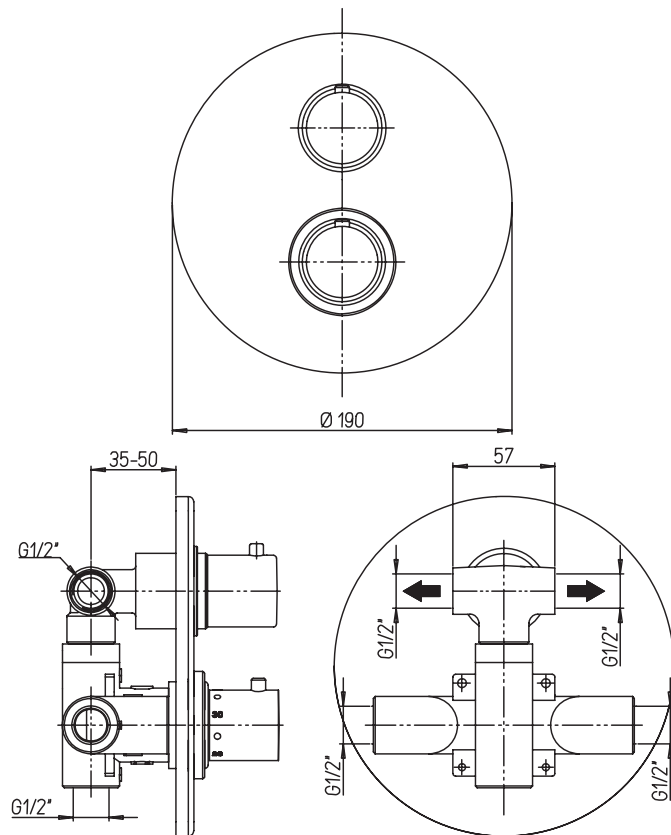

CaBano

Specs Sheet
Fiche technique

TECH 2.0 #20SD35

Round Shower Design – 2 outlets
Système de douche design rond – 2 sorties

 .99 Chrome

#pa042

Thermostatic rough-in with 2 way diverter

Operates one function at a time
5.6 GPM (21.2 L/min.)
Extension kit available

Tech #20042TH

Trim for rough-in pa042

Order pa042 rough-in separately
7^{1/2}" diameter

Finish: Chrome (#99)

#6018

18" shower arm with round flange

1/2" Male NPT inlet
Sliding flange

Finish: Chrome (#99)

#6026

8" round thin rain head

4 mm in thickness
Easy clean nozzles
High polished stainless steel
2.5 GPM (9.5 L/min.)

Finish: Chrome (#99)

Razz #75147

Shower rail kit

Includes bar, hose and hand shower
3 position spray with massage
Easy clean nozzles
Flow restricted to 1.5 GPM (5.7 L/min.)

Finish: Matt Black (#175)

#6128SR

Square supply elbow with shut off

Round flange
Brass, chrome plated
1/2" male NPT inlet
Sliding flange

Finish: Chrome (#99)

#4912

8" round tub spout

25mm diameter
1/2" male NPT inlet
Sliding flange