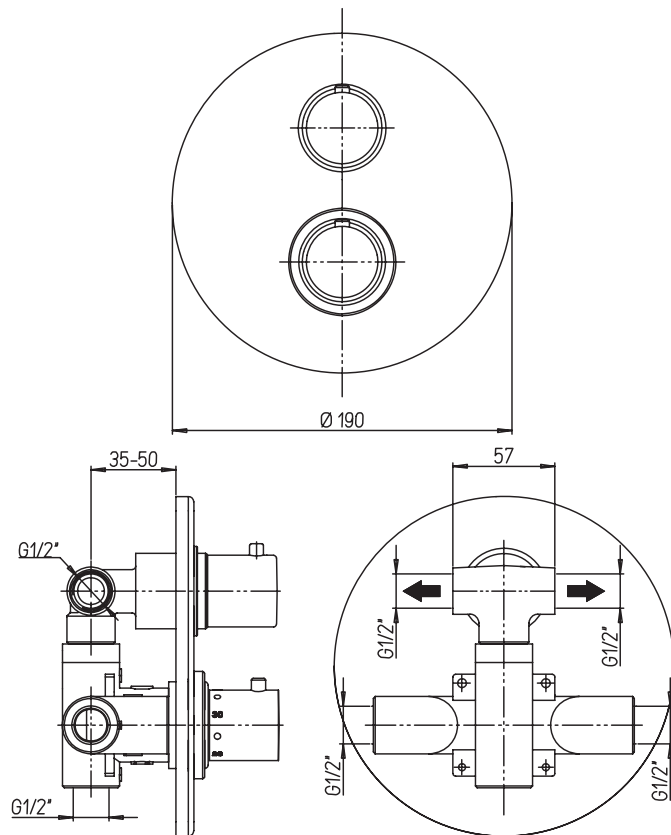

## TECH 2.0 #20SD32C

Round Shower Design – 2 outlets  
Système de douche design rond – 2 sorties

 .99 Chrome

## #pa042

Thermostatic rough-in with 2 way diverter

Operates one function at a time  
5.6 GPM (21.2 L/min.)  
Extension kit available

## Tech #20042TH

Trim for rough-in pa042

Order pa042 rough-in separately  
7<sup>1/2</sup>" diameter

Finish: Chrome (#99)

## #6026

8" round thin rain head

4 mm in thickness  
Easy clean nozzles  
High polished stainless steel  
2.5 GPM (9.5 L/min.)

Finish: Chrome (#99)