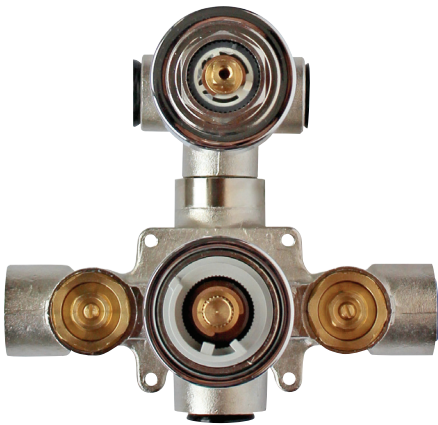

## TECH 2.0 #20SD32C

Round Shower Design – 2 outlets  
Système de douche design rond – 2 sorties

 .99 Chrome

## #pa042

Thermostatic rough-in with 2 way diverter

Operates one function at a time  
5.6 GPM (21.2 L/min.)  
Extension kit available

## Tech #20042TH

Trim for rough-in pa042

Order pa042 rough-in separately  
7<sup>1/2</sup>" diameter

Finish: Chrome (#99)

## #6026

8" round thin rain head

4 mm in thickness  
Easy clean nozzles  
High polished stainless steel  
2.5 GPM (9.5 L/min.)

Finish: Chrome (#99)