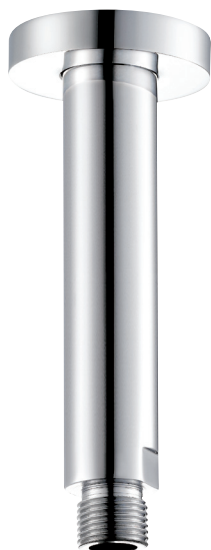

## TECH 2.0 #20SD32C

Round Shower Design – 2 outlets  
Système de douche design rond – 2 sorties

 .99 Chrome

## Tech #20042TH

Trim for rough-in pa042

Order pa042 rough-in separately  
7<sup>1/2</sup>" diameter

Finish: Chrome (#99)

## #6006

6" ceiling arm with round flange

1/2" Male NPT inlet  
Sliding flange

Finish: Chrome (#99)

## #6026

8" round thin rain head

4 mm in thickness  
Easy clean nozzles  
High polished stainless steel  
2.5 GPM (9.5 L/min.)

Finish: Chrome (#99)