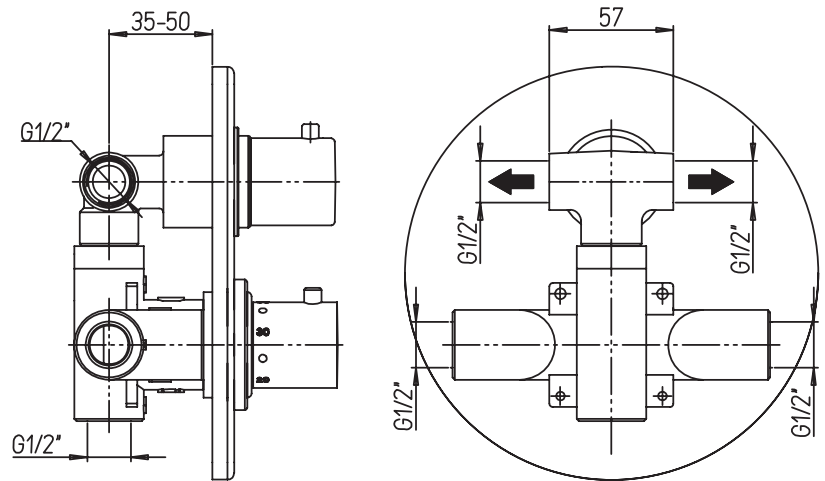

## TECH 2.0 #20SD32C

Round Shower Design – 2 outlets  
Système de douche design rond – 2 sorties

 .99 Chrome

## #pa042

Thermostatic rough-in with 2 way diverter

Operates one function at a time  
5.6 GPM (21.2 L/min.)  
Extension kit available

## Tech #20042TH

Trim for rough-in pa042

Order pa042 rough-in separately  
7<sup>1/2</sup>" diameter

Finish: Chrome (#99)