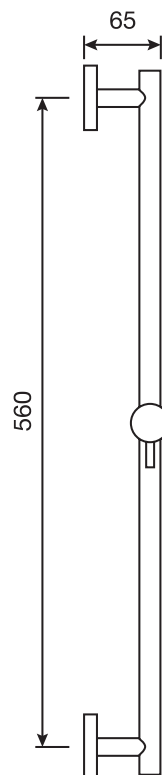

CaBano

Specs Sheet
Fiche technique

TECH 2.0 #20SD32

Round Shower Design – 2 outlets
Système de douche design rond – 2 sorties

 .99 Chrome

#6018

18" shower arm with round flange

1/2" Male NPT inlet
Sliding flange

Finish: Chrome (#99)

#6026

8" round thin rain head

4 mm in thickness
Easy clean nozzles
High polished stainless steel
2.5 GPM (9.5 L/min.)

Finish: Chrome (#99)

Razz #75147

Shower rail kit

Includes bar, hose and hand shower
3 position spray with massage
Easy clean nozzles
Flow restricted to 1.5 GPM (5.7 L/min.)

Finish: Matt Black (#175)

360 #6037

Round wall supply elbow

1/2" male NPT inlet
Sliding flange

Finish: Chrome (#99)