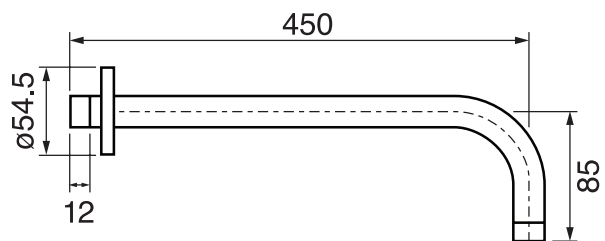

CaBano

Specs Sheet
Fiche technique

TECH 2.0 #20SD32

Round Shower Design – 2 outlets
Système de douche design rond – 2 sorties

 .99 Chrome

#6018

18" shower arm with round flange

1/2" Male NPT inlet
Sliding flange

Finish: Chrome (#99)

#6026

8" round thin rain head

4 mm in thickness
Easy clean nozzles
High polished stainless steel
2.5 GPM (9.5 L/min.)

Finish: Chrome (#99)

Razz #75147

Shower rail kit

Includes bar, hose and hand shower
3 position spray with massage
Easy clean nozzles
Flow restricted to 1.5 GPM (5.7 L/min.)

Finish: Matt Black (#175)

360 #6037

Round wall supply elbow

1/2" male NPT inlet
Sliding flange

Finish: Chrome (#99)