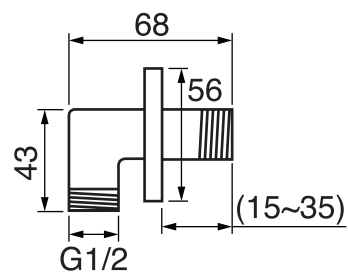

CaBano

Specs Sheet
Fiche technique

TECH 2.0 #20SD32

Round Shower Design – 2 outlets
Système de douche design rond – 2 sorties

 .99 Chrome

#6018

18" shower arm with round flange

1/2" Male NPT inlet
Sliding flange

Finish: Chrome (#99)

#6026

8" round thin rain head

4 mm in thickness
Easy clean nozzles
High polished stainless steel
2.5 GPM (9.5 L/min.)

Finish: Chrome (#99)

Razz #75147

Shower rail kit

Includes bar, hose and hand shower
3 position spray with massage
Easy clean nozzles
Flow restricted to 1.5 GPM (5.7 L/min.)

Finish: Matt Black (#175)

360 #6037

Round wall supply elbow

1/2" male NPT inlet
Sliding flange

Finish: Chrome (#99)