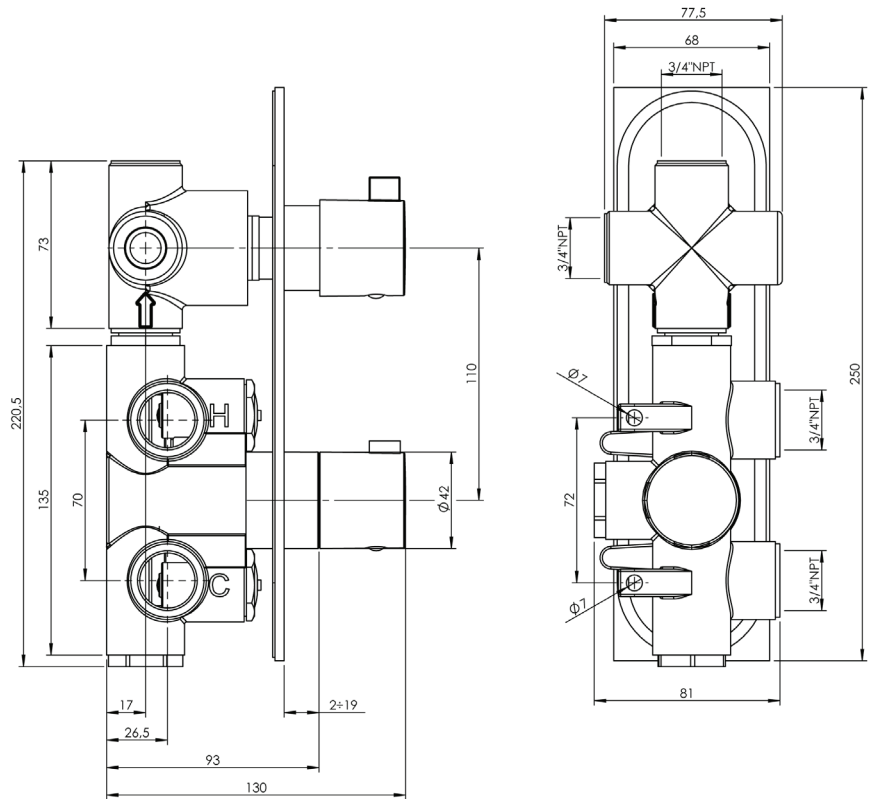

Program 1 #89021T

Trim for rough-in om021

Order om021 rough-in separately
2⁵/₈" x 9⁷/₈"

Finish: Chrome (#99)