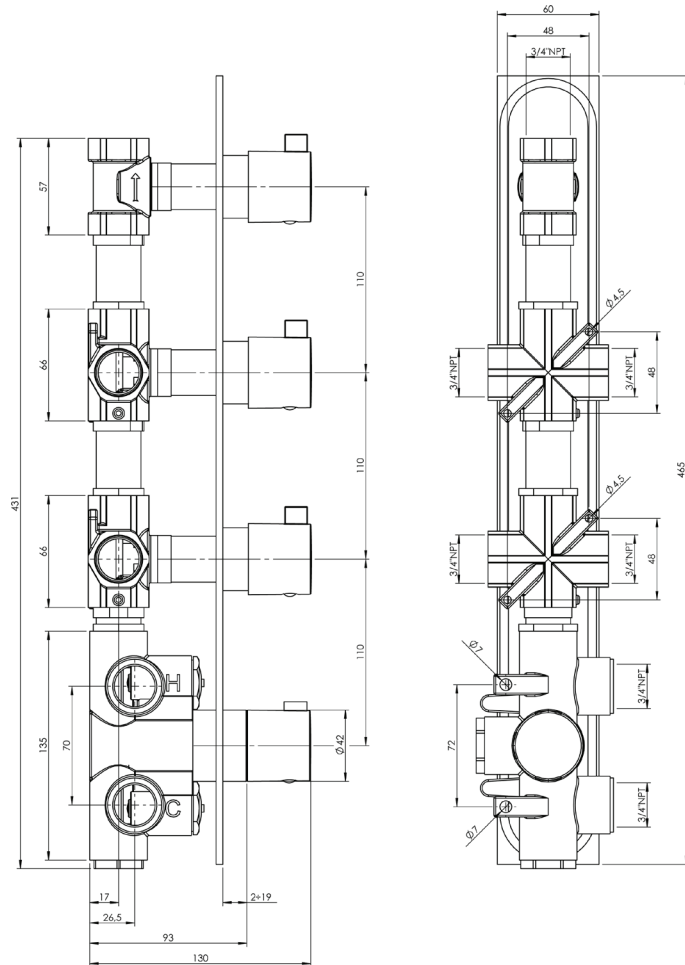

Program 1 #89014T

Trim for rough-in om014

Order om014 rough-in separately
2³/₈" x 18¹/₄"

Finish: Chrome (#99)