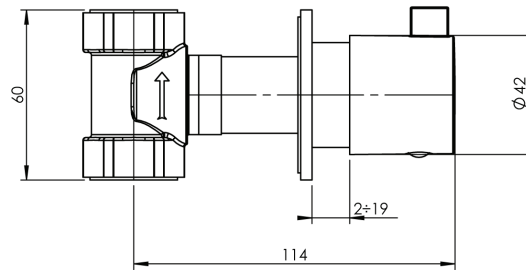

Program 1 #89004T

Trim for rough-in om41200

Order om41200 rough-in separately
2^{3/8}" x 2^{3/8}"

Finish: Chrome (#99)