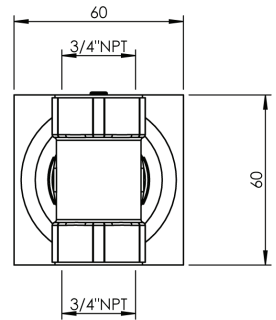

Program 1 #89004T

Trim for rough-in om41200

Order om41200 rough-in separately
2^{3/8}" x 2^{3/8}"

Finish: Chrome (#99)