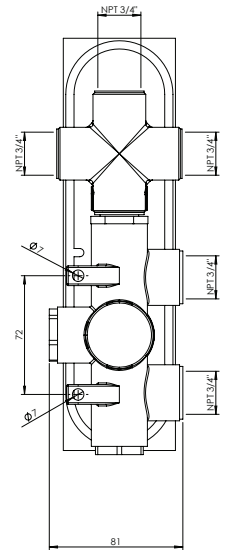

Lexus #68031T

Trim for rough-in om031

Order om031 rough-in separately
2⁵/₈" x 9⁷/₈"

Finish: Chrome (#99)