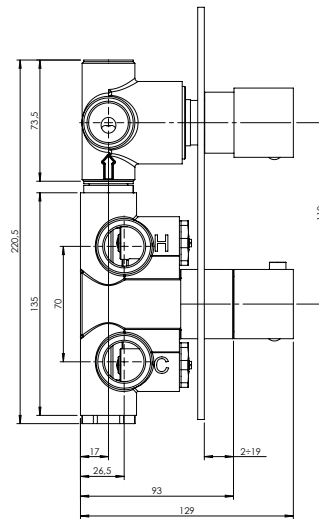

Lexus #68031T

Trim for rough-in om031

Order om031 rough-in separately
2⁵/₈" x 9⁷/₈"

Finish: Chrome (#99)