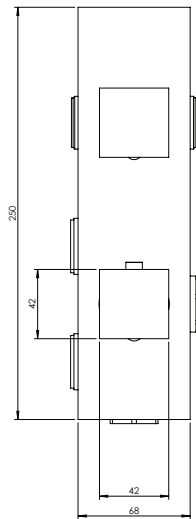

Lexus #68031T

Trim for rough-in om031

Order om031 rough-in separately
2⁵/₈" x 9⁷/₈"

Finish: Chrome (#99)