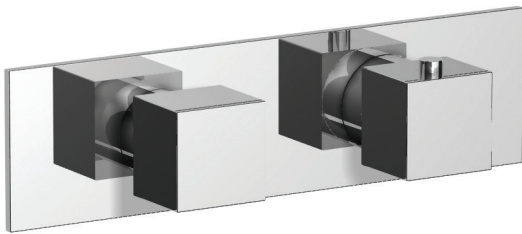

## Lexus #68022T

Trim for rough-in om021

Order om021 rough-in separately  
9<sup>7/8</sup>" x 2<sup>5/8</sup>"

Finish: Chrome (#99)