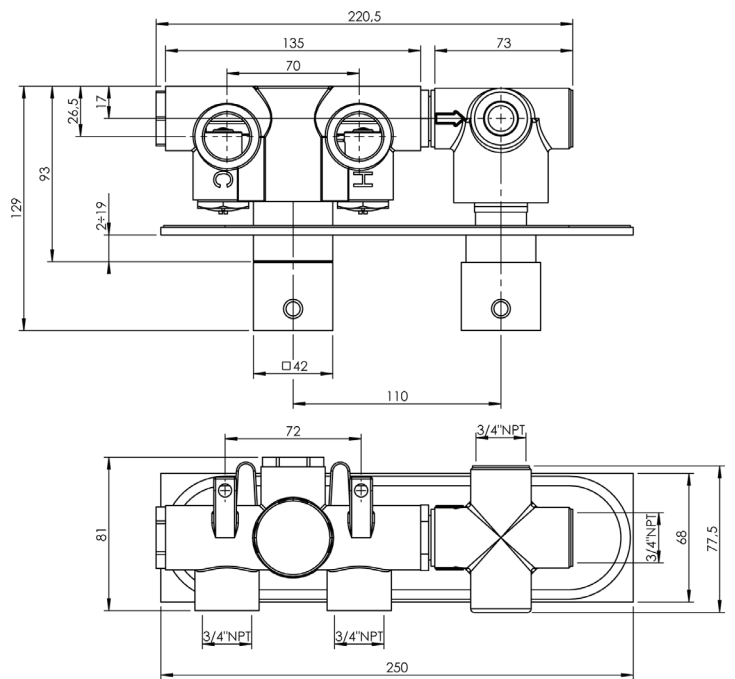

## Lexus #68022T

Trim for rough-in om021

Order om021 rough-in separately  
9<sup>7/8</sup>" x 2<sup>5/8</sup>"

Finish: Chrome (#99)