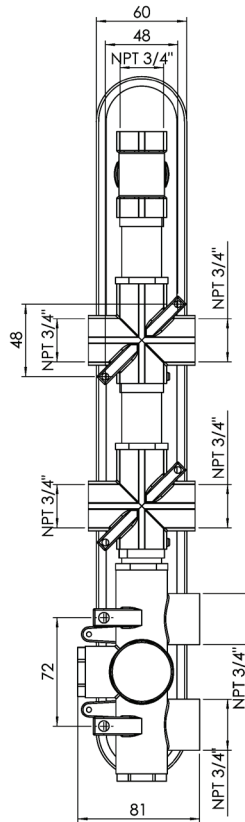

Volero #66014RT

Trim for rough-in om014

Order om014 rough-in separately
2³/₈" x 18¹/₄"

Finish: Chrome (#99)