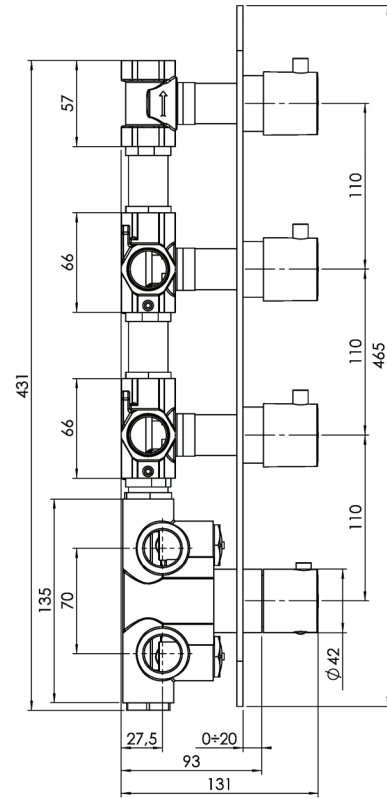

Volero #66014RT

Trim for rough-in om014

Order om014 rough-in separately
2³/₈" x 18¹/₄"

Finish: Chrome (#99)