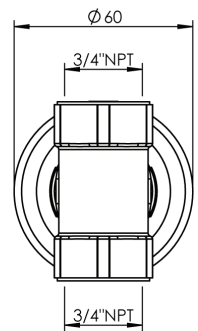

## Volero #66006T

Trim for rough-in om41200

Order om41200 rough-in separately  
 $2^{3/8}" \times 2^{3/8}"$

Finish: Chrome (#99)