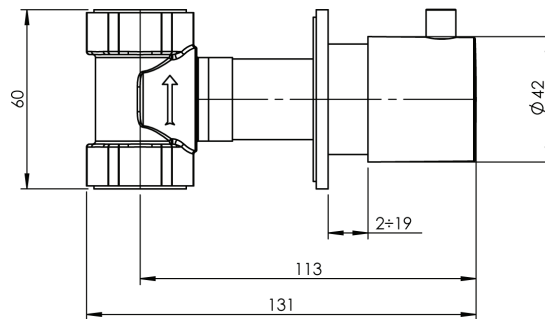

## Volero #66006T

Trim for rough-in om41200

Order om41200 rough-in separately  
 $2^{3/8}" \times 2^{3/8}"$

Finish: Chrome (#99)