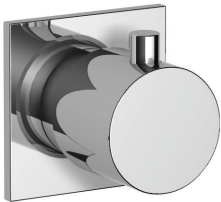

Volero #66004T

Trim for rough-in om41200

Order om41200 rough-in separately
2^{3/8}" x 2^{3/8}"

Finish: Chrome (#99)