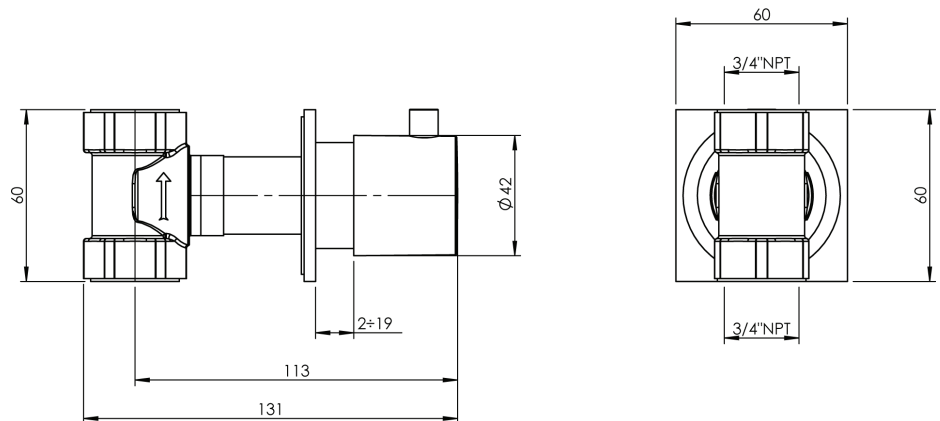

Volero #66004T

Trim for rough-in om41200

Order om41200 rough-in separately
2^{3/8}" x 2^{3/8}"

Finish: Chrome (#99)