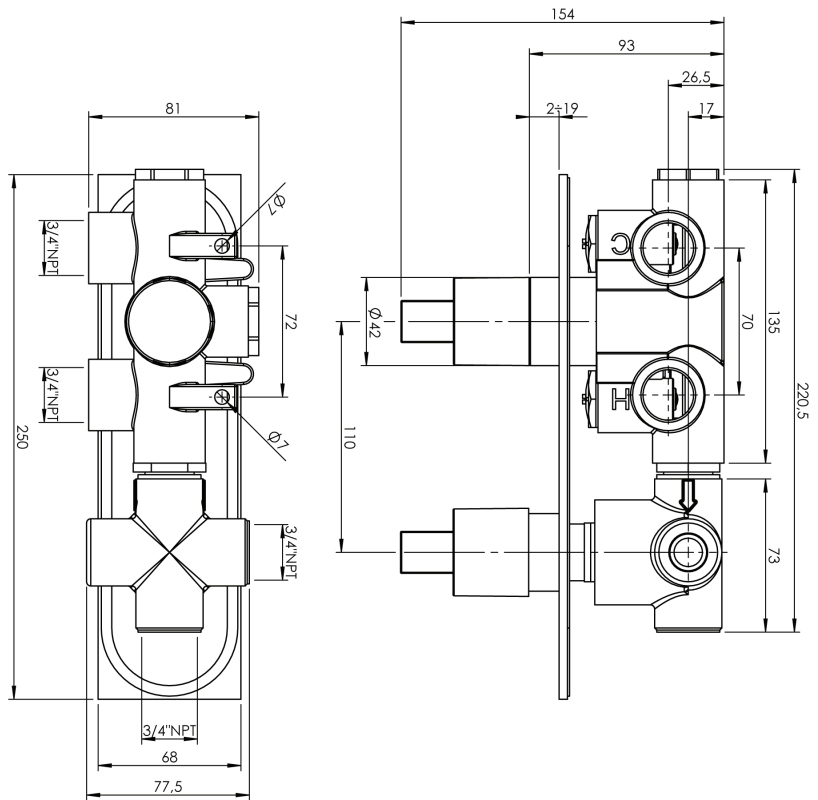

Edge #64031T

Trim for rough-in om031

Order om031 rough-in separately
2⁵/₈" x 9⁷/₈"

Finish: Chrome (#99)