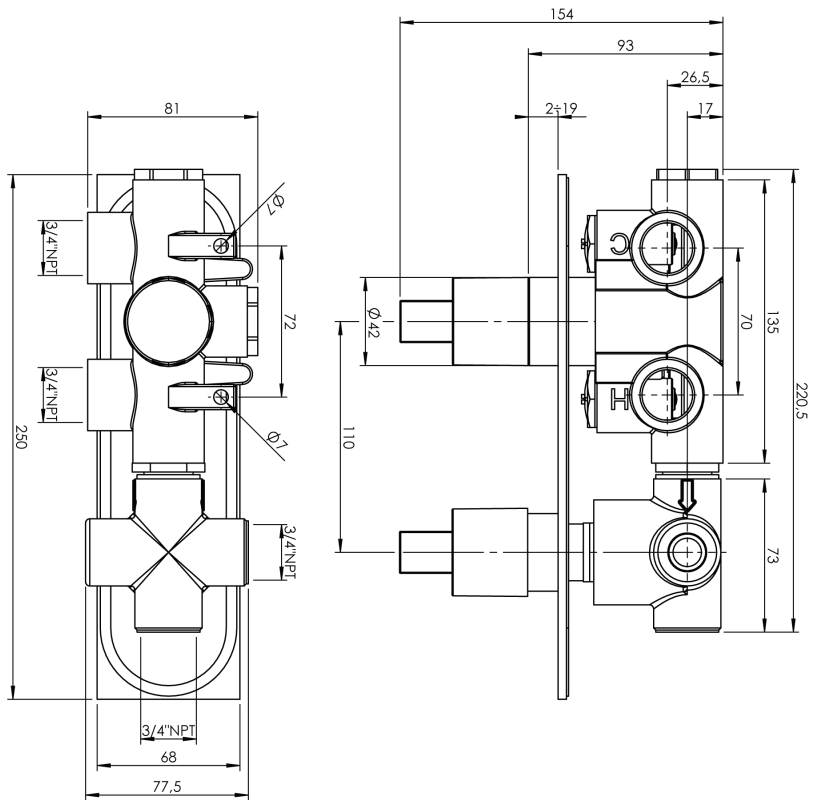

Edge #64021T

Trim for rough-in om021

Order om021 rough-in separately
2⁵/₈" x 9⁷/₈"

Finish: Chrome (#99)