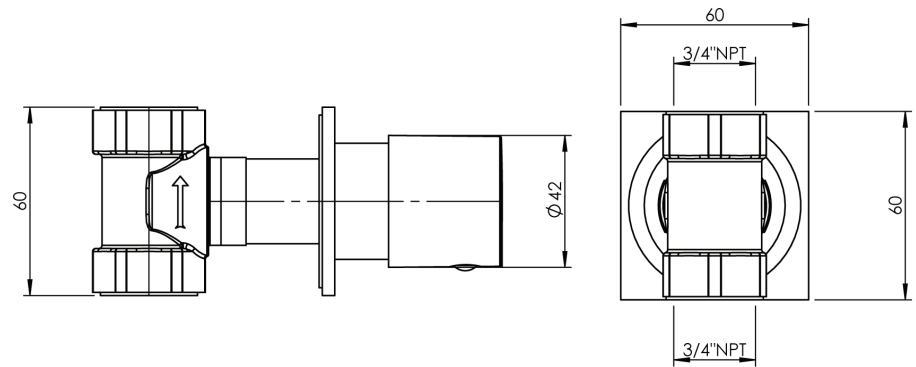

Edge #64004T

Trim for rough-in om41200

Order om41200 rough-in separately
 $2^{3/8}$ " x $2^{3/8}$ "

Finish: Chrome (#99)