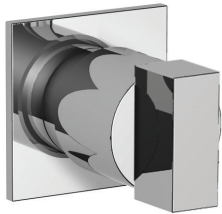

Edge #64004T

Trim for rough-in om41200

Order om41200 rough-in separately
 $2^{3/8}$ " x $2^{3/8}$ "

Finish: Chrome (#99)