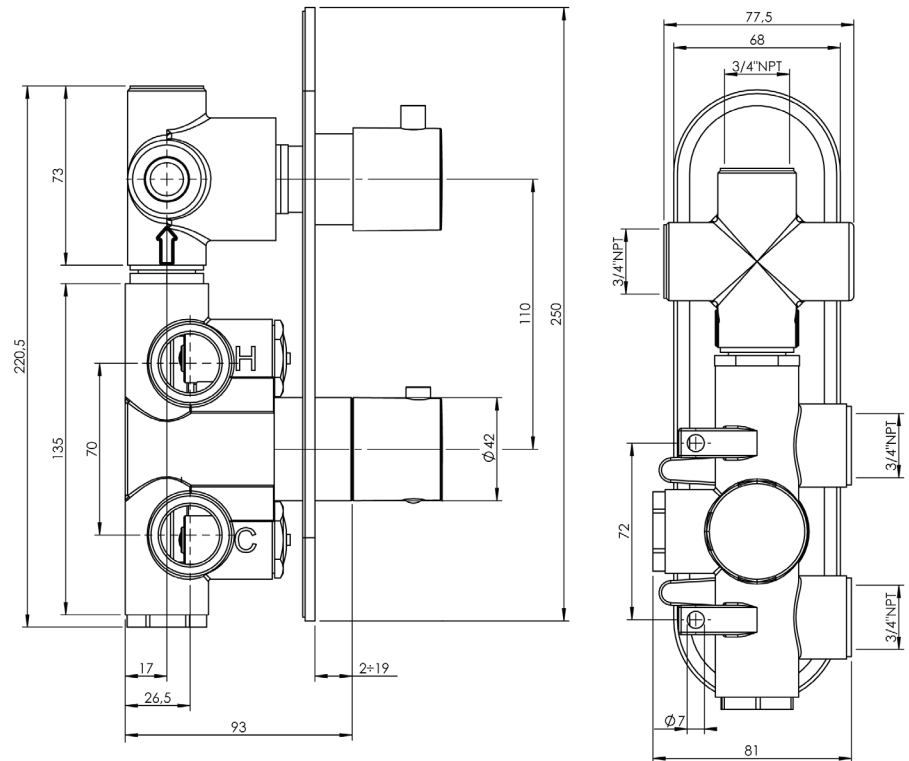

Century #60021RT

Trim for rough-in om021

Order om021 rough-in separately
2⁵/₈" x 9⁷/₈"

Finish: Chrome (#99)