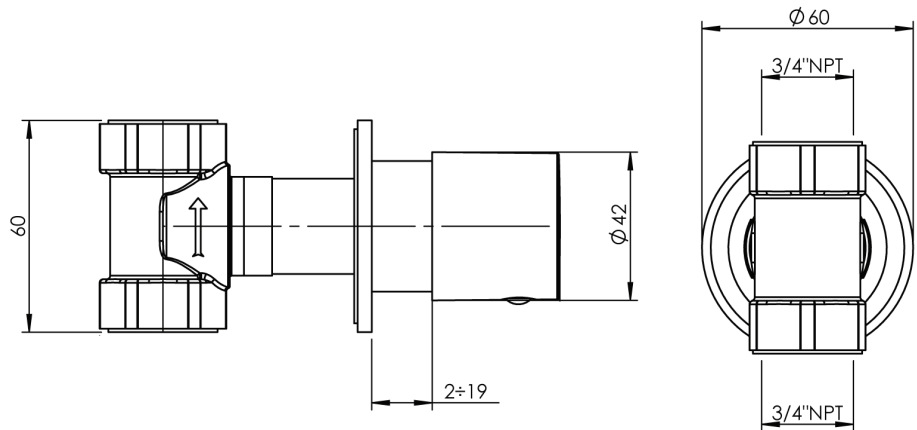

Century #60006T

Trim for rough-in om41200

Order om41200 rough-in separately
 $2^{3/8}" \times 2^{3/8}"$

Finish: Chrome (#99)