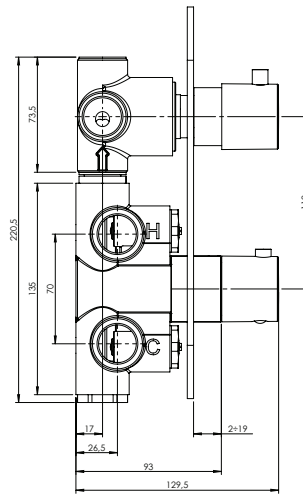

Volex #47031RT

Trim for rough-in om031

Order om031 rough-in separately
2⁵/₈" x 9⁷/₈"

Finish: Chrome (#99)