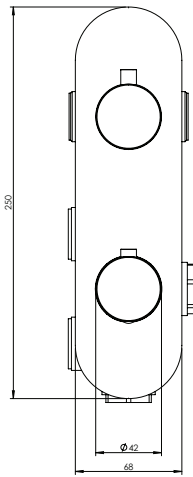

Volex #47031RT

Trim for rough-in om031

Order om031 rough-in separately
2⁵/₈" x 9⁷/₈"

Finish: Chrome (#99)