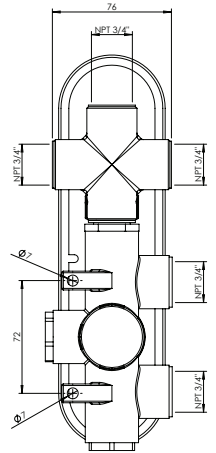

Volex #47031RT

Trim for rough-in om031

Order om031 rough-in separately
2⁵/₈" x 9⁷/₈"

Finish: Chrome (#99)