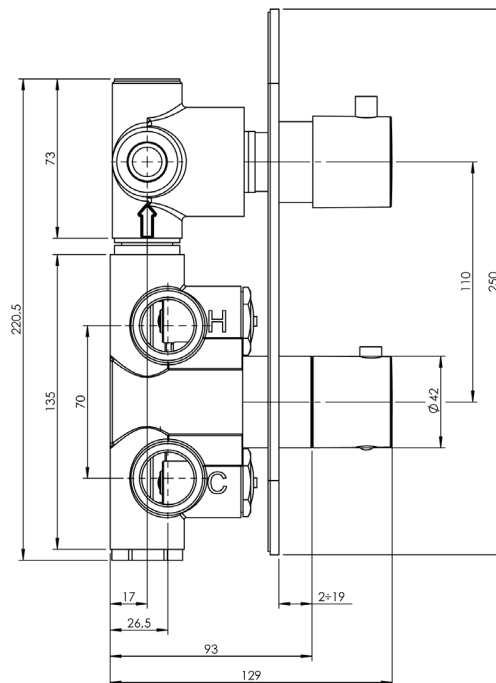

## Volex #47021RT

Trim for rough-in om021

Order om021 rough-in separately  
2<sup>5</sup>/<sub>8</sub>" x 9<sup>7</sup>/<sub>8</sub>"

Finish: Chrome (#99)