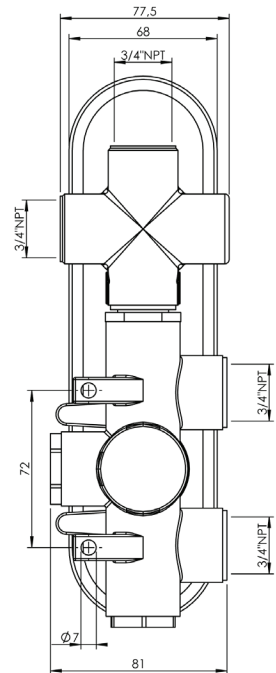

## Volex #47021RT

Trim for rough-in om021

Order om021 rough-in separately  
2<sup>5</sup>/<sub>8</sub>" x 9<sup>7</sup>/<sub>8</sub>"

Finish: Chrome (#99)