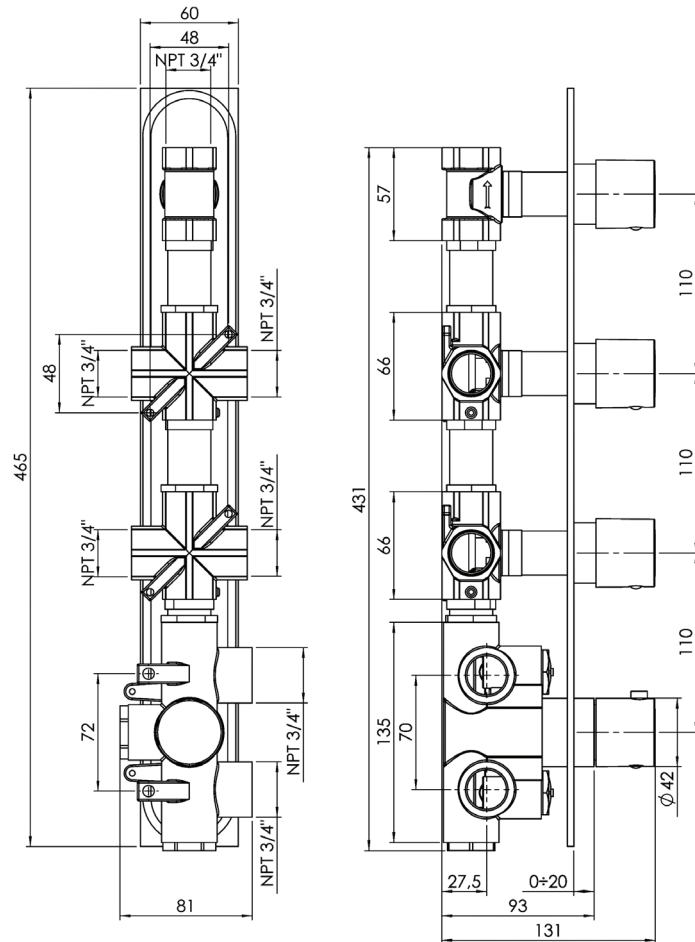

Volex #47014T

Trim for rough-in om014

Order om014 rough-in separately
2^{3/8}" x 18^{1/4}"

Finishes: Chrome (#99)
Matt black (#175)