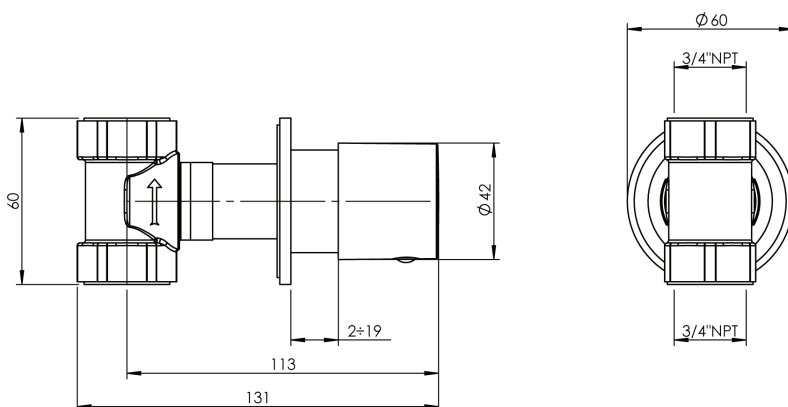

Volex #47006T

Trim for rough-in om41200

Order om41200 rough-in separately
2^{3/8}" x 2^{3/8}"

Finish: Chrome (#99)