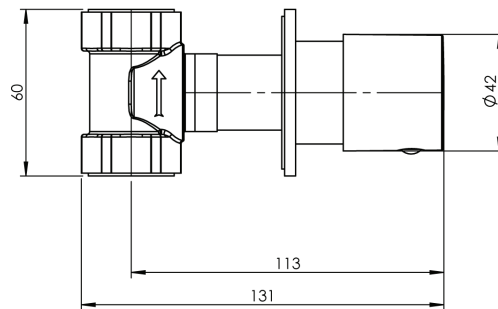

## Volex #47004T

Trim for rough-in om41200

Order om41200 rough-in separately  
 $2\frac{3}{8}'' \times 2\frac{3}{8}''$

Finish: Chrome (#99)