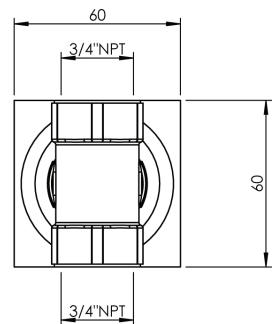

## Volex #47004T

Trim for rough-in om41200

Order om41200 rough-in separately  
 $2\frac{3}{8}'' \times 2\frac{3}{8}''$

Finish: Chrome (#99)