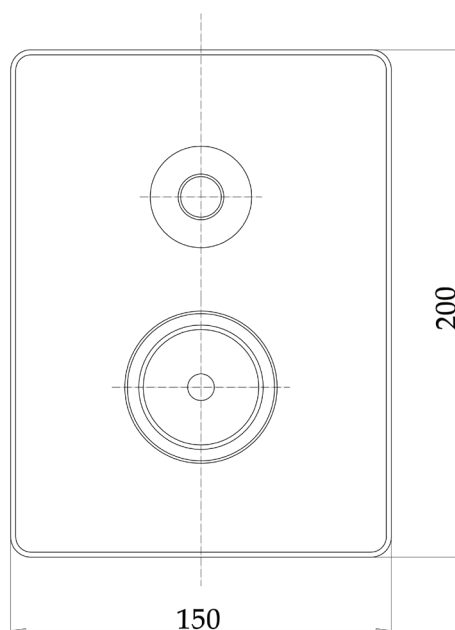

## Quadrato #39154ST

Trim for rough-in PBD50CC888

Order PBD50CC888 rough-in separately  
5<sup>7</sup>/<sub>8</sub>" x 7<sup>7</sup>/<sub>8</sub>"

Finish: Chrome (#99)