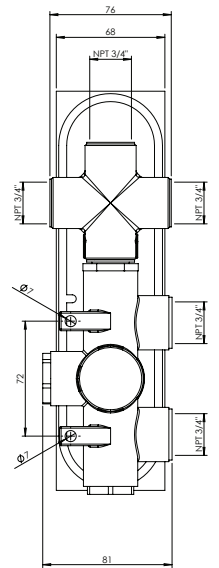

## 3 Sixty #36031T

Trim for rough-in om031

Order om031 rough-in separately  
2<sup>5</sup>/<sub>8</sub>" x 9<sup>7</sup>/<sub>8</sub>"

Finish: Chrome (#99)