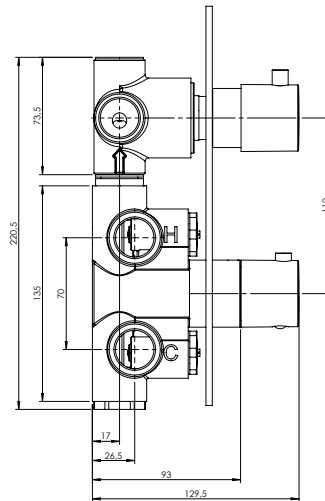

## 3 Sixty #36031T

Trim for rough-in om031

Order om031 rough-in separately  
2<sup>5</sup>/<sub>8</sub>" x 9<sup>7</sup>/<sub>8</sub>"

Finish: Chrome (#99)