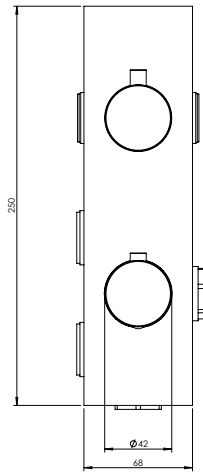

## 3 Sixty #36031T

Trim for rough-in om031

Order om031 rough-in separately  
2<sup>5</sup>/<sub>8</sub>" x 9<sup>7</sup>/<sub>8</sub>"

Finish: Chrome (#99)