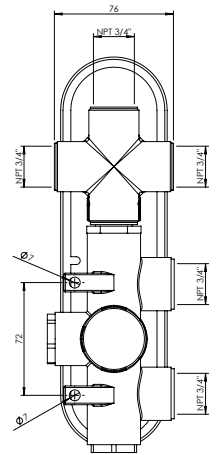

3 Sixty #36031RT

Trim for rough-in om031

Order om031 rough-in separately
2⁵/₈" x 9⁷/₈"

Finish: Chrome (#99)