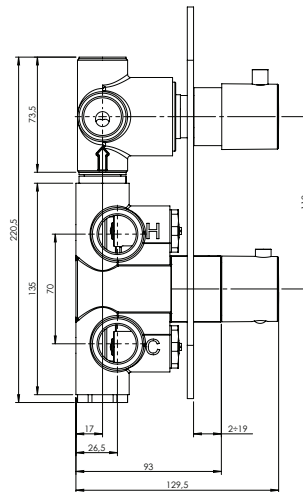

3 Sixty #36031RT

Trim for rough-in om031

Order om031 rough-in separately
2⁵/₈" x 9⁷/₈"

Finish: Chrome (#99)