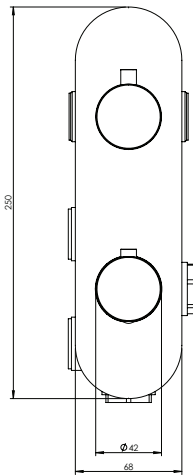

3 Sixty #36031RT

Trim for rough-in om031

Order om031 rough-in separately
2⁵/₈" x 9⁷/₈"

Finish: Chrome (#99)