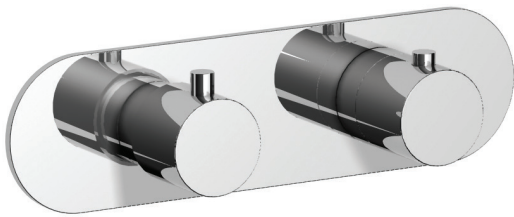

3 Sixty #36022RT

Trim for rough-in om021

Order om021 rough-in separately
9^{7/8}" x 2^{5/8}"

Finish: Chrome (#99)