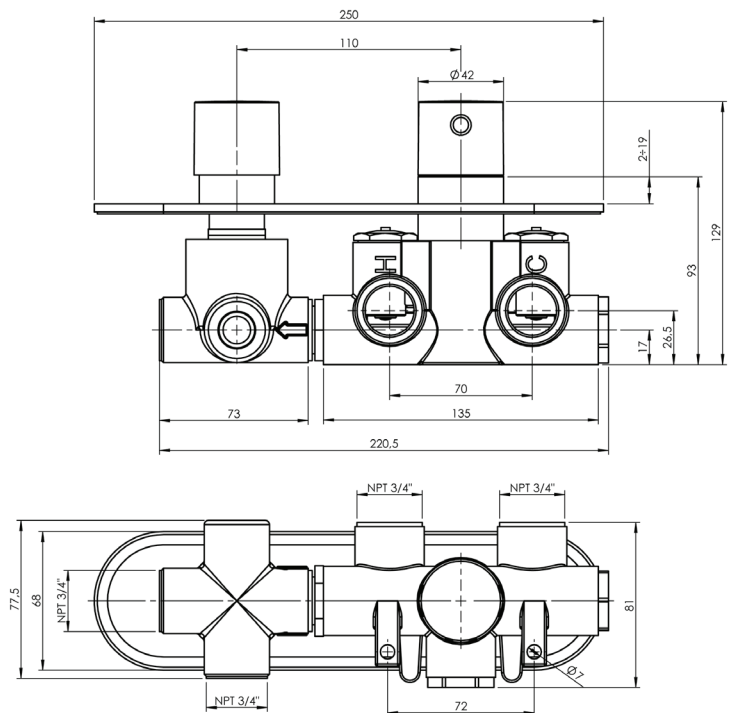

3 Sixty #36022RT

Trim for rough-in om021

Order om021 rough-in separately
9^{7/8}" x 2^{5/8}"

Finish: Chrome (#99)