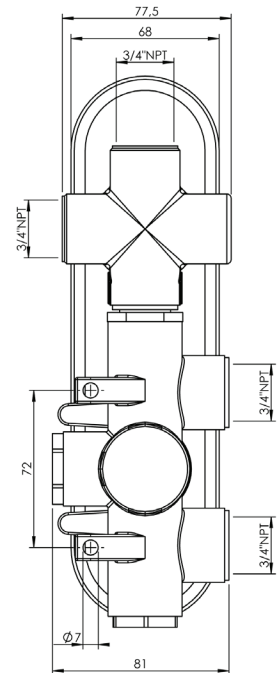

3 Sixty #36021RT

Trim for rough-in om021

Order om021 rough-in separately
2⁵/₈" x 9⁷/₈"

Finish: Chrome (#99)