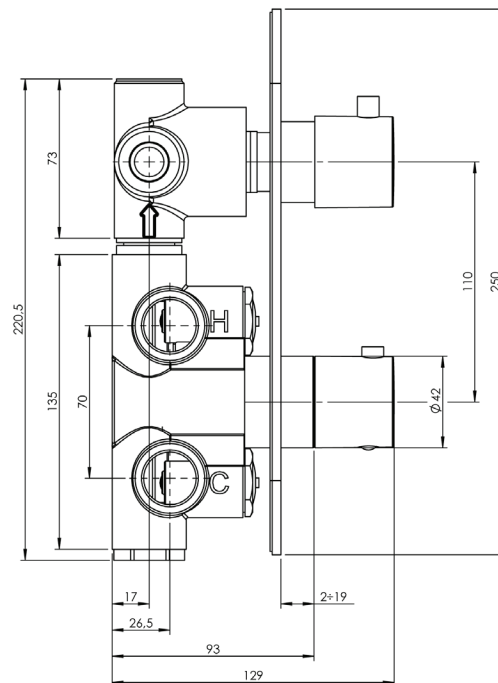

3 Sixty #36021RT

Trim for rough-in om021

Order om021 rough-in separately
2⁵/₈" x 9⁷/₈"

Finish: Chrome (#99)