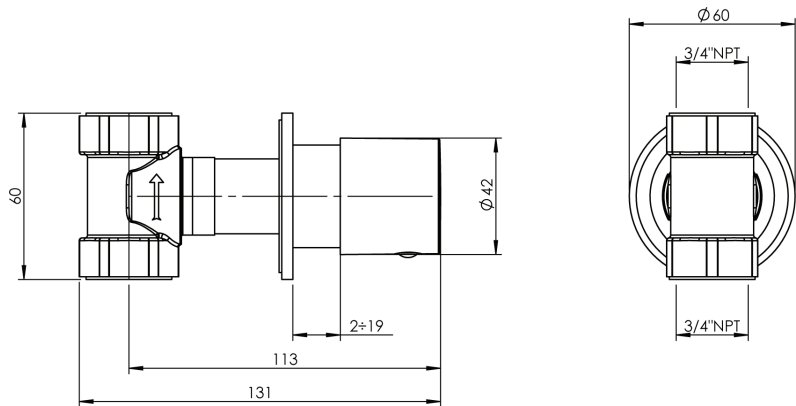

## 3 Sixty #36006T

Trim for rough-in om41200

Order om41200 rough-in separately  
 $2^{3/8}" \times 2^{3/8}"$

Finish: Chrome (#99)