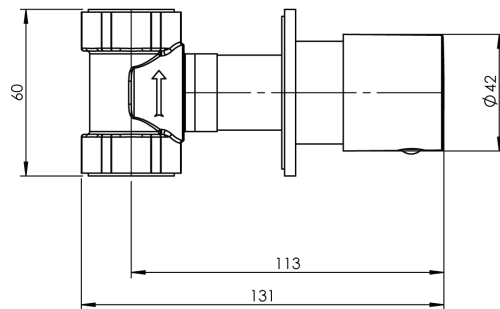

## 3 Sixty #36004T

Trim for rough-in om41200

Order om41200 rough-in separately  
 $2\frac{3}{8}" \times 2\frac{3}{8}"$

Finish: Chrome (#99)