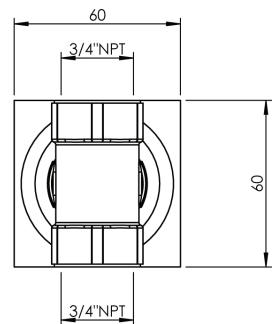

## 3 Sixty #36004T

Trim for rough-in om41200

Order om41200 rough-in separately  
 $2\frac{3}{8}" \times 2\frac{3}{8}"$

Finish: Chrome (#99)