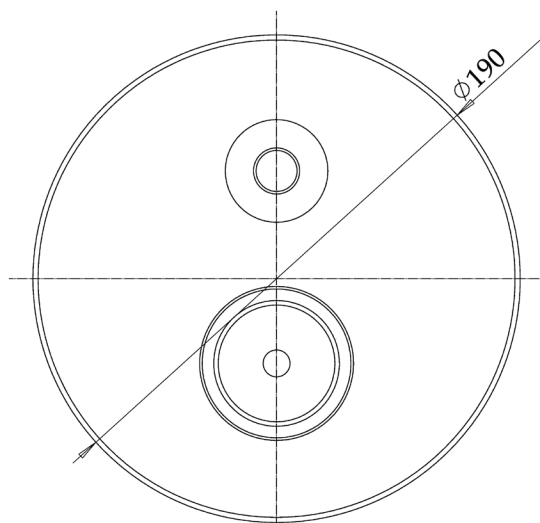

City #34154T

Trim for rough-in PBD50CC888

Order PBD50CC888 rough-in separately
7¹/₂" diameter

Finish: Chrome (#99)