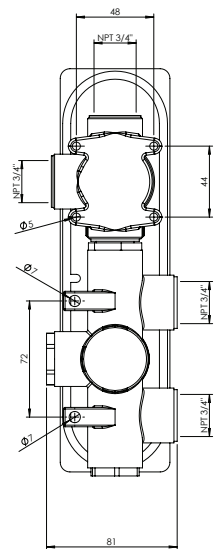

## Arona #33021T

Trim for rough-in om021

Order om021 rough-in separately  
2<sup>5</sup>/<sub>8</sub>" x 9<sup>7</sup>/<sub>8</sub>"

Finish: Chrome (#99)