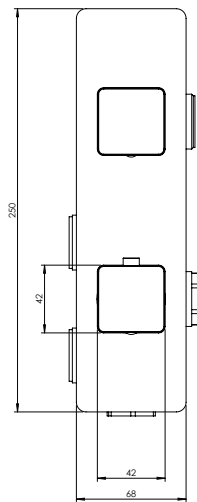

## Arona #33021T

Trim for rough-in om021

Order om021 rough-in separately  
2<sup>5</sup>/<sub>8</sub>" x 9<sup>7</sup>/<sub>8</sub>"

Finish: Chrome (#99)