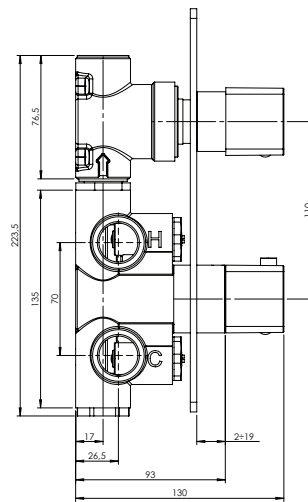

## Arona #33021T

Trim for rough-in om021

Order om021 rough-in separately  
2<sup>5</sup>/<sub>8</sub>" x 9<sup>7</sup>/<sub>8</sub>"

Finish: Chrome (#99)