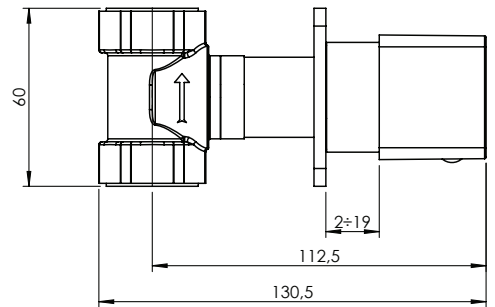

## Arona #33006T

Trim for rough-in om41200

Order om41200 rough-in separately  
2<sup>3/8</sup>" x 2<sup>3/8</sup>"

Finish: Chrome (#99)