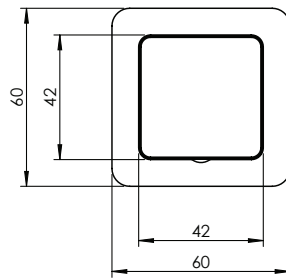

## Arona #33006T

Trim for rough-in om41200

Order om41200 rough-in separately  
2<sup>3/8</sup>" x 2<sup>3/8</sup>"

Finish: Chrome (#99)