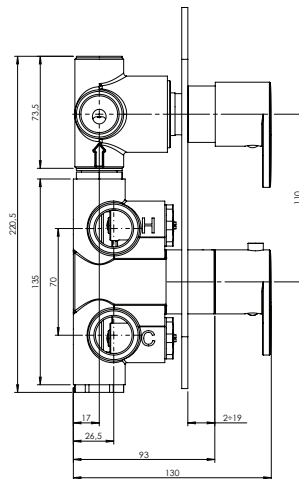

## Smart #27031RT

Trim for rough-in om031

Order om031 rough-in separately  
2<sup>5</sup>/<sub>8</sub>" x 9<sup>7</sup>/<sub>8</sub>"

Finish: Chrome (#99)