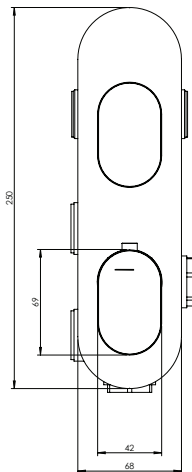

## Smart #27031RT

Trim for rough-in om031

Order om031 rough-in separately  
2<sup>5</sup>/<sub>8</sub>" x 9<sup>7</sup>/<sub>8</sub>"

Finish: Chrome (#99)