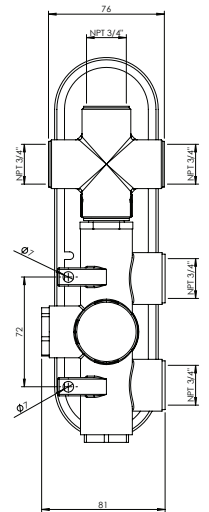

## Smart #27031RT

Trim for rough-in om031

Order om031 rough-in separately  
2<sup>5</sup>/<sub>8</sub>" x 9<sup>7</sup>/<sub>8</sub>"

Finish: Chrome (#99)