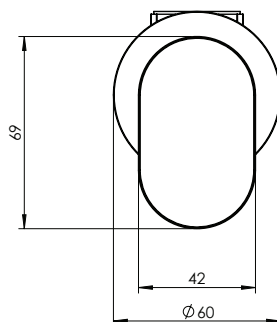

Smart #27006T

Trim for rough-in om41200

Order om41200 rough-in separately
2^{3/8}" x 2^{3/8}"

Finish: Chrome (#99)