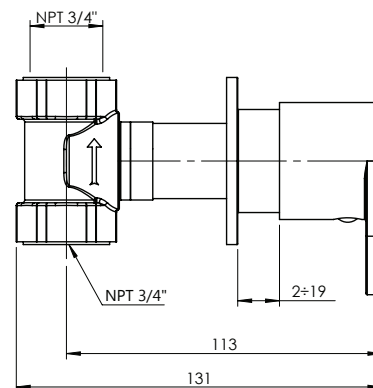

Smart #27006T

Trim for rough-in om41200

Order om41200 rough-in separately
2^{3/8}" x 2^{3/8}"

Finish: Chrome (#99)