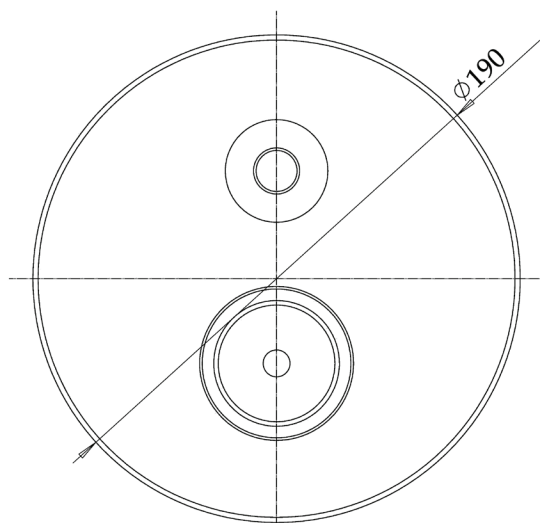

Tech 2.0 #20154T

Trim for rough-in PBD50CC888

Order PBD50CC888 rough-in separately
7¹/₂" diameter

Finish: Chrome (#99)