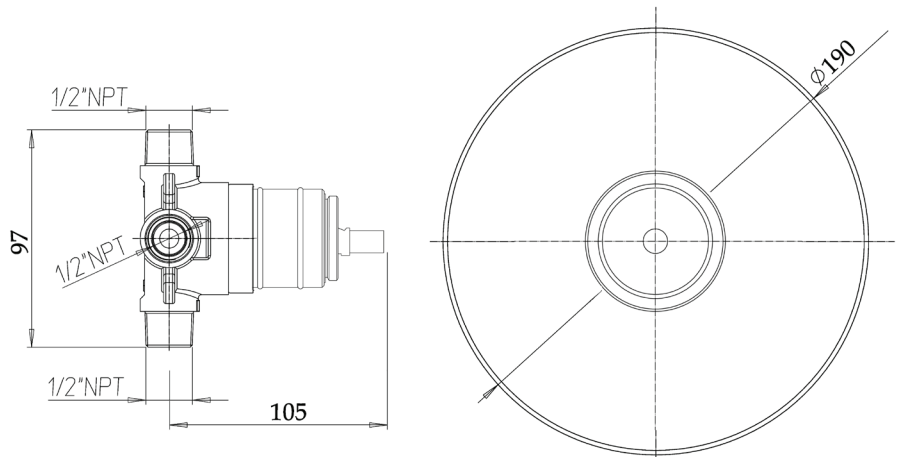

Tech #20150T

Trim for rough-in PB78697

Order PB78697 rough-in separately
7¹/₂" diameter

Finish: Chrome (#99)