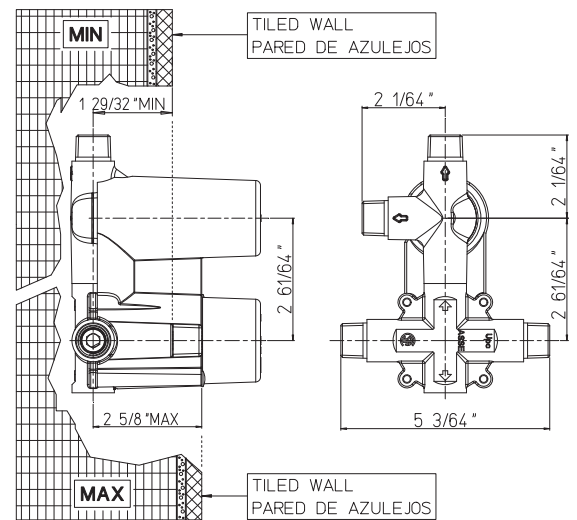

#PBD50CC888

Pressure balance valve with push button diverter

Integrated service stops, filters & back-flow preventers
Easy control handle with temperature & flow control
Can support two shower functions
5.6 GPM (21.2 L/min.)
Extension kit available