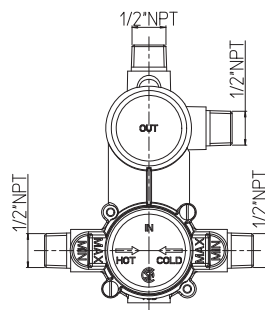

#PBD50CC888

Pressure balance valve with push button diverter

Integrated service stops, filters & back-flow preventers
Easy control handle with temperature & flow control
Can support two shower functions
5.6 GPM (21.2 L/min.)
Extension kit available