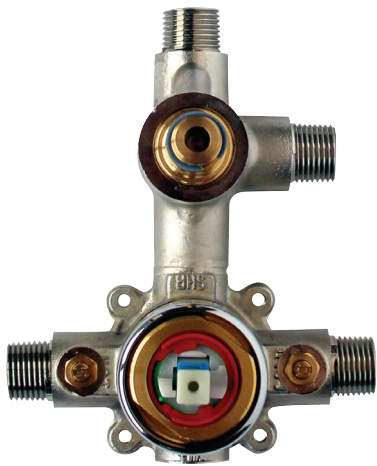

#PBD50CC888

Pressure balance valve with push button diverter

Integrated service stops, filters & back-flow preventers
Easy control handle with temperature & flow control
Can support two shower functions
5.6 GPM (21.2 L/min.)
Extension kit available